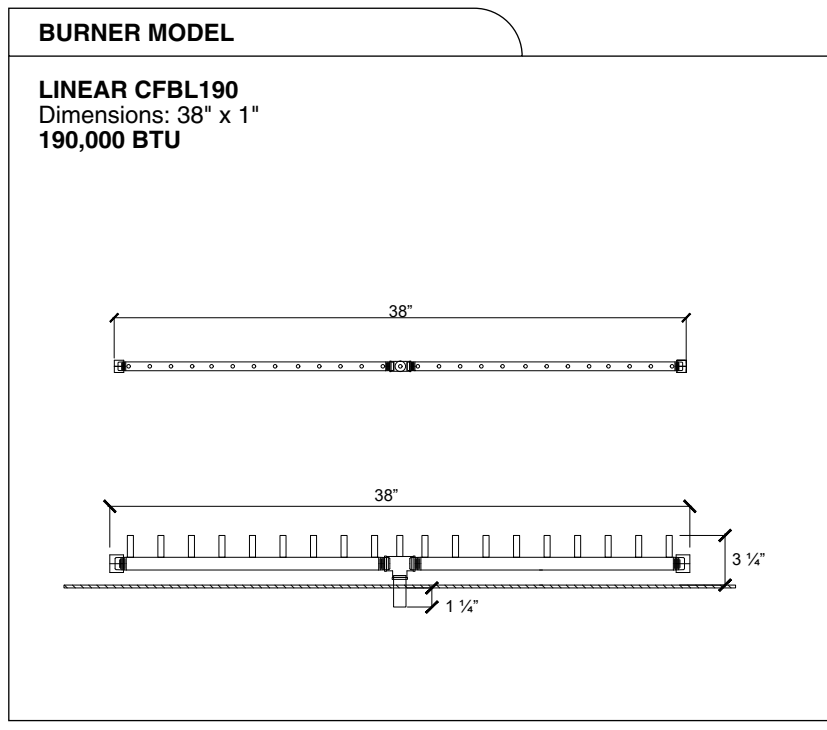

575 Naples St.
Mendota, CA 93640

info@wetstonedesign.co
559-269-7363

PROJECT NAME:
Firepit Contoura 75 in

ARCHITECT / DESIGNER:
Luis C

DRAWING PACKAGE:
Parts for Firepit Contoura 75 in

SHEET CONTENTS:
Burner Setting

MATERIAL:
-

FINISHING:
-

COLOR:
-

AUTHOR	DATE
LC	13/08/2020

NOTES:
-

SHEET NO.
A02

01 SIDE VIEW

A

B

C

D