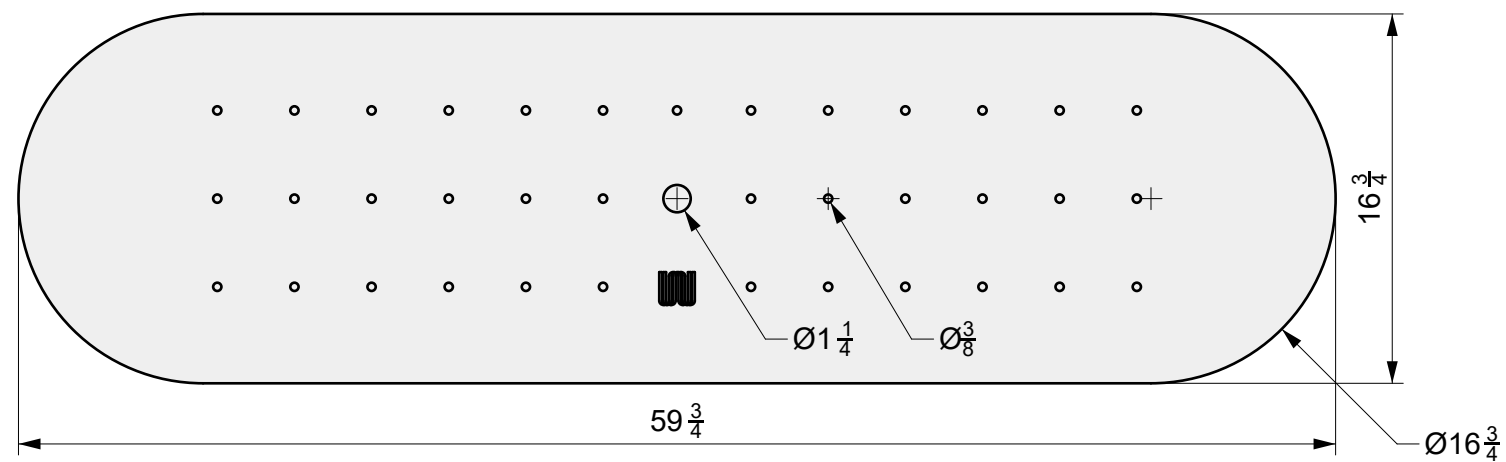

575 Naples St.
Mendota, CA 93640

info@wetstonedesign.co
559-269-7363

PROJECT NAME:
Firepit Contoura 75 in

ARCHITECT / DESIGNER:
Luis C

DRAWING PACKAGE:
Parts for Firepit Contoura 75 in

SHEET CONTENTS:
Stainless Steel Plate

MATERIAL:
1/8 in Stainless Steel Sheet

FINISHING:
-

COLOR:
-

AUTHOR	DATE
LC	13/08/2020

NOTES:
-

SHEET NO.
A04

01 TOP VIEW