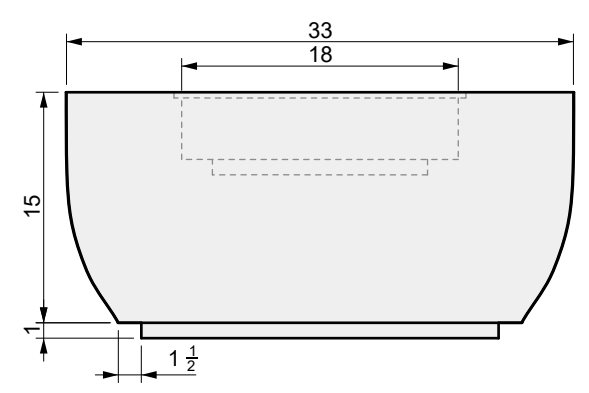

**04 PERSPECTIVE**

**02 FRONT VIEW**

**03 SIDE VIEW**

575 Naples St.  
Mendota, CA 93640

info@wetstonedesign.co  
559-269-7363

**PROJECT NAME:**  
Firepit Contoura 75 in

**ARCHITECT / DESIGNER:**  
Luis C

**DRAWING PACKAGE:**  
Parts for Firepit Contoura 75 in