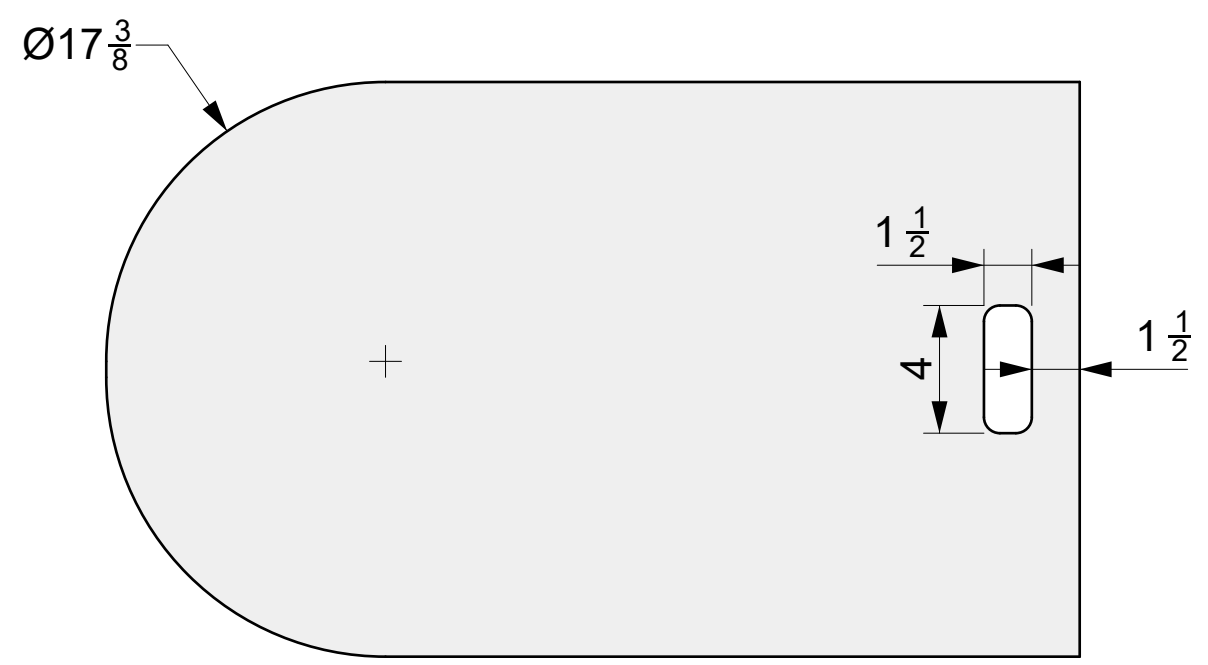

**DRAWING PACKAGE:**  
Parts for Firepit Contoura 75 in

**SHEET CONTENTS:**  
Concrete Top

**MATERIAL:**  
Concrete

**FINISHING:**  
-

**COLOR:**  
-

AUTHOR	DATE
LC	13/08/2020

**NOTES:**  
-

SHEET NO.  
**A03**