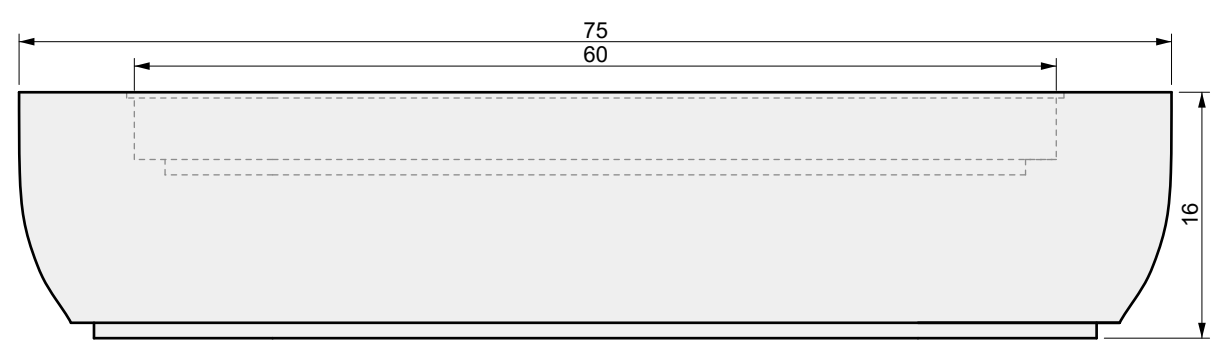

**04 PERSPECTIVE**

**02 FRONT VIEW**

**03 SIDE VIEW**

575 Naples St.  
Mendota, CA 93640

info@wetstonedesign.co  
559-269-7363

**PROJECT NAME:**  
Firepit Contoura 75 in

**ARCHITECT / DESIGNER:**  
Luis C

**DRAWING PACKAGE:**  
Parts for Firepit Contoura 75 in