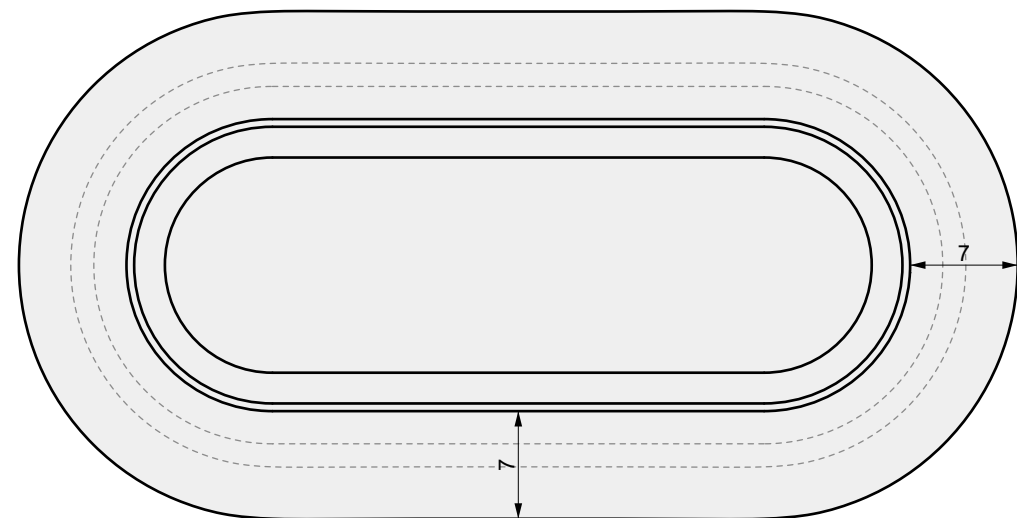

MATERIAL:
Concrete

FINISHING:
-

COLOR:
-

AUTHOR	DATE
LC	13/08/2020

NOTES:
-

SHEET NO.
A01

01 TOP VIEW

04 PERSPECTIVE