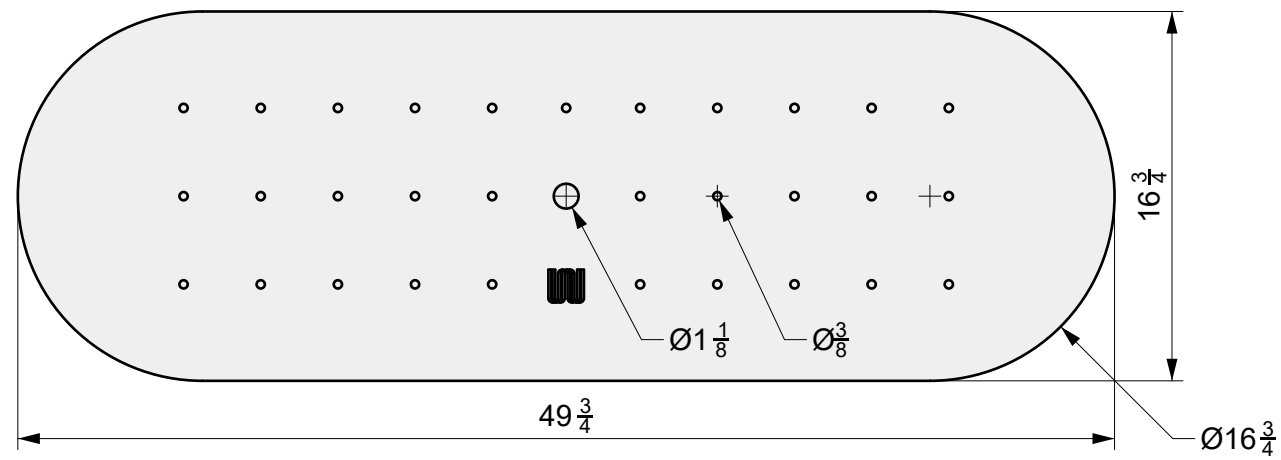

MATERIAL:
1/16 in Stainless Steel Sheet

FINISHING:
-

COLOR:
-

AUTHOR	DATE
LC	13/08/2020

NOTES:
-

SHEET NO.
A04

01 TOP VIEW

04 PERSPECTIVE

02 FRONT VIEW

03 SIDE VIEW