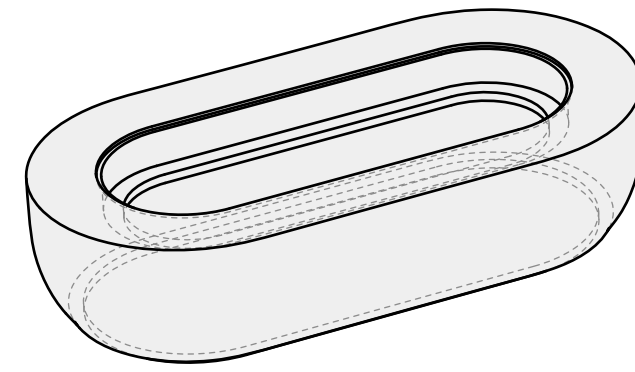

MATERIAL:
Concrete

FINISHING:
-

COLOR:
-

AUTHOR	DATE
LC	13/08/2020

NOTES:
-

SHEET NO.
A01

01 TOP VIEW

04 PERSPECTIVE