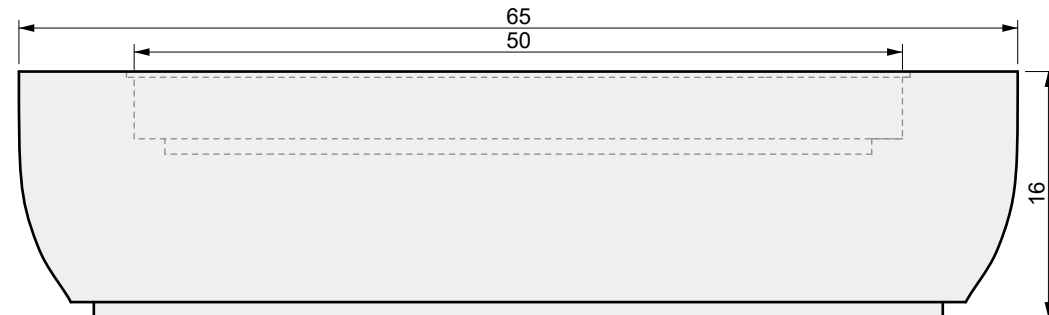

MATERIAL:
Concrete

FINISHING:
-

COLOR:
-

AUTHOR	DATE
LC	13/08/2020

NOTES:
-

SHEET NO.
A01

01 TOP VIEW

04 PERSPECTIVE