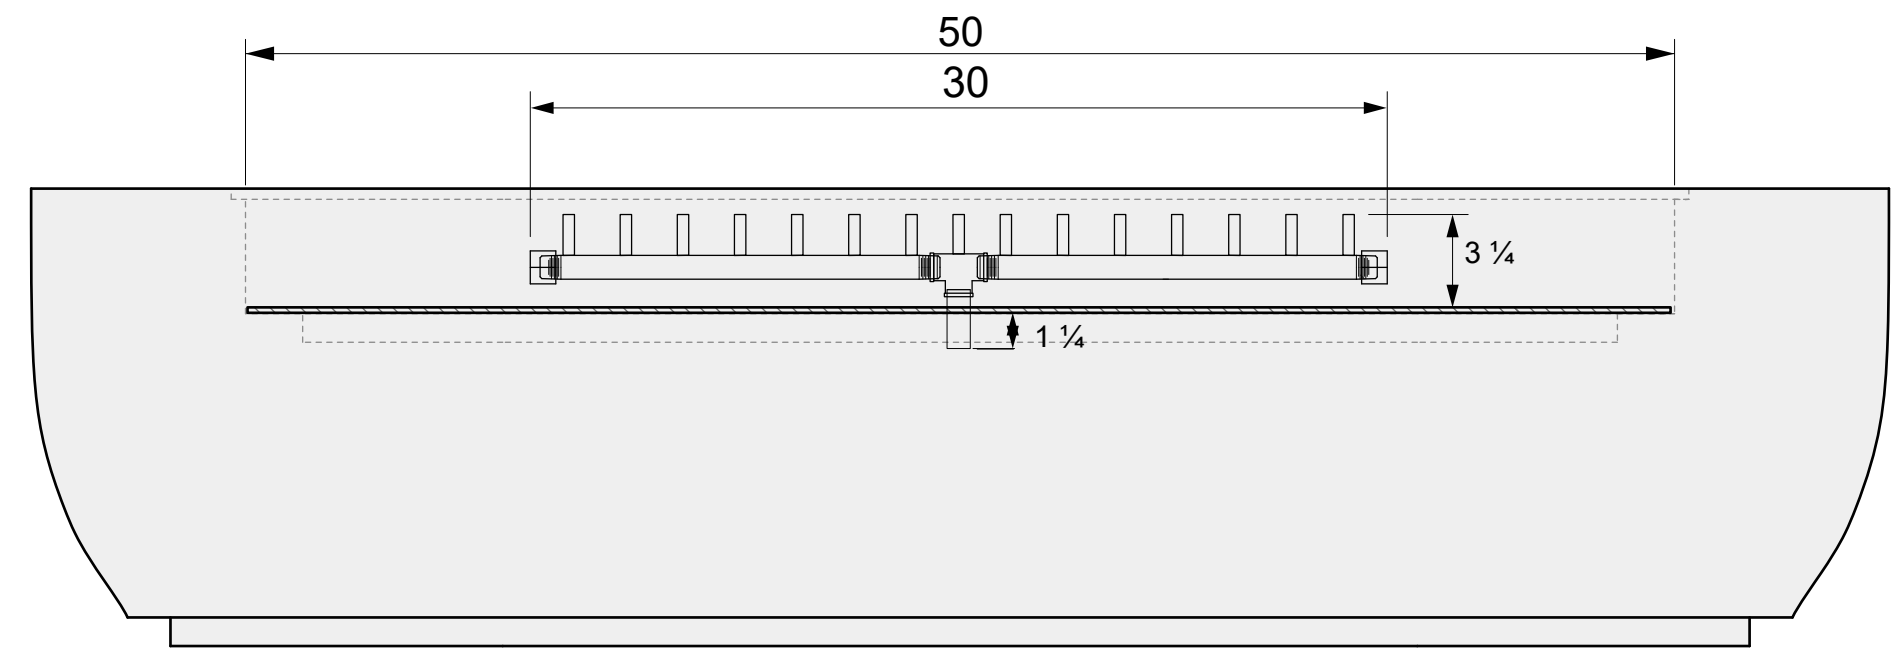

575 Naples St.
Mendota, CA 93640

info@wetstonedesign.co
559-269-7363

PROJECT NAME:
Firepit Contoura 65 in

ARCHITECT / DESIGNER:
Luis C

DRAWING PACKAGE:
Parts for Firepit Contoura 65 in

SHEET CONTENTS:
Burner Setting

MATERIAL:
-

FINISHING:
-

COLOR:
-

AUTHOR	DATE
LC	13/08/2020

NOTES:
-

SHEET NO.
A02

01 SIDE VIEW

A

B

C

D