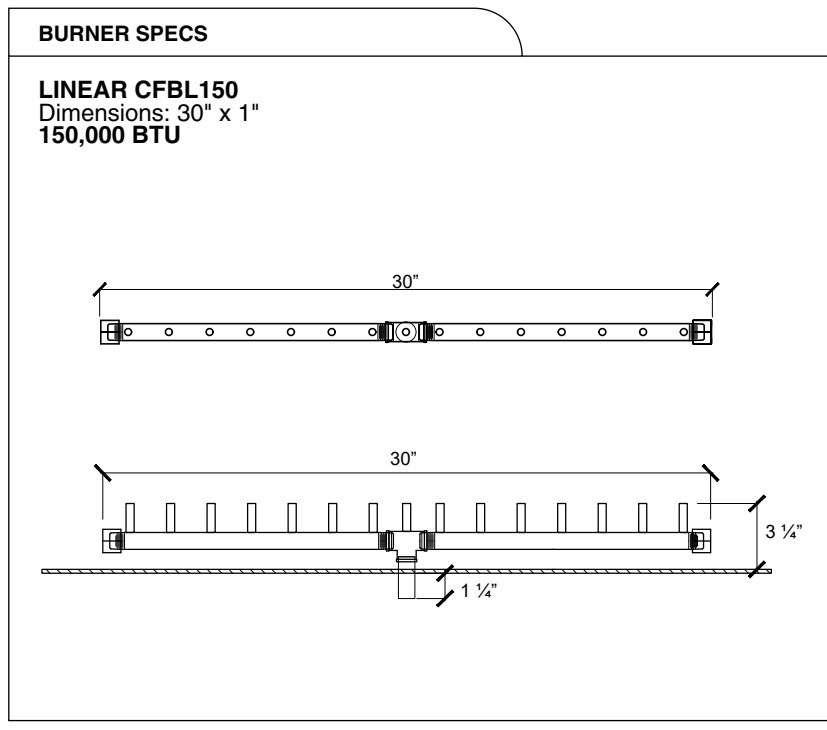

575 Naples St.
Mendota, CA 93640

info@wetstonedesign.co
559-269-7363

PROJECT NAME:
Firepit Contoura 65 in

ARCHITECT / DESIGNER:
Luis C

DRAWING PACKAGE:
Parts for Firepit Contoura 65 in

SHEET CONTENTS:
Burner Setting

MATERIAL:
-

FINISHING:
-

COLOR:
-

AUTHOR	DATE
LC	13/08/2020

NOTES:
-

SHEET NO.
A02

01 SIDE VIEW

A

B

C

D