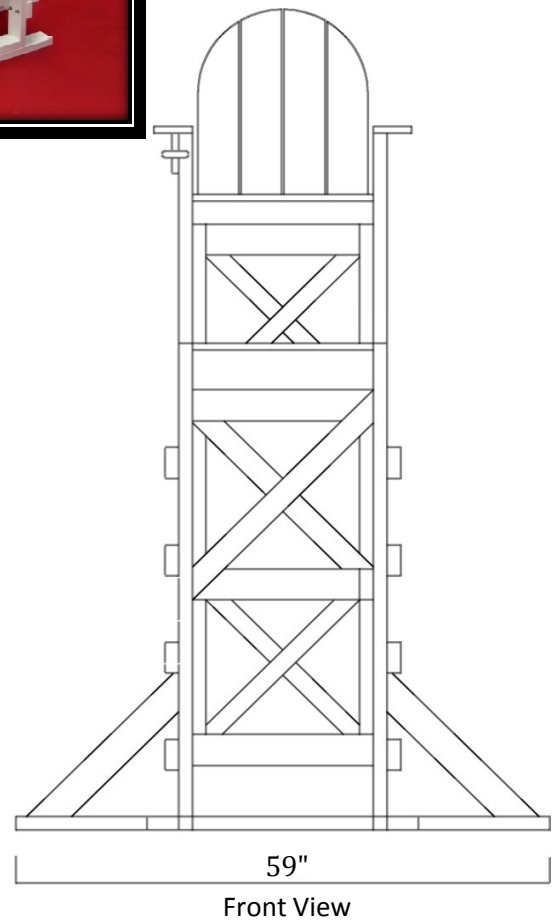

Tailwind® XTLG540 Tall Lifeguard Chair, side step

Specifications subject to change

Made in USA

P.O. Box 129 Maple Park, IL 60151
 815-756-3638 Fax: 815-756-3632
www.tailwindfurniture.com

Tailwind® XTLG540 Tall Lifeguard Chair, side step

Overall Dimensions:	54½"L x 59"W x 93"H		
Platform Height:	55"	Seat Height:	72"
Weight:	215 lbs.		
Misc:	Cup Holder & Umbrella Holder Included		
Materials:	HDPE Recycled Plastic Lumber, SS Hardware		
Available Colors:	White, Green, Sand, Cedar, & Red		