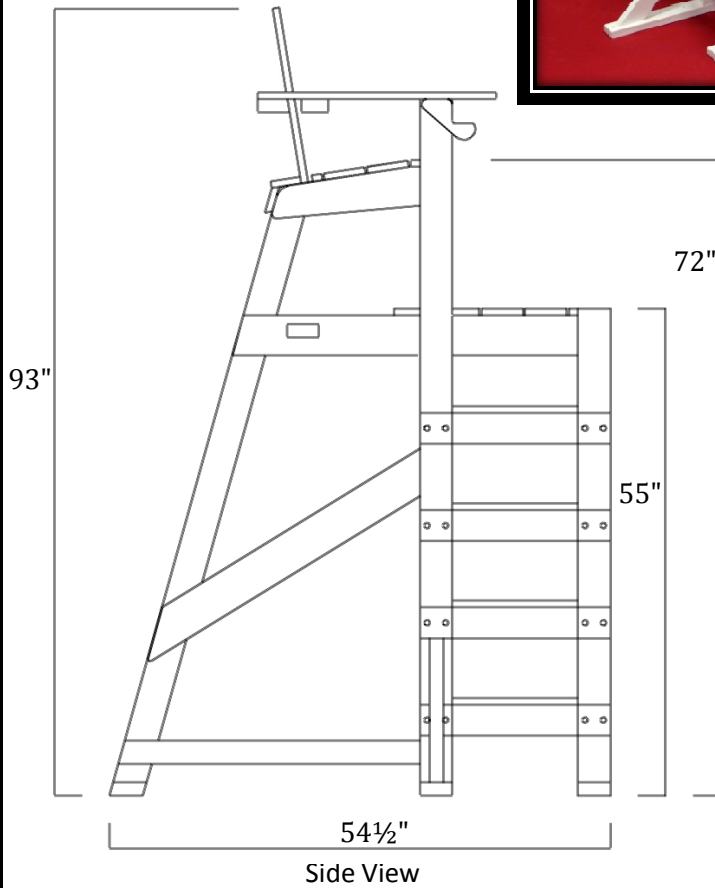

Tailwind® XTLG540 Tall Lifeguard Chair, side step

Specifications subject to change

Made in USA

P.O. Box 129 Maple Park, IL 60151
 815-756-3638 Fax: 815-756-3632
www.tailwindfurniture.com

Tailwind® XTLG540 Tall Lifeguard Chair, side step

Overall Dimensions:	54½"L x 59"W x 93"H		
Platform Height:	55"	Seat Height:	72"
Weight:	215 lbs.		
Misc:	Cup Holder & Umbrella Holder Included		
Materials:	HDPE Recycled Plastic Lumber, SS Hardware		
Available Colors:	White, Green, Sand, Cedar, & Red		