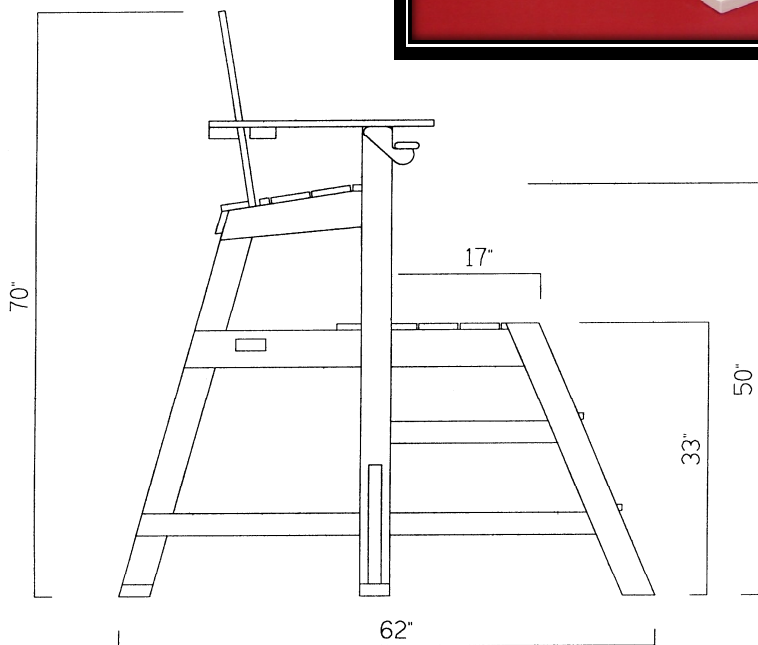

Tailwind® MLG525 Medium Lifeguard Chair, front ladder

Side View

Front View

Specifications subject to change

Made in USA

P.O. Box 129 Maple Park, IL 60151
 815-756-3638 Fax: 815-756-3632
www.tailwindfurniture.com

Tailwind® MLG525 Medium Lifeguard Chair, front ladder

Overall Dimensions:	62"L x 59"W x 70"H		
Platform Height:	33"	Seat Height:	50"
Weight:	155 lbs.		
Misc:	Cup Holder & Umbrella Holder Included		
Materials:	HDPE Recycled Plastic Lumber, SS Hardware		
Available Colors:	White, Green, Sand, Cedar, & Red		