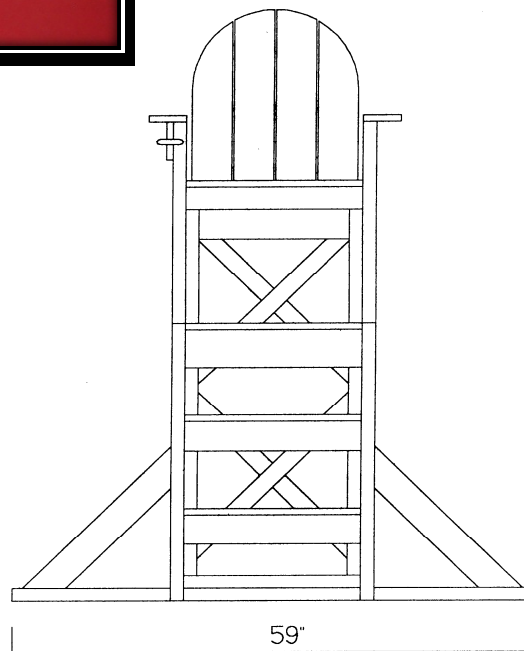

Tailwind® MLG525 Medium Lifeguard Chair, front ladder

Side View

Front View

Specifications subject to change

Made in USA

P.O. Box 129 Maple Park, IL 60151
 815-756-3638 Fax: 815-756-3632
www.tailwindfurniture.com

Tailwind® MLG525 Medium Lifeguard Chair, front ladder

Overall Dimensions:	62"L x 59"W x 70"H		
Platform Height:	33"	Seat Height:	50"
Weight:	155 lbs.		
Misc:	Cup Holder & Umbrella Holder Included		
Materials:	HDPE Recycled Plastic Lumber, SS Hardware		
Available Colors:	White, Green, Sand, Cedar, & Red		

Tailwind® MLG525 Medium Lifeguard Chair, front ladder

MATERIALS:

Tailwind Furniture's Lifeguard Chairs and Complete Line of Furniture are manufactured utilizing High Density Polyethylene, HDPE, a recycled plastic in board form derived from post consumer & post industrial bottle waste, and stainless steel hardware. Tailwind's Lifeguard Chairs & Furniture will never need painting or staining and will not rot or splinter. The recycled plastic has an added UV inhibitor to resist fading. HDPE is unaffected by most corrosive substances. It will not absorb moisture, or promote bacterial growth.