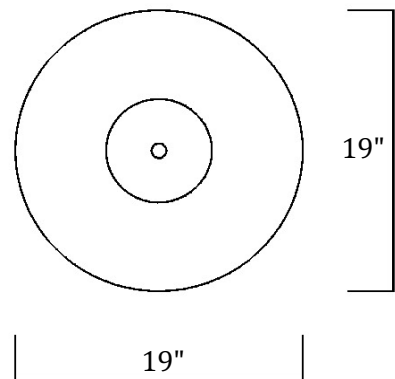

# Tailwind® BCWH563 Beach Wheel Kit

Front View

Side View

Specifications subject to change

Made in USA

P.O. Box 129 Maple Park, IL 60151  
 815-756-3638 Fax: 815-756-3632  
[www.tailwindfurniture.com](http://www.tailwindfurniture.com)

## Tailwind® BCWH563 Beach Wheel Kit

Overall Dimensions:	44"L x 19"W x 19"H
Weight:	25 lbs.
Materials:	HDPE Recycled Plastic Lumber Aluminum, SS
Available Colors:	White, Green, Sand, Cedar, Black, & Red