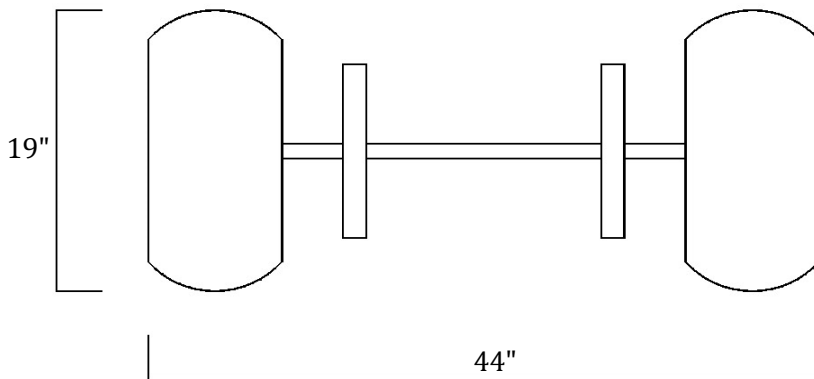

Tailwind® BCWH563 Beach Wheel Kit

Front View