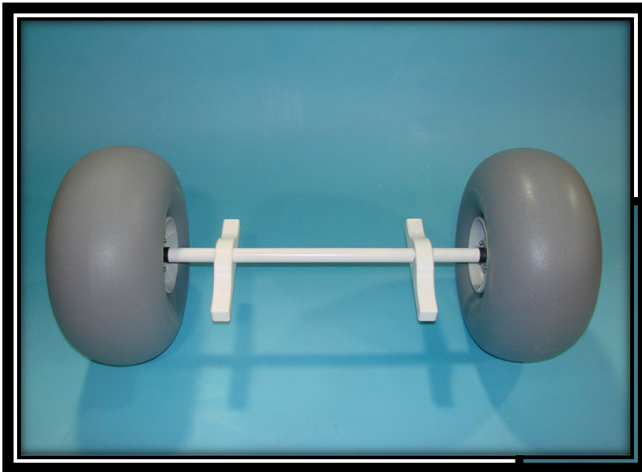

# Tailwind® BCWH563 Beach Wheel Kit

Front View

Side View

Specifications subject to change

Made in USA

P.O. Box 129 Maple Park, IL 60151  
 815-756-3638 Fax: 815-756-3632  
[www.tailwindfurniture.com](http://www.tailwindfurniture.com)

## Tailwind® BCWH563 Beach Wheel Kit

Overall Dimensions:	44"L x 19"W x 19"H
Weight:	25 lbs.
Materials:	HDPE Recycled Plastic Lumber Aluminum, SS
Available Colors:	White, Green, Sand, Cedar, Black, & Red

## MATERIALS:

Tailwind® Furniture's Lifeguard Chairs and Complete Line of Furniture are manufactured utilizing High Density Polyethylene, HDPE, a recycled plastic in board form derived from post consumer & post industrial bottle waste, combined with stainless steel hardware. Tailwind's Lifeguard Chairs & Furniture will never need painting or staining and will not rot or splinter. The recycled plastic has an added UV inhibitor to resist fading. HDPE is unaffected by most corrosive substances, will not absorb moisture, or promote bacterial growth.