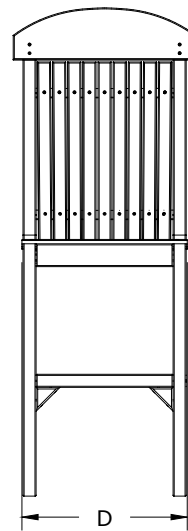

A	Overall Height	56 1/8"
B	Overall width	21"
C	Overall Depth	21 3/16"
	Weight 36Lbs.	

D	Seat width	19"
E	Back height	26 5/8"
F	Seat height in back	29 1/2"
G	Seat depth	17 1/8"
H	Seat height in front	29 1/2"

Poly Regular Chair Bar Height Dimensions

10/31/ 2017

R.M.