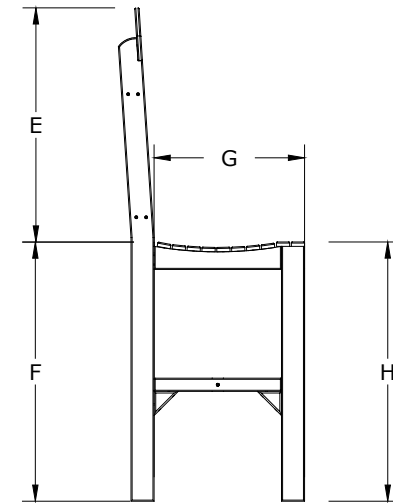

A	Overall Height	56 1/8"
B	Overall width	21"
C	Overall Depth	21 3/16"
	Weight 36Lbs.	

D	Seat width	19"
E	Back height	26 5/8"
F	Seat height in back	29 1/2"
G	Seat depth	17 1/8"
H	Seat height in front	29 1/2"

Poly Regular Chair Bar Height Dimensions

10/31/ 2017

R.M.