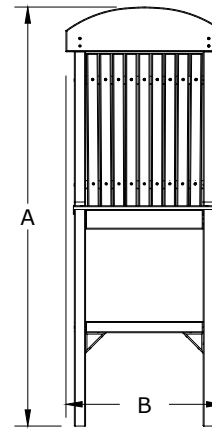

A	Overall Height	56 1/8"
B	Overall width	21"
C	Overall Depth	21 3/16"
	Weight 36Lbs.	

D	Seat width	19"
E	Back height	26 5/8"
F	Seat height in back	29 1/2"
G	Seat depth	17 1/8"
H	Seat height in front	29 1/2"

Poly Regular Chair Bar Height Dimensions

10/31/ 2017

R.M.