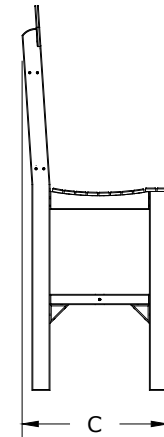

A	Overall Height	56 1/8"
B	Overall width	21"
C	Overall Depth	21 3/16"
	Weight 36Lbs.	

D	Seat width	19"
E	Back height	26 5/8"
F	Seat height in back	29 1/2"
G	Seat depth	17 1/8"
H	Seat height in front	29 1/2"

Poly Regular Chair Bar Height Dimensions

10/31/ 2017

R.M.