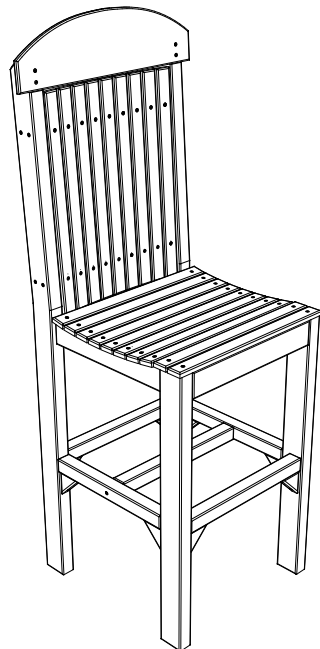

A	Overall Height	56 1/8"
B	Overall width	21"
C	Overall Depth	21 3/16"
	Weight 36Lbs.	

D	Seat width	19"
E	Back height	26 5/8"
F	Seat height in back	29 1/2"
G	Seat depth	17 1/8"
H	Seat height in front	29 1/2"

Poly Regular Chair Bar Height Dimensions

10/31/ 2017

R.M.