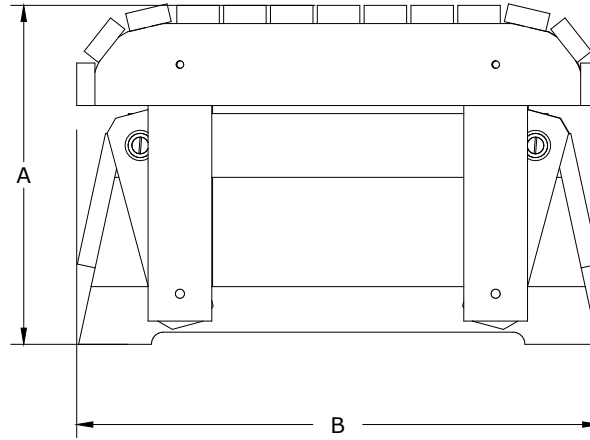

A	Overall Height	14"
B	Overall Depth	21-1/2"
C	Overall width	22"
Weight 34Lbs.		

**LuxCraft**  
FINE OUTDOOR FURNITURE

Poly Glider Footrest Dimensions

10/27/ 2017	R.M.
-------------	------