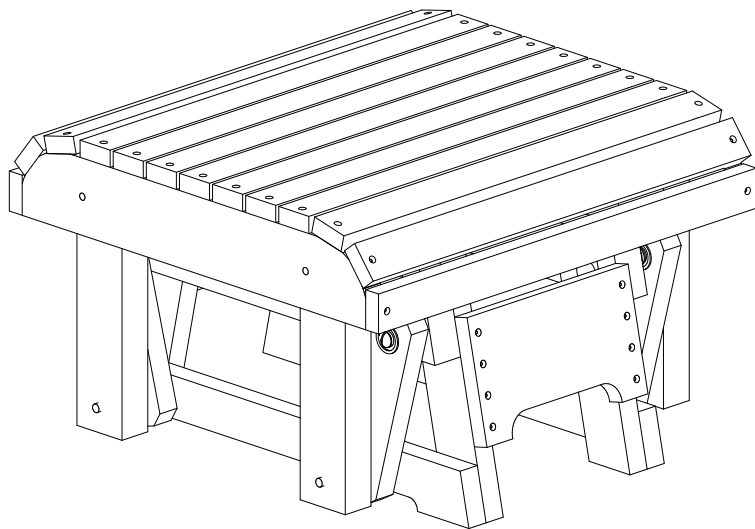

A	Overall Height	14"
B	Overall Depth	21-1/2"
C	Overall width	22"
Weight 34Lbs.		

**LuxCraft**  
FINE OUTDOOR FURNITURE

Poly Glider Footrest Dimensions

10/27/ 2017	R.M.
-------------	------