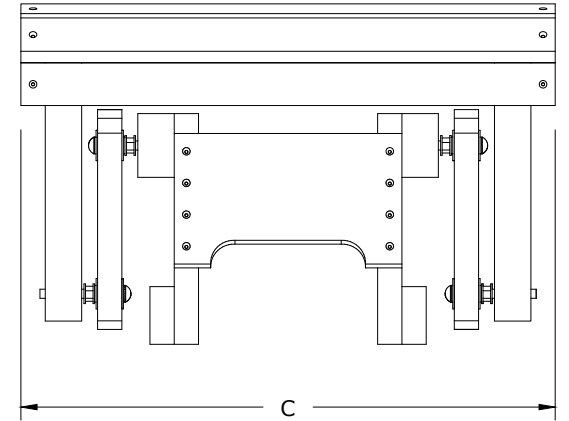

A	Overall Height	14"
B	Overall Depth	21-1/2"
C	Overall width	22"
Weight 34Lbs.		

**LuxCraft**  
FINE OUTDOOR FURNITURE

Poly Glider Footrest Dimensions

10/27/ 2017	R.M.
-------------	------