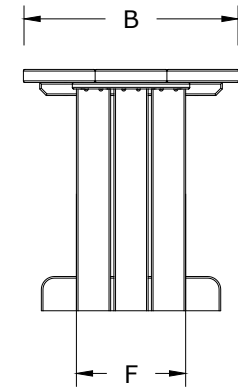

A	Overall Height	18-1/2"
B	Overall Depth	16-1/2"
C	Overall width	36"
D	Shelf Height	8"
E	Shelf Width	17-1/2"
F	Shelf Depth	8-1/2"
Weight 34Lbs.		

LuxCraft
FINE OUTDOOR FURNITURE

Poly Coffee Table Dimensions