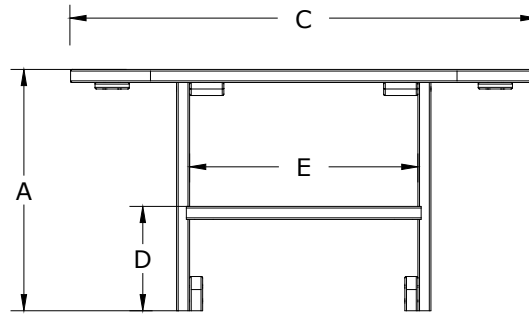

A	Overall Height	18-1/2"
B	Overall Depth	16-1/2"
C	Overall width	36"
D	Shelf Height	8"
E	Shelf Width	17-1/2"
F	Shelf Depth	8-1/2"
Weight 34Lbs.		

LuxCraft
FINE OUTDOOR FURNITURE

Poly Coffee Table Dimensions