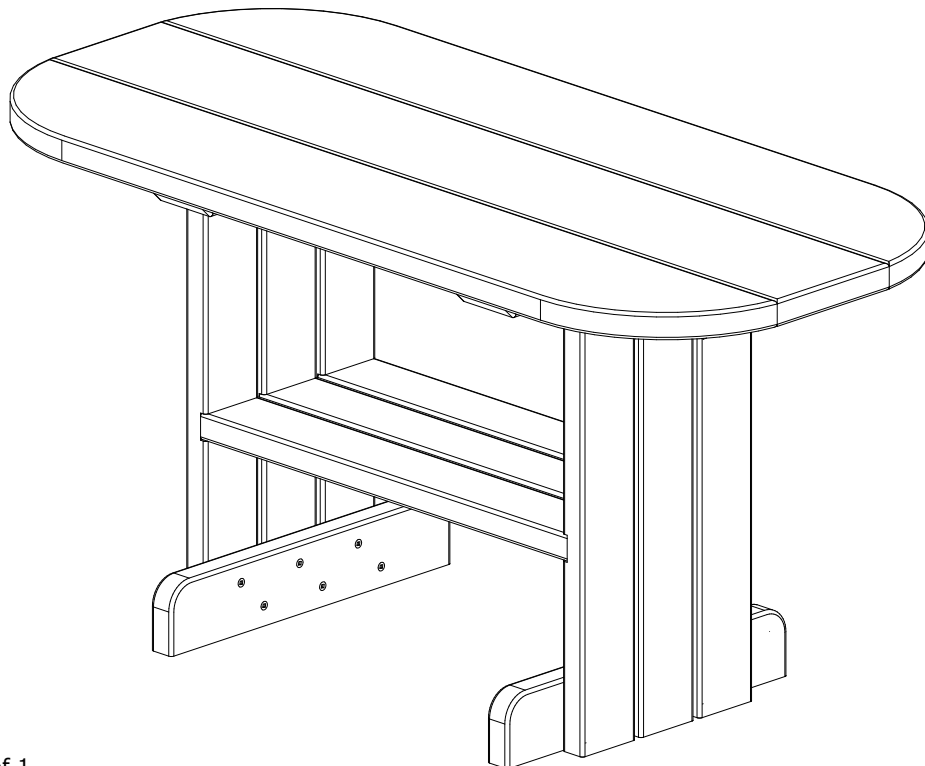

A	Overall Height	18-1/2"
B	Overall Depth	16-1/2"
C	Overall width	36"
D	Shelf Height	8"
E	Shelf Width	17-1/2"
F	Shelf Depth	8-1/2"
Weight 34Lbs.		

LuxCraft
FINE OUTDOOR FURNITURE

Poly Coffee Table Dimensions