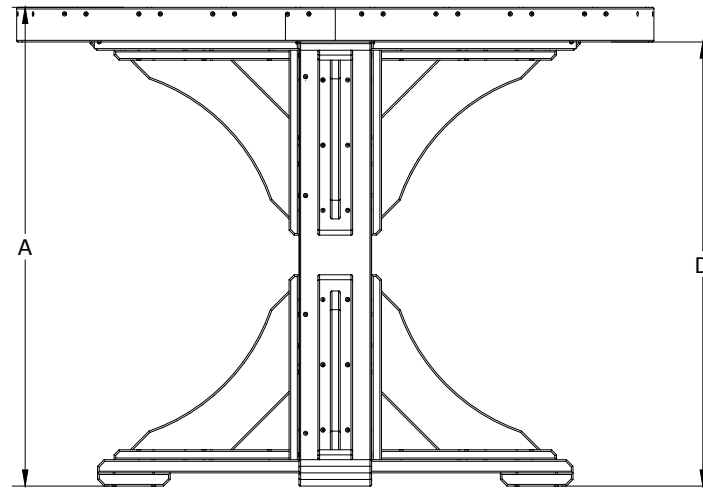

A	Overall Height	36 1/4"
B	Overall Depth	48 1/4"
C	Overall width	48 1/4"
D	Floor to bottom of Skirting	33-3/4"
	Umbrella Hole 1-3/4"	
	Weight 137Lbs.	

**Poly 4 Round Table Counter Height Dimensions**

10/31/ 2017	R.M.
-------------	------