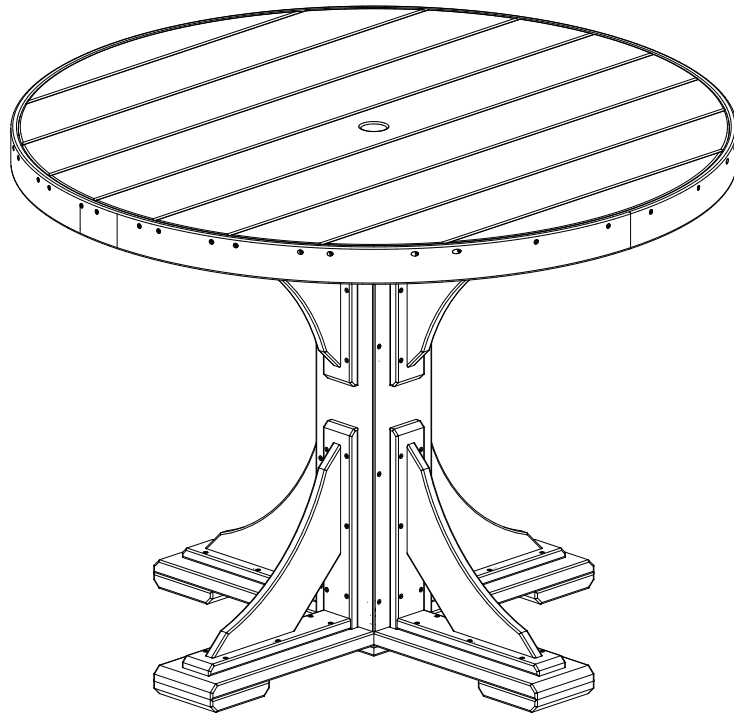

A	Overall Height	36 1/4"
B	Overall Depth	48 1/4"
C	Overall width	48 1/4"
D	Floor to bottom of Skirting	33-3/4"
	Umbrella Hole 1-3/4"	
	Weight 137Lbs.	

**Poly 4 Round Table Counter Height Dimensions**

10/31/ 2017	R.M.
-------------	------