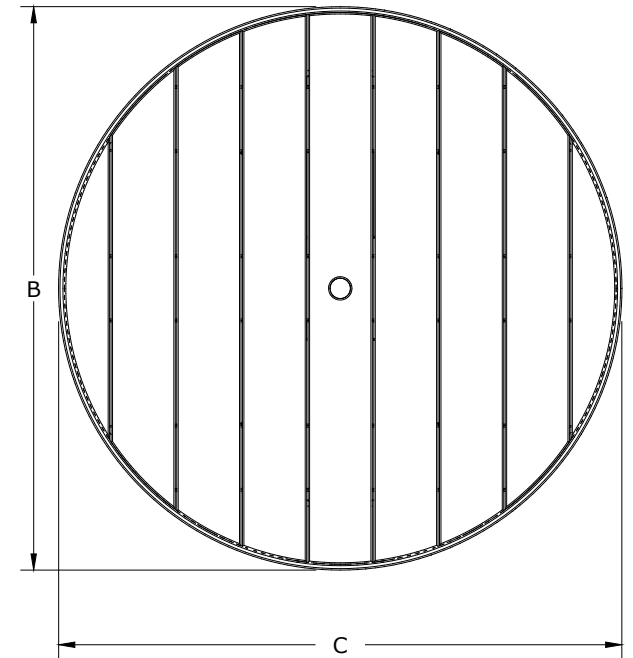

A	Overall Height	36 1/4"
B	Overall Depth	48 1/4"
C	Overall width	48 1/4"
D	Floor to bottom of Skirting	33-3/4"
	Umbrella Hole 1-3/4"	
	Weight 137Lbs.	

**Poly 4 Round Table Counter Height Dimensions**

10/31/ 2017	R.M.
-------------	------