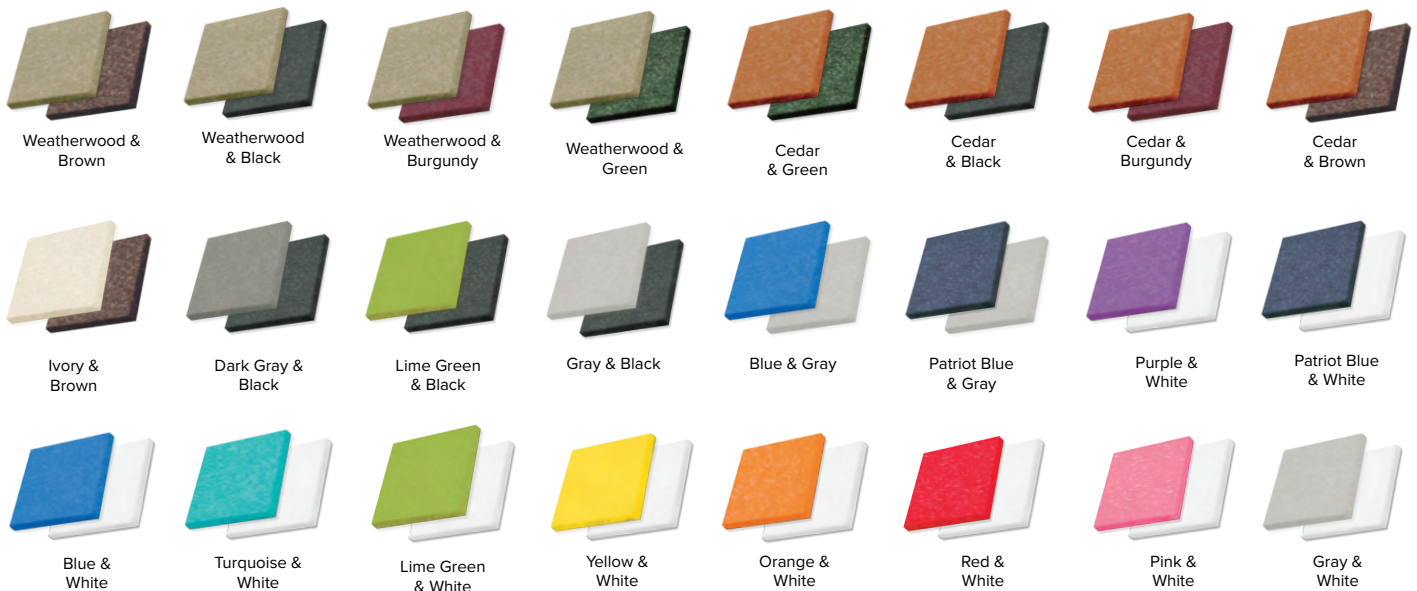

POLY COLORS

Leisure Lawns Collection has twenty-four colorful options to choose from. All of our products are available in all colors unless otherwise noted.

	STANDARD COLORS	RUSTIC COLORS <i>Rustic Colors will incur an upcharge.</i>
TRADITIONAL	<p>Black Brown Burgundy Green Cedar Weatherwood Dark Gray Gray Ivory White</p>	<p>Rustic Caramel Rustic Barnwood Rustic Gray Rustic Nutmeg Rustic Burgundy</p>
BRIGHT	BRIGHT COLORS	PREMIUM COLORS <i>Premium Colors will incur an upcharge.</i>
	<p>Patriot Blue Blue Ocean Blue Turquoise Lime Green Red</p>	<p>Yellow Purple Orange Pink</p>

Colors are representational only and cannot be guaranteed to be exact color matched.

Suggested Two-Tone Color Combinations

Pick and choose any color combination. Not limited to the ones shown below.

FANBACK CHAIR & ACCESSORIES