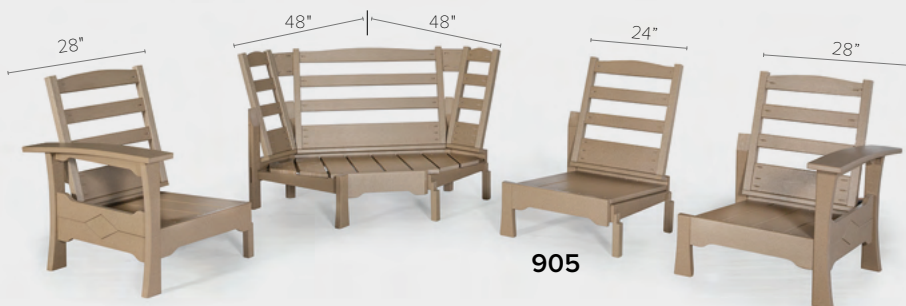

Door options
available in
counter and
bar heights.

Classic Island (162B)
62"L x 34"W x 39"H
48"L x 24"W (Base)
Top Shelf - 23"D x 41.5"W x 12"H
Bottom Shelf - 23"D x 41.5"W x 17"H

PLANTERS

Planter Bench (950)
19"D x 84"W x 18"H
Inserts Included

Mission Ottoman (971)
17"D x 24"W x 17"H

Mission Sofa (903)
34"D x 82"W x 38"H

Seat Size with Cushions: 21"D x 72"W x 18"H

Mission Love Seat (902)
34"D x 57"W x 38"H

Seat Size with Cushions: 21"D x 47"W x 18"H

Mission Corner Sofa (904)
34"D x 108" W x 38"H

Seat Size with Cushions:
21"D x 18"H
Outside Sections: 22" W
Center Section: 18" W

Mission Modular Section (905)
34"D x 24"W x 38"H
Seat Size with Cushions: 21"D x 24"W x 18"H