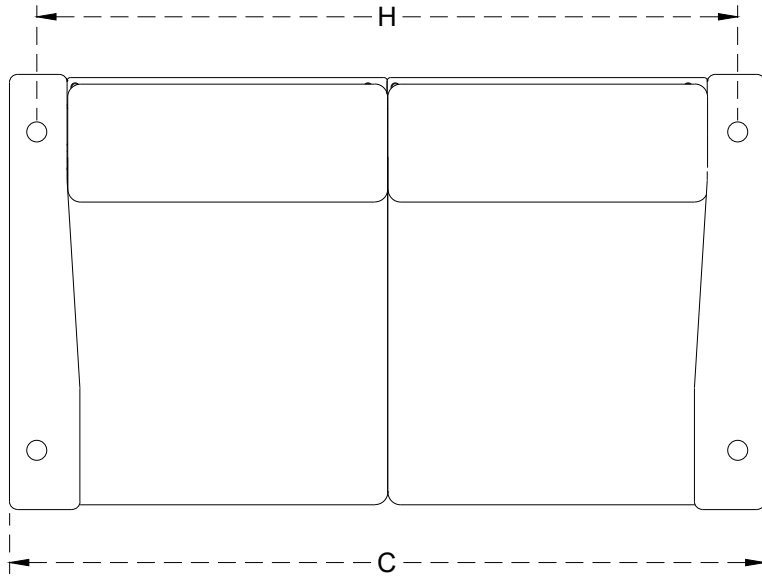

Lanai Deep Seating Loveseat Swing
Dimensions

	Description	
A	Overall Depth	34"
B	Overall Height	27 $\frac{1}{2}$ "
C	Overall Width	59"
D	Seat Depth	23 $\frac{1}{2}$ "
E	Seat Height	10 $\frac{3}{4}$ "
F	Seat Width	50"
G	Armrest Height	17"
H	Rope Center Distance	54 $\frac{3}{4}$ "
I	Rope Length	72"
J	Chain Length	44"
	Weight	159 lbs.