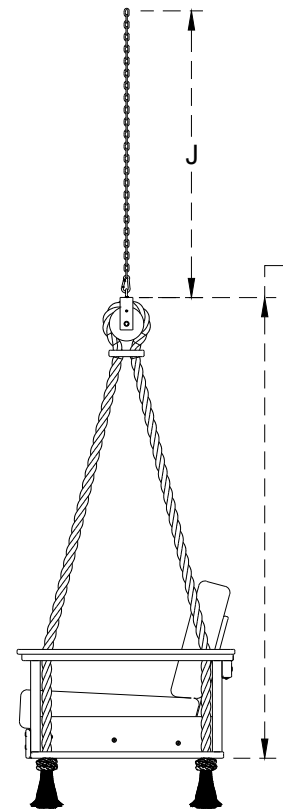

Lanai Deep Seating Loveseat Swing
Dimensions

	Description	
A	Overall Depth	34"
B	Overall Height	27 $\frac{1}{2}$ "
C	Overall Width	59"
D	Seat Depth	23 $\frac{1}{2}$ "
E	Seat Height	10 $\frac{3}{4}$ "
F	Seat Width	50"
G	Armrest Height	17"
H	Rope Center Distance	54 $\frac{3}{4}$ "
I	Rope Length	72"
J	Chain Length	44"
	Weight	159 lbs.

Lanai Deep Seating Loveseat Swing