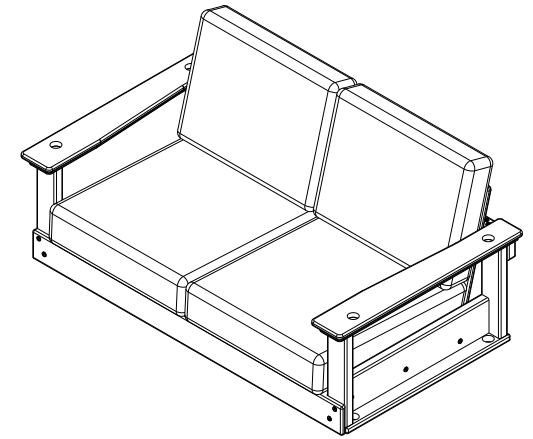

Lanai Deep Seating Loveseat Swing
Dimensions

	Description	
A	Overall Depth	34"
B	Overall Height	27 $\frac{1}{2}$ "
C	Overall Width	59"
D	Seat Depth	23 $\frac{1}{2}$ "
E	Seat Height	10 $\frac{3}{4}$ "
F	Seat Width	50"
G	Armrest Height	17"
H	Rope Center Distance	54 $\frac{3}{4}$ "
I	Rope Length	72"
J	Chain Length	44"
	Weight	159 lbs.

Lanai Deep Seating Loveseat Swing