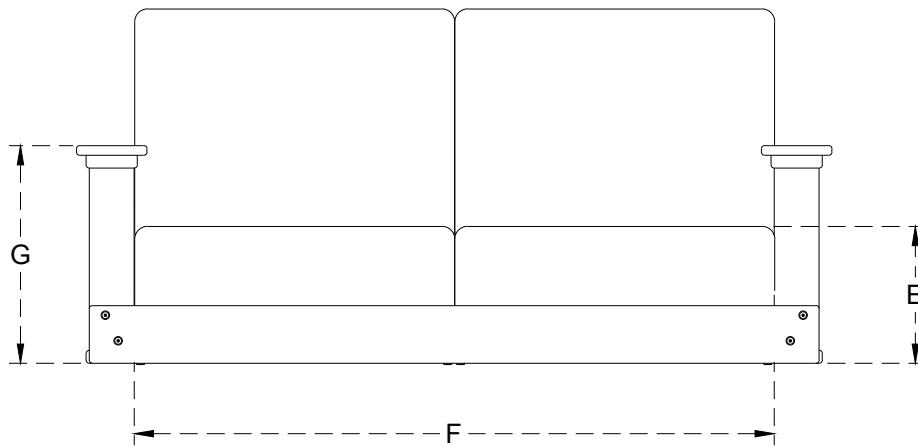

Lanai Deep Seating Loveseat Swing
Dimensions

	Description	
A	Overall Depth	34"
B	Overall Height	27 $\frac{1}{2}$ "
C	Overall Width	59"
D	Seat Depth	23 $\frac{1}{2}$ "
E	Seat Height	10 $\frac{3}{4}$ "
F	Seat Width	50"
G	Armrest Height	17"
H	Rope Center Distance	54 $\frac{3}{4}$ "
I	Rope Length	72"
J	Chain Length	44"
	Weight	159 lbs.

Lanai Deep Seating Loveseat Swing