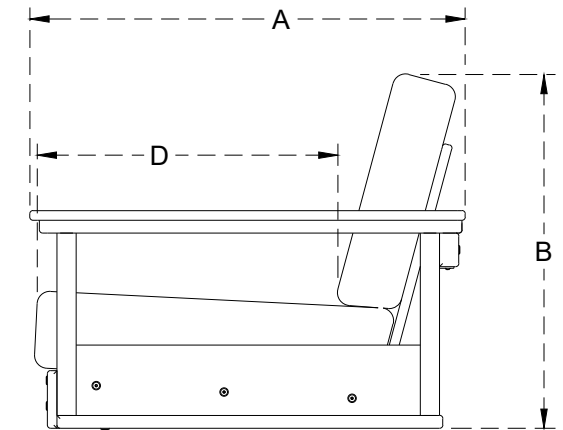

Lanai Deep Seating Loveseat Swing
Dimensions

	Description	
A	Overall Depth	34"
B	Overall Height	27 $\frac{1}{2}$ "
C	Overall Width	59"
D	Seat Depth	23 $\frac{1}{2}$ "
E	Seat Height	10 $\frac{3}{4}$ "
F	Seat Width	50"
G	Armrest Height	17"
H	Rope Center Distance	54 $\frac{3}{4}$ "
I	Rope Length	72"
J	Chain Length	44"
	Weight	159 lbs.