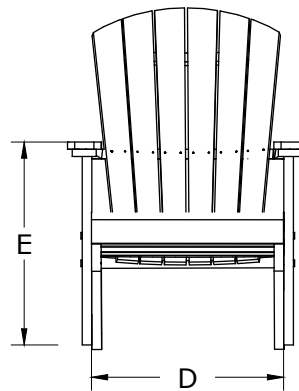

A	Overall Height	35 1/2"
B	Overall Depth	31 1/2"
C	Overall width	24 7/8"
Weight 31Lbs.		

D	Seat width	20"
E	Armrest height	21 1/8"
F	Back height	25 1/16"
G	Seat height in back	10 7/16"
H	Seat depth	15 1/2"
I	Seat height in front	13 3/4"

Lakeside Adirondack Chair Dimensions

10/31/ 2017	R.M.
-------------	------