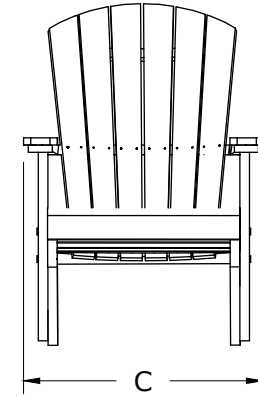

A	Overall Height	35 1/2"
B	Overall Depth	31 1/2"
C	Overall width	24 7/8"
Weight 31Lbs.		

D	Seat width	20"
E	Armrest height	21 1/8"
F	Back height	25 1/16"
G	Seat height in back	10 7/16"
H	Seat depth	15 1/2"
I	Seat height in front	13 3/4"

Lakeside Adirondack Chair Dimensions

10/31/ 2017	R.M.
-------------	------