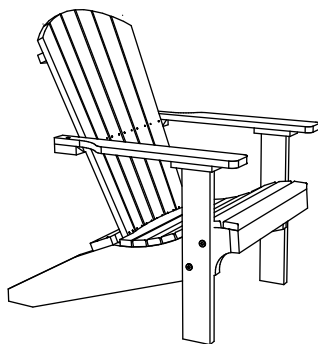

A	Overall Height	35 1/2"
B	Overall Depth	31 1/2"
C	Overall width	24 7/8"
Weight 31Lbs.		

D	Seat width	20"
E	Armrest height	21 1/8"
F	Back height	25 1/16"
G	Seat height in back	10 7/16"
H	Seat depth	15 1/2"
I	Seat height in front	13 3/4"

Lakeside Adirondack Chair Dimensions

10/31/ 2017	R.M.
-------------	------