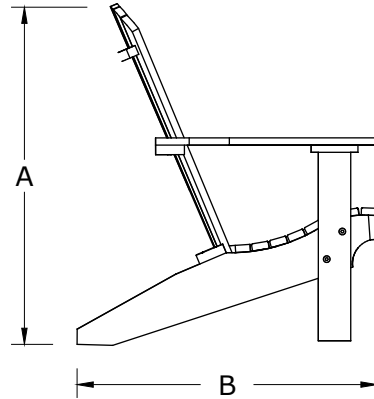

A	Overall Height	35 1/2"
B	Overall Depth	31 1/2"
C	Overall width	24 7/8"
Weight 31Lbs.		

D	Seat width	20"
E	Armrest height	21 1/8"
F	Back height	25 1/16"
G	Seat height in back	10 7/16"
H	Seat depth	15 1/2"
I	Seat height in front	13 3/4"

Lakeside Adirondack Chair Dimensions

10/31/ 2017	R.M.
-------------	------