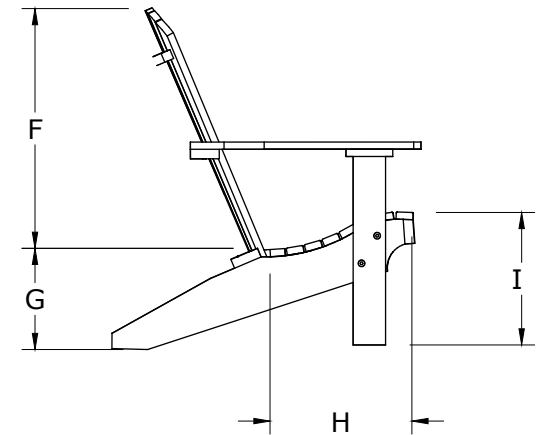

A	Overall Height	35 1/2"
B	Overall Depth	31 1/2"
C	Overall width	24 7/8"
Weight 31Lbs.		

D	Seat width	20"
E	Armrest height	21 1/8"
F	Back height	25 1/16"
G	Seat height in back	10 7/16"
H	Seat depth	15 1/2"
I	Seat height in front	13 3/4"

Lakeside Adirondack Chair Dimensions

10/31/ 2017	R.M.
-------------	------