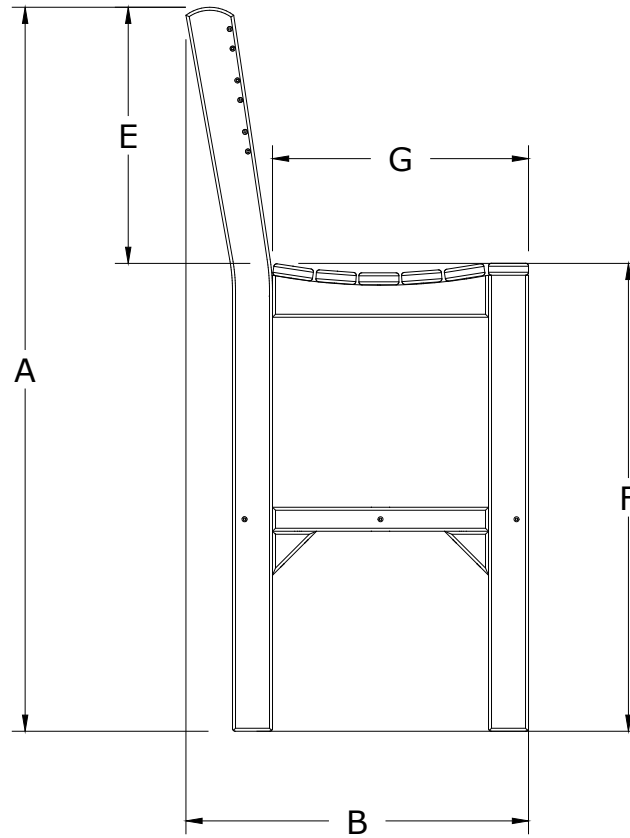

|                |                |         |
|----------------|----------------|---------|
| A              | Overall Height | 45 1/4" |
| B              | Overall Depth  | 21 1/2" |
| C              | Overall width  | 18 7/8" |
| D              | Seat width     | 18 7/8" |
| E              | Back height    | 16"     |
| F              | Seat height    | 29 1/4" |
| G              | Seat depth     | 16"     |
| Weight 31 LBS. |                |         |

Island Side Chair Bar Height Dimensions

10/31/ 2017

R.M.