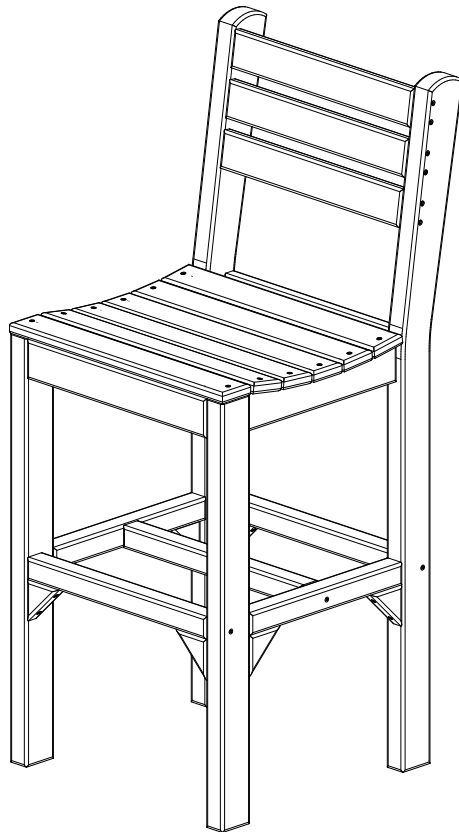

|                |                |         |
|----------------|----------------|---------|
| A              | Overall Height | 45 1/4" |
| B              | Overall Depth  | 21 1/2" |
| C              | Overall width  | 18 7/8" |
| D              | Seat width     | 18 7/8" |
| E              | Back height    | 16"     |
| F              | Seat height    | 29 1/4" |
| G              | Seat depth     | 16"     |
| Weight 31 LBS. |                |         |

Island Side Chair Bar Height Dimensions

10/31/ 2017

R.M.