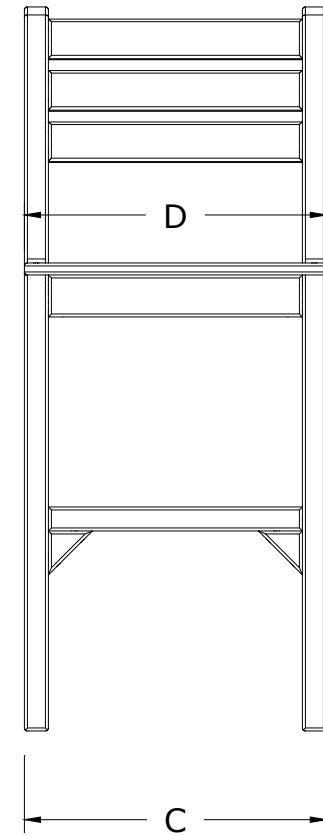

|                |                |         |
|----------------|----------------|---------|
| A              | Overall Height | 45 1/4" |
| B              | Overall Depth  | 21 1/2" |
| C              | Overall width  | 18 7/8" |
| D              | Seat width     | 18 7/8" |
| E              | Back height    | 16"     |
| F              | Seat height    | 29 1/4" |
| G              | Seat depth     | 16"     |
| Weight 31 LBS. |                |         |

Island Side Chair Bar Height Dimensions

10/31/ 2017

R.M.