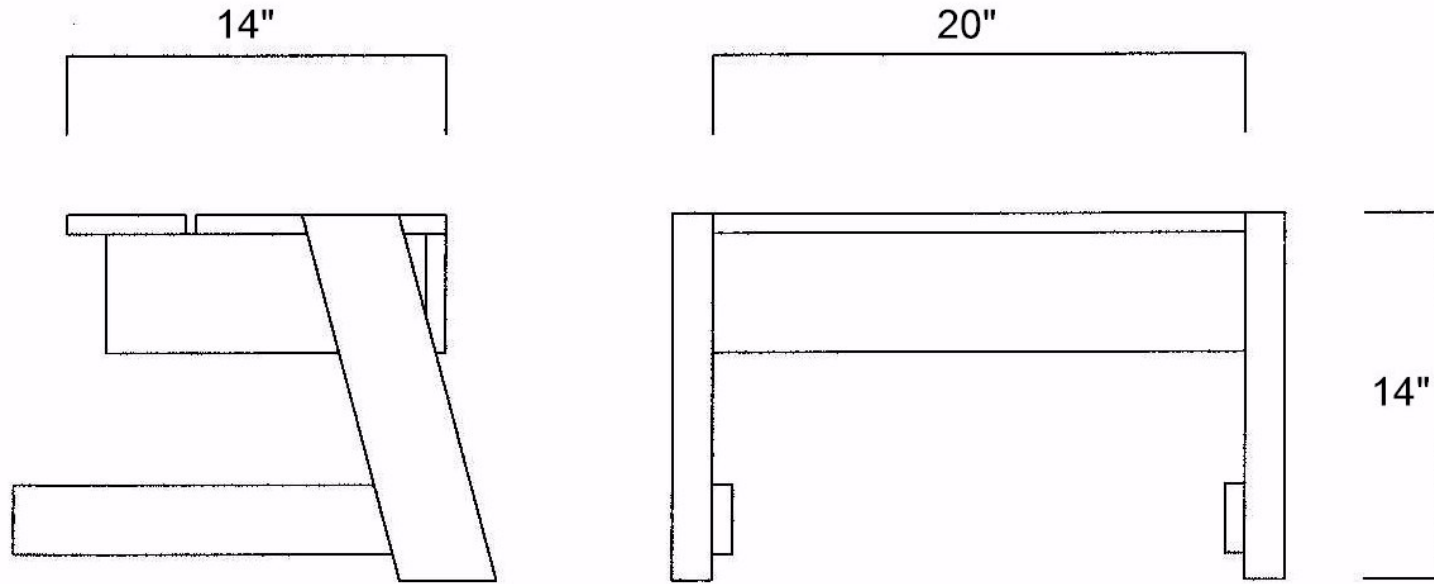

**EXP 501
PLATFORM KIT
For LG500**

SIDE VIEW

FRONT VIEW