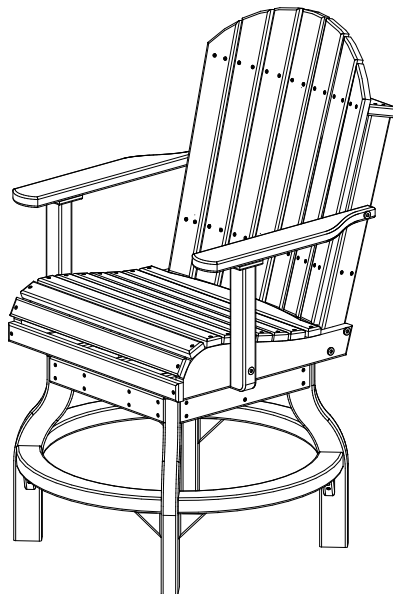

A	Overall Height	46-1/2"
B	Overall Depth	31-1/4"
C	Overall width	29-1/2"
Weight 64 Lbs.		

D	Seat width	23"
E	Armrest height	31-5/8"
F	Back height	25-1/2"
G	Seat height in back	21"
H	Seat depth	17-3/8"
I	Seat height in front	23-1/2"
J	Footrest Height	9"

Poly Adirondack Swivel Chair Dimensions - Counter Height

10/31/ 2017

R.M.