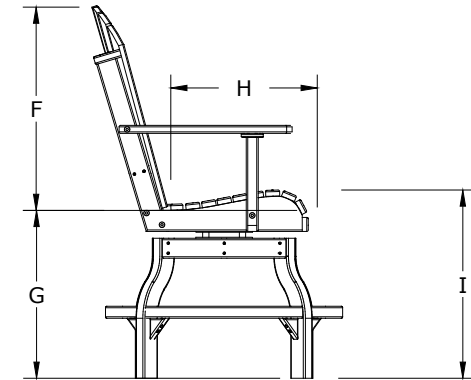

A	Overall Height	46-1/2"
B	Overall Depth	31-1/4"
C	Overall width	29-1/2"
Weight 64 Lbs.		

D	Seat width	23"
E	Armrest height	31-5/8"
F	Back height	25-1/2"
G	Seat height in back	21"
H	Seat depth	17-3/8"
I	Seat height in front	23-1/2"
J	Footrest Height	9"

Poly Adirondack Swivel Chair Dimensions - Counter Height

10/31/ 2017

R.M.