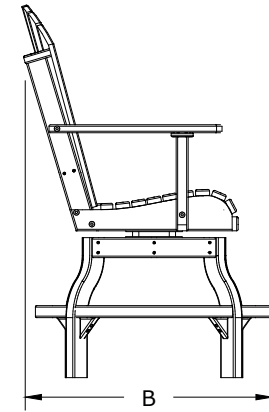

A	Overall Height	46-1/2"
B	Overall Depth	31-1/4"
C	Overall width	29-1/2"
Weight 64 Lbs.		

D	Seat width	23"
E	Armrest height	31-5/8"
F	Back height	25-1/2"
G	Seat height in back	21"
H	Seat depth	17-3/8"
I	Seat height in front	23-1/2"
J	Footrest Height	9"

Poly Adirondack Swivel Chair Dimensions - Counter Height

10/31/ 2017

R.M.