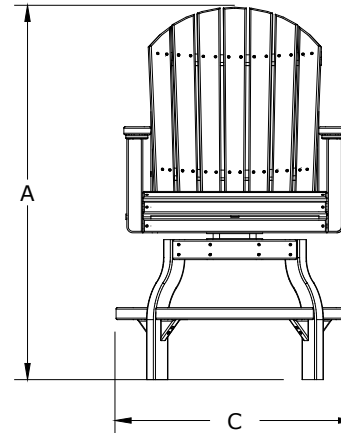

A	Overall Height	46-1/2"
B	Overall Depth	31-1/4"
C	Overall width	29-1/2"
Weight 64 Lbs.		

D	Seat width	23"
E	Armrest height	31-5/8"
F	Back height	25-1/2"
G	Seat height in back	21"
H	Seat depth	17-3/8"
I	Seat height in front	23-1/2"
J	Footrest Height	9"

Poly Adirondack Swivel Chair Dimensions - Counter Height

10/31/ 2017

R.M.