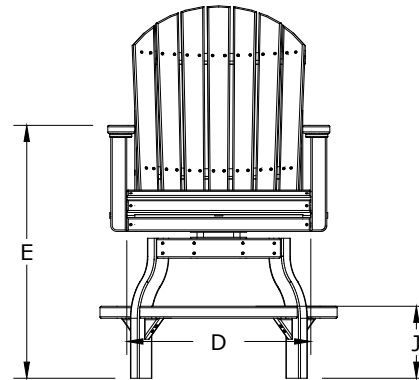

A	Overall Height	46-1/2"
B	Overall Depth	31-1/4"
C	Overall width	29-1/2"
Weight 64 Lbs.		

D	Seat width	23"
E	Armrest height	31-5/8"
F	Back height	25-1/2"
G	Seat height in back	21"
H	Seat depth	17-3/8"
I	Seat height in front	23-1/2"
J	Footrest Height	9"

Poly Adirondack Swivel Chair Dimensions - Counter Height

10/31/ 2017

R.M.