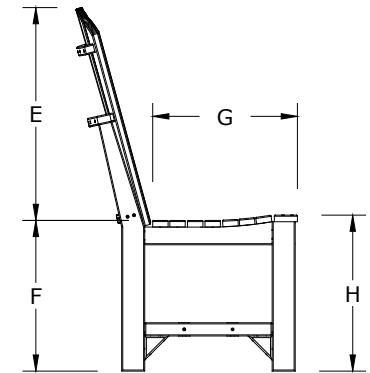

A	Overall Height	41 3/8"
B	Overall Width	20 1/4"
C	Overall Depth	25"
Weight 32 Lbs.		

D	Seat Width	18 3/4"
E	Back Height	24 1/4"
F	Seat Height in back	17 1/8"
G	Seat Depth	16 5/8"
H	Seat Height in front	17 3/4"
I	Footrest Height	5 1/2"

Adirondack Side Chair Dining Height Dimensions

01/31/ 2019

R.M.