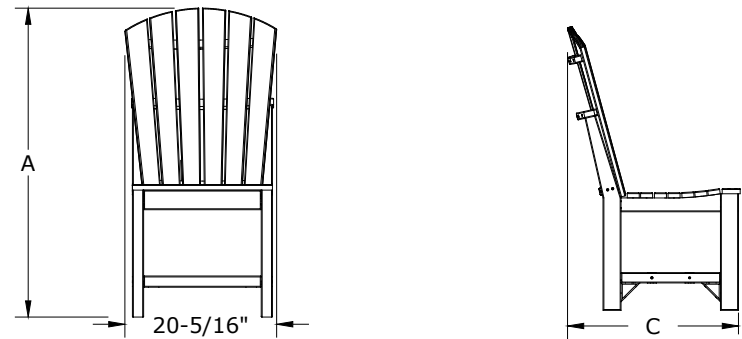

A	Overall Height	41 3/8"
B	Overall Width	20 1/4"
C	Overall Depth	25"
Weight 32 Lbs.		

D	Seat Width	18 3/4"
E	Back Height	24 1/4"
F	Seat Height in back	17 1/8"
G	Seat Depth	16 5/8"
H	Seat Height in front	17 3/4"
I	Footrest Height	5 1/2"

Adirondack Side Chair Dining Height Dimensions

01/31/ 2019

R.M.