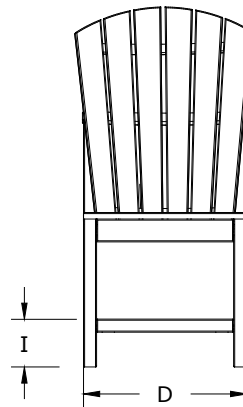

A	Overall Height	41 3/8"
B	Overall Width	20 1/4"
C	Overall Depth	25"
Weight 32 Lbs.		

D	Seat Width	18 3/4"
E	Back Height	24 1/4"
F	Seat Height in back	17 1/8"
G	Seat Depth	16 5/8"
H	Seat Height in front	17 3/4"
I	Footrest Height	5 1/2"

Adirondack Side Chair Dining Height Dimensions

01/31/ 2019

R.M.