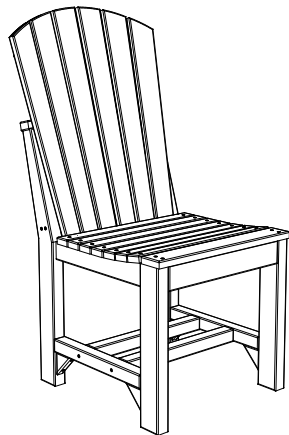

A	Overall Height	41 3/8"
B	Overall Width	20 1/4"
C	Overall Depth	25"
Weight 32 Lbs.		

D	Seat Width	18 3/4"
E	Back Height	24 1/4"
F	Seat Height in back	17 1/8"
G	Seat Depth	16 5/8"
H	Seat Height in front	17 3/4"
I	Footrest Height	5 1/2"

Adirondack Side Chair Dining Height Dimensions

01/31/ 2019

R.M.