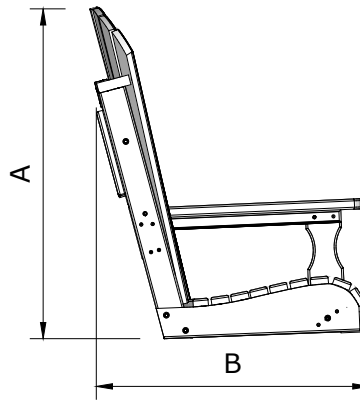

A	Overall Height	32 1/2"
B	Overall Depth	27"
C	Overall width	65"
Weight 96 Lbs.		

D	Seat width	60"
E	Armrest height	13"
F	Back height	28"
G	Seat height in back	4"
H	Seat depth	18"
I	Seat height in front	5 1/2"