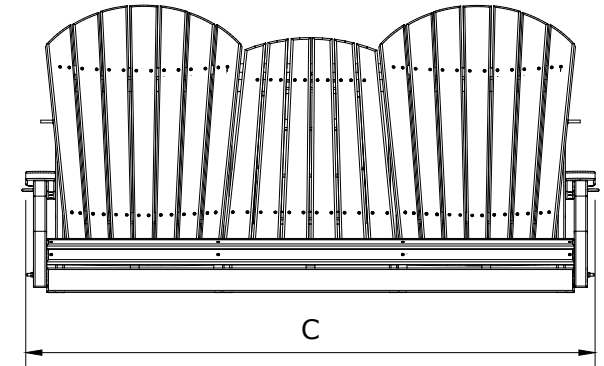

A	Overall Height	32 1/2"
B	Overall Depth	27"
C	Overall width	65"
Weight 96 Lbs.		

D	Seat width	60"
E	Armrest height	13"
F	Back height	28"
G	Seat height in back	4"
H	Seat depth	18"
I	Seat height in front	5 1/2"