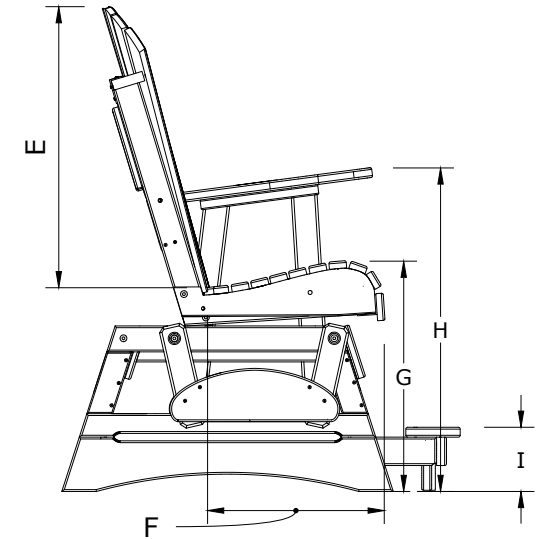

A	Overall Height	48-1/2"
B	Overall Depth	40-1/4"
C	Overall Width	67"
Weight 177 Lbs.		

D	Seat Width	60"
E	Back Height	28"
F	Seat Depth	18"
G	Seat Height	23-1/2"
H	Armrest Height	33-1/2"
I	Footrest Height	6-1/2"

5 Adirondack Balcony Poly Glider Dimensions

10/15/ 2019

R.M.