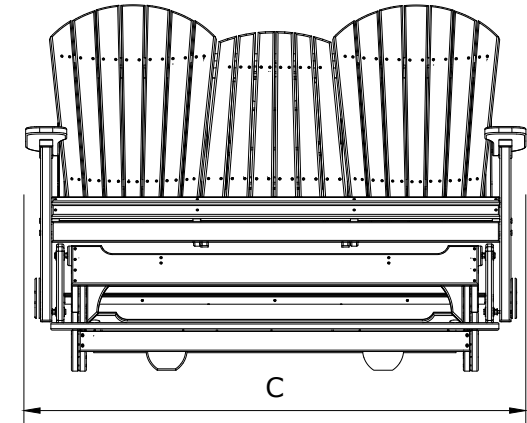

A	Overall Height	48-1/2"
B	Overall Depth	40-1/4"
C	Overall Width	67"
Weight 177 Lbs.		

D	Seat Width	60"
E	Back Height	28"
F	Seat Depth	18"
G	Seat Height	23-1/2"
H	Armrest Height	33-1/2"
I	Footrest Height	6-1/2"

5 Adirondack Balcony Poly Glider Dimensions

10/15/ 2019

R.M.