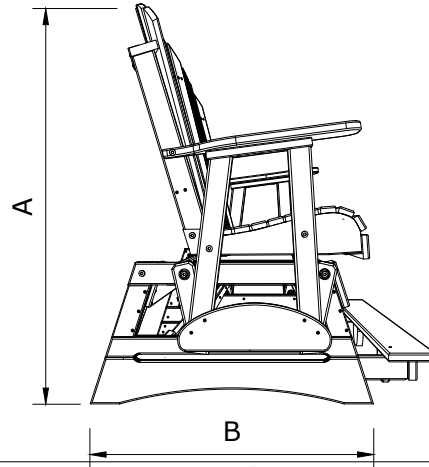

A	Overall Height	48-1/2"
B	Overall Depth	40-1/4"
C	Overall Width	67"
Weight 177 Lbs.		

D	Seat Width	60"
E	Back Height	28"
F	Seat Depth	18"
G	Seat Height	23-1/2"
H	Armrest Height	33-1/2"
I	Footrest Height	6-1/2"

5 Adirondack Balcony Poly Glider Dimensions

10/15/ 2019

R.M.