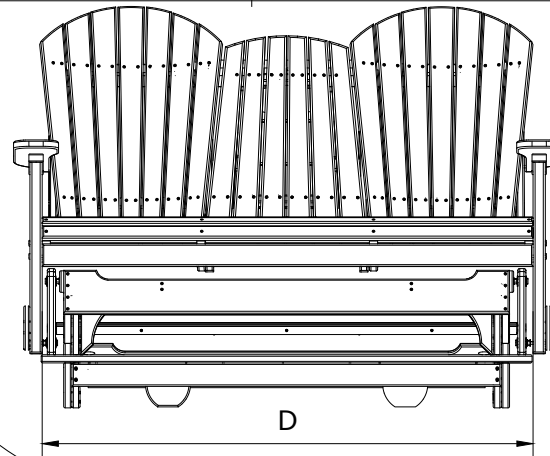

A	Overall Height	48-1/2"
B	Overall Depth	40-1/4"
C	Overall Width	67"
Weight 177 Lbs.		

D	Seat Width	60"
E	Back Height	28"
F	Seat Depth	18"
G	Seat Height	23-1/2"
H	Armrest Height	33-1/2"
I	Footrest Height	6-1/2"

5 Adirondack Balcony Poly Glider Dimensions

10/15/ 2019

R.M.