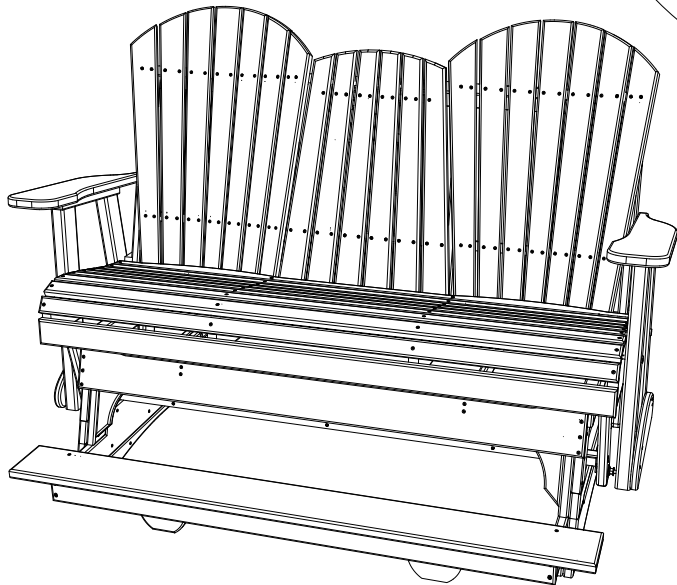

A	Overall Height	48-1/2"
B	Overall Depth	40-1/4"
C	Overall Width	67"
Weight 177 Lbs.		

D	Seat Width	60"
E	Back Height	28"
F	Seat Depth	18"
G	Seat Height	23-1/2"
H	Armrest Height	33-1/2"
I	Footrest Height	6-1/2"

5 Adirondack Balcony Poly Glider Dimensions

10/15/ 2019

R.M.