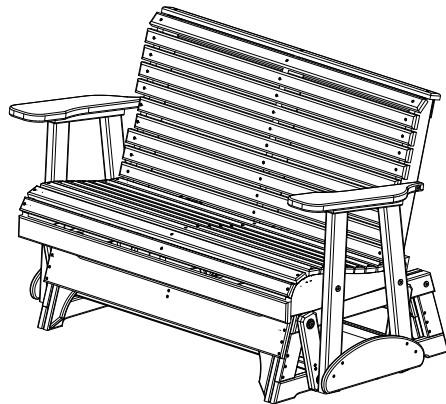

A	Overall Height	36"
B	Overall Depth	30"
C	Overall Width	55 1/2"
Weight 101 Lbs.		

D	Seat Width	48"
E	Back Height	20"
F	Seat Depth	18"
G	Seat Height	18"
H	Armrest Height	28"

4 Plain Poly Glider Dimensions