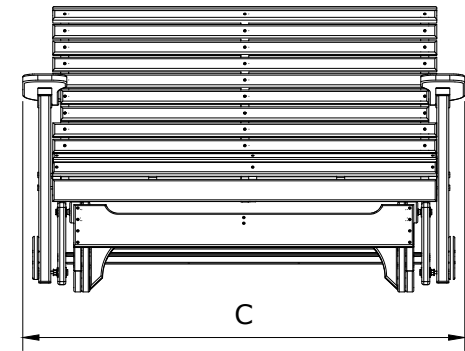

A	Overall Height	36"
B	Overall Depth	30"
C	Overall Width	55 1/2"
Weight 101 Lbs.		

D	Seat Width	48"
E	Back Height	20"
F	Seat Depth	18"
G	Seat Height	18"
H	Armrest Height	28"

4 Plain Poly Glider Dimensions