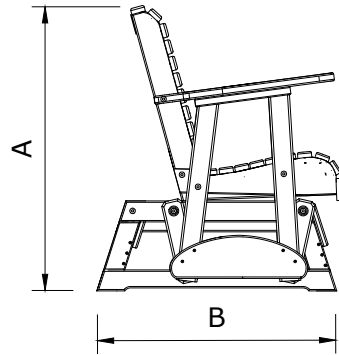

A	Overall Height	36"
B	Overall Depth	30"
C	Overall Width	55 1/2"
Weight 101 Lbs.		

D	Seat Width	48"
E	Back Height	20"
F	Seat Depth	18"
G	Seat Height	18"
H	Armrest Height	28"

4 Plain Poly Glider Dimensions