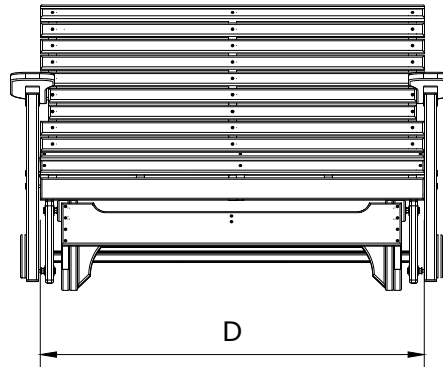

A	Overall Height	36"
B	Overall Depth	30"
C	Overall Width	55 1/2"
Weight 101 Lbs.		

D	Seat Width	48"
E	Back Height	20"
F	Seat Depth	18"
G	Seat Height	18"
H	Armrest Height	28"

4 Plain Poly Glider Dimensions