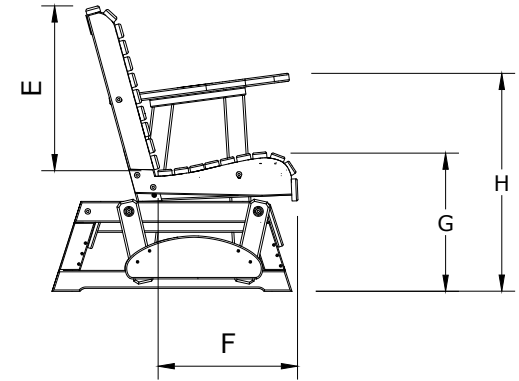

A	Overall Height	36"
B	Overall Depth	30"
C	Overall Width	55 1/2"
Weight 101 Lbs.		

D	Seat Width	48"
E	Back Height	20"
F	Seat Depth	18"
G	Seat Height	18"
H	Armrest Height	28"

4 Plain Poly Glider Dimensions