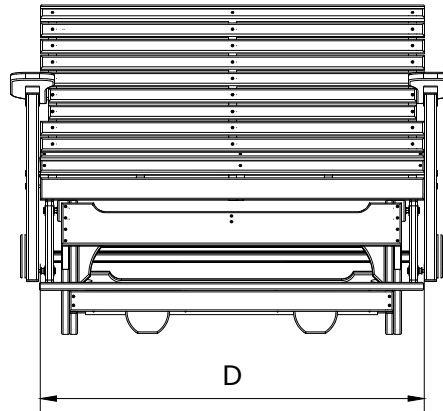

A	Overall Height	41-1/2"
B	Overall Depth	40-1/4"
C	Overall Width	55 1/2"
Weight 135 Lbs.		

D	Seat Width	48"
E	Back Height	20"
F	Seat Depth	18"
G	Seat Height	23-1/2"
H	Armrest Height	33-1/2"
I	Footrest Height	6-1/2"