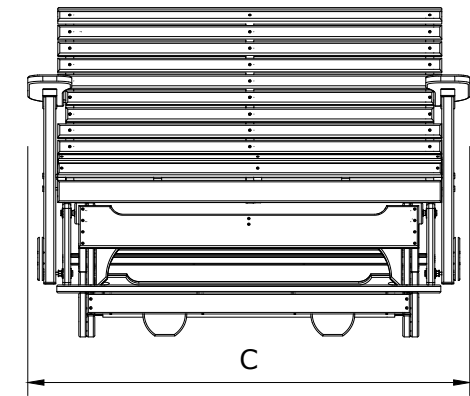

A	Overall Height	41-1/2"
B	Overall Depth	40-1/4"
C	Overall Width	55 1/2"
Weight 135 Lbs.		

D	Seat Width	48"
E	Back Height	20"
F	Seat Depth	18"
G	Seat Height	23-1/2"
H	Armrest Height	33-1/2"
I	Footrest Height	6-1/2"