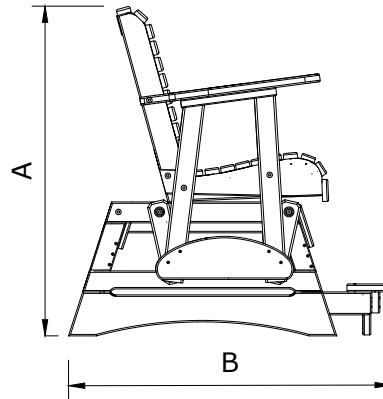

A	Overall Height	41-1/2"
B	Overall Depth	40-1/4"
C	Overall Width	55 1/2"
Weight 135 Lbs.		

D	Seat Width	48"
E	Back Height	20"
F	Seat Depth	18"
G	Seat Height	23-1/2"
H	Armrest Height	33-1/2"
I	Footrest Height	6-1/2"

4 Plain Balcony Poly Glider Dimensions

10/15/ 2019

R.M.