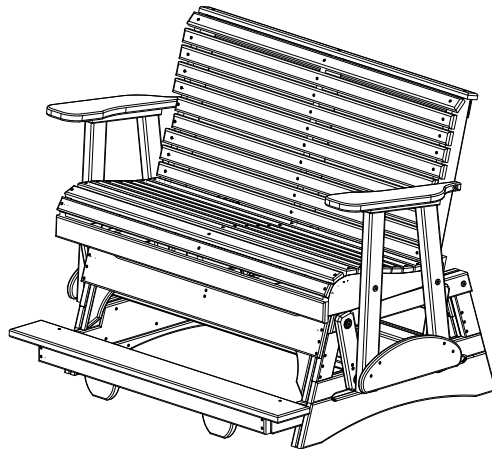

A	Overall Height	41-1/2"
B	Overall Depth	40-1/4"
C	Overall Width	55 1/2"
Weight 135 Lbs.		

D	Seat Width	48"
E	Back Height	20"
F	Seat Depth	18"
G	Seat Height	23-1/2"
H	Armrest Height	33-1/2"
I	Footrest Height	6-1/2"

4 Plain Balcony Poly Glider Dimensions

10/15/ 2019

R.M.