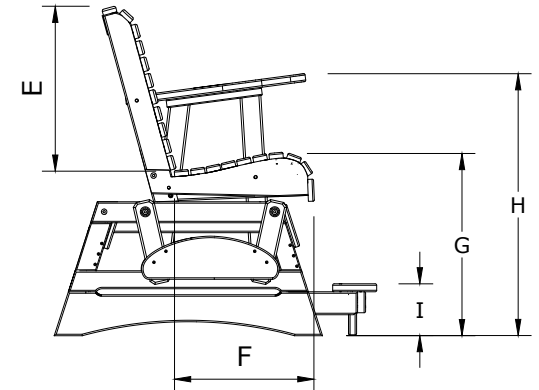

A	Overall Height	41-1/2"
B	Overall Depth	40-1/4"
C	Overall Width	55 1/2"
Weight 135 Lbs.		

D	Seat Width	48"
E	Back Height	20"
F	Seat Depth	18"
G	Seat Height	23-1/2"
H	Armrest Height	33-1/2"
I	Footrest Height	6-1/2"

4 Plain Balcony Poly Glider Dimensions

10/15/ 2019

R.M.