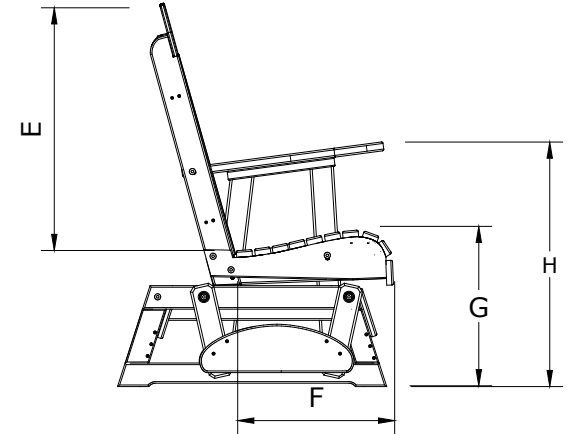

A	Overall Height	43"
B	Overall Depth	30"
C	Overall Width	55 1/2"
Weight 99Lbs.		

D	Seat Width	48"
E	Back Height	27"
F	Seat Depth	18"
G	Seat Height	18"
H	Armrest Height	28"

4 Classic Poly Glider Dimensions