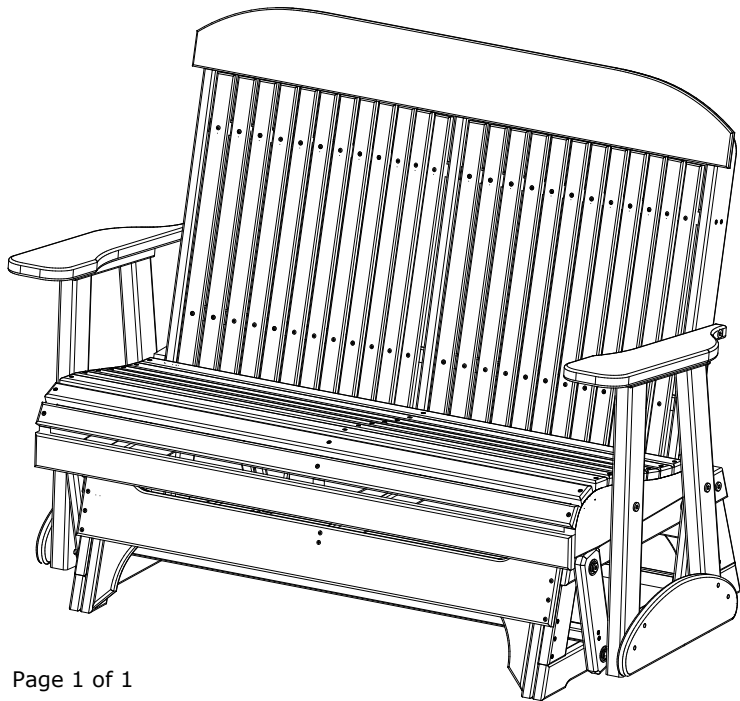

A	Overall Height	43"
B	Overall Depth	30"
C	Overall Width	55 1/2"
Weight 99Lbs.		

D	Seat Width	48"
E	Back Height	27"
F	Seat Depth	18"
G	Seat Height	18"
H	Armrest Height	28"

4 Classic Poly Glider Dimensions