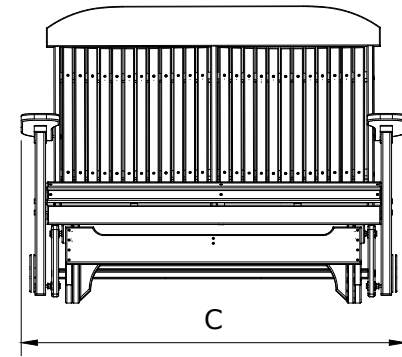

A	Overall Height	43"
B	Overall Depth	30"
C	Overall Width	55 1/2"
Weight 99Lbs.		

D	Seat Width	48"
E	Back Height	27"
F	Seat Depth	18"
G	Seat Height	18"
H	Armrest Height	28"

4 Classic Poly Glider Dimensions