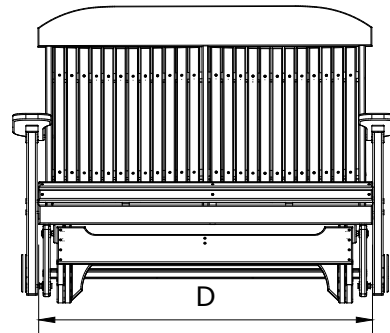

A	Overall Height	43"
B	Overall Depth	30"
C	Overall Width	55 1/2"
Weight 99Lbs.		

D	Seat Width	48"
E	Back Height	27"
F	Seat Depth	18"
G	Seat Height	18"
H	Armrest Height	28"

4 Classic Poly Glider Dimensions