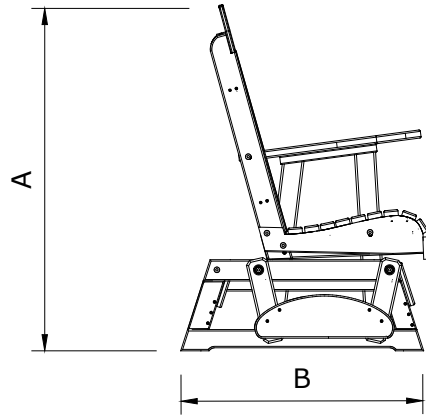

A	Overall Height	43"
B	Overall Depth	30"
C	Overall Width	55 1/2"
Weight 99Lbs.		

D	Seat Width	48"
E	Back Height	27"
F	Seat Depth	18"
G	Seat Height	18"
H	Armrest Height	28"

4 Classic Poly Glider Dimensions