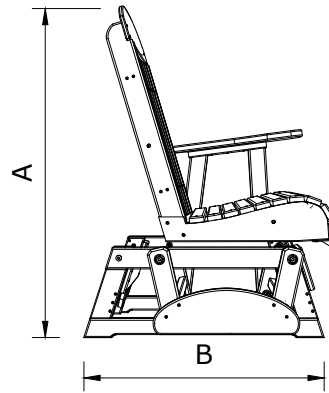

A	Overall Height	43"
B	Overall Depth	30"
C	Overall Width	30"
Weight 66Lbs.		

D	Seat Width	23"
E	Back Height	27"
F	Seat Depth	18"
G	Seat Height	18"
H	Armrest Height	28"

2' Classic Poly Glider Dimensions

01/23/ 2020