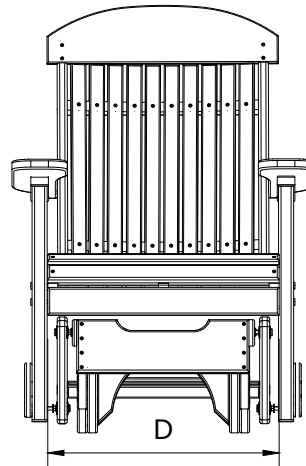

A	Overall Height	43"
B	Overall Depth	30"
C	Overall Width	30"
Weight 66Lbs.		

D	Seat Width	23"
E	Back Height	27"
F	Seat Depth	18"
G	Seat Height	18"
H	Armrest Height	28"

2' Classic Poly Glider Dimensions

01/23/ 2020