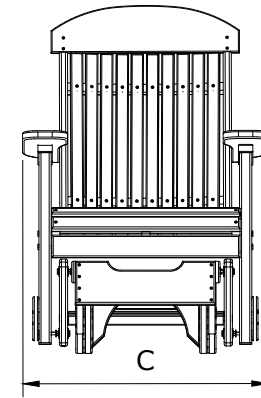

A	Overall Height	43"
B	Overall Depth	30"
C	Overall Width	30"
Weight 66Lbs.		

D	Seat Width	23"
E	Back Height	27"
F	Seat Depth	18"
G	Seat Height	18"
H	Armrest Height	28"

2' Classic Poly Glider Dimensions

01/23/ 2020