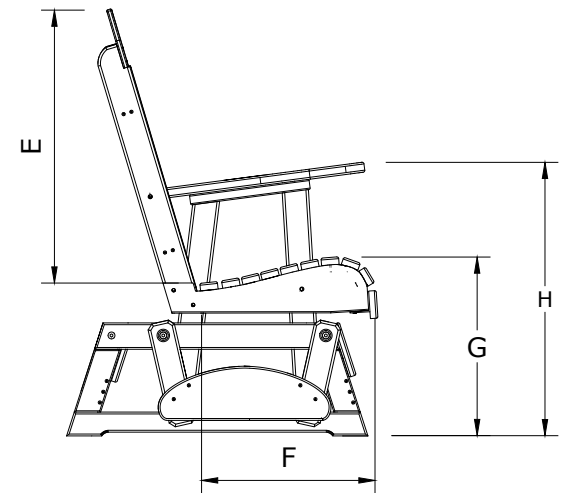

A	Overall Height	43"
B	Overall Depth	30"
C	Overall Width	30"
Weight 66Lbs.		

D	Seat Width	23"
E	Back Height	27"
F	Seat Depth	18"
G	Seat Height	18"
H	Armrest Height	28"

2' Classic Poly Glider Dimensions

01/23/ 2020