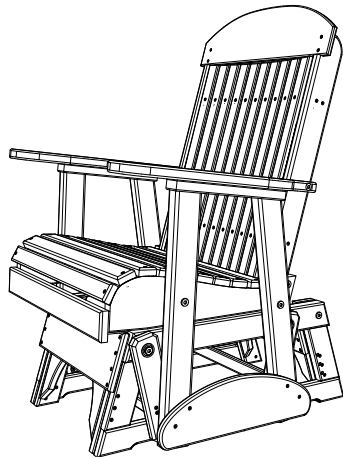

A	Overall Height	43"
B	Overall Depth	30"
C	Overall Width	30"
Weight 66Lbs.		

D	Seat Width	23"
E	Back Height	27"
F	Seat Depth	18"
G	Seat Height	18"
H	Armrest Height	28"

2' Classic Poly Glider Dimensions

01/23/ 2020