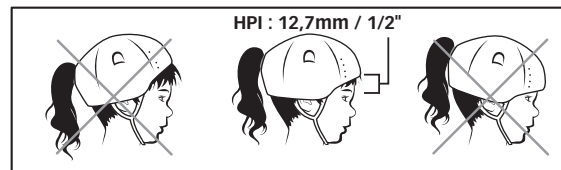

- 4- Your **WUEVO** helmet is appropriate for the following sizes:

Medium: 53 to 57 cm

Your **WUEVO** helmet meets the CSA approved requirements according to the ice hockey standards Z262.1. However, the helmet was not designed nor intended to ensure total elimination of head or brain injuries but rather minimize any risks and effect that can result from such injury. Additionally, this helmet does not offer any protection against injuries to the neck and/or spine. Any of these above mentioned injuries (head, brain, neck or spine) and any further impact or injury can and may happen even with the use of a certified helmet.