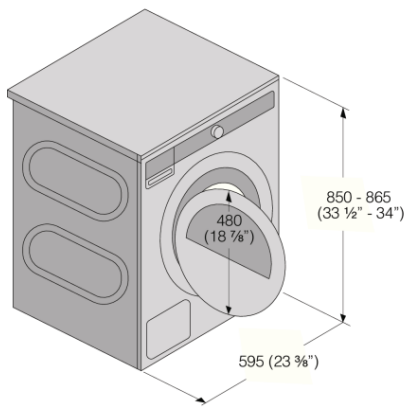

Construction

- Long lasting stainless steel drum
- Brushless (induction)
- Energy-saving electric heater
- Drying Sensor
- Heater capacity (W): 3000 W
- Butterfly drying system

Use and flexibility

- Auto programs
- Removable filter
- Door diameter: 13 3/8" (340 mm)
- Door opening angle: 180 °
- Anti crease
- Time setting
- Humidity sensor
- Drum illumination: Yes

Technical data

- Heater capacity (W): 3000 W
- Noise level: 65 dB(A)
- Power consumption in standby mode: 0.3 W
- Power consumption in off-mode: 0.3 W
- Estimated annual energy consumption: 630 kWh

- Grounded plug
- Connecting cord with plug
- Connection rating: 7000 W
- Number of phases: 1
- Current: 30 A
- Frequency: 60 Hz
- Net weight: 99 lbs
- Marked for recycling
- ISO 14001

Dimensions

- Product dimensions (HxWxD): 33 7/16" x 23 7/16" x 30 1/4" (850 x 595 x 769 mm)
- Depth with door open: 51 3/8" (1305 mm)
- Cord length: 66 15/16" (1700 mm)
- Left + right + back

Logistic information

- Packaging dimensions: 36 1/4" x 25 3/16" x 33" (920 x 640 x 838 mm)
- Total weight of packaged product: 109 lbs
- Code: 586981
- EAN code: 3838782018305

Tumble Dryer/TD-85/USA