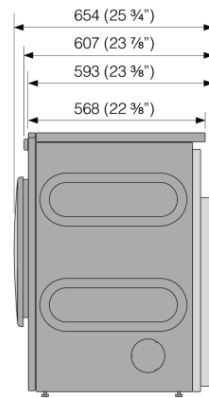

- Frequency: 60 Hz
- Net weight: 90 lbs
- Marked for recycling
- ISO 14001

Dimensions

- Product dimensions (HxWxD): 33 7/16" × 23 7/16" × 25 3/4" (850 × 595 × 654 mm)
- Depth with door open: 45 7/8" (1165 mm)
- Cord length: 66 15/16" (1700 mm)
- Left + right + back

Logistic information

- Packaging dimensions: 36 1/4" × 25 3/16" × 28 7/16" (920 × 640 × 723 mm)
- Total weight of packaged product: 100 lbs
- Code: 588175
- EAN code: 3838782018824

Measurements: millimetres / inches