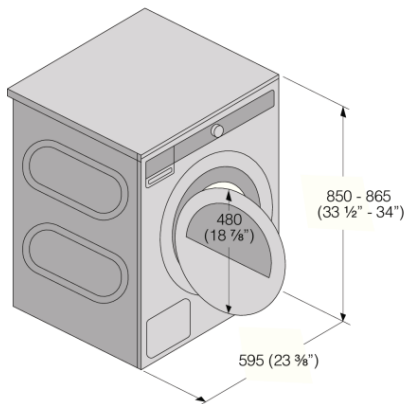

- Frequency: 60 Hz
- Net weight: 90 lbs
- Marked for recycling
- ISO 14001

Dimensions

- Product dimensions (HxWxD): 33 7/16" × 23 7/16" × 25 3/4" (850 × 595 × 654 mm)
- Depth with door open: 45 7/8" (1165 mm)
- Cord length: 66 15/16" (1700 mm)
- Left + right + back

Logistic information

- Packaging dimensions: 36 1/4" × 25 3/16" × 28 7/16" (920 × 640 × 723 mm)
- Total weight of packaged product: 100 lbs
- Code: 588175
- EAN code: 3838782018824

Measurements: millimetres / inches