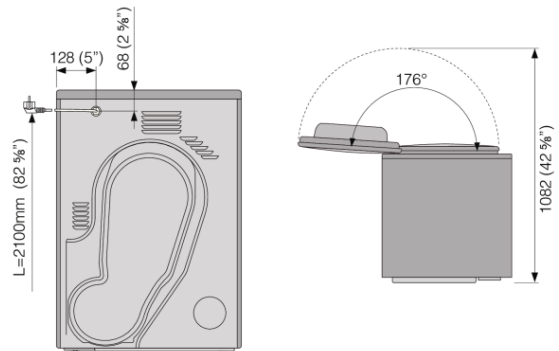

- Frequency: 60 Hz
- Net weight: 90 lbs
- Marked for recycling
- ISO 14001

Dimensions

- Product dimensions (HxWxD): 33 7/16" × 23 7/16" × 25 3/4" (850 × 595 × 654 mm)
- Depth with door open: 45 7/8" (1165 mm)
- Cord length: 66 15/16" (1700 mm)
- Left + right + back

Logistic information

- Packaging dimensions: 36 1/4" × 25 3/16" × 28 7/16" (920 × 640 × 723 mm)
- Total weight of packaged product: 100 lbs
- Code: 588175
- EAN code: 3838782018824

Measurements: millimetres / inches