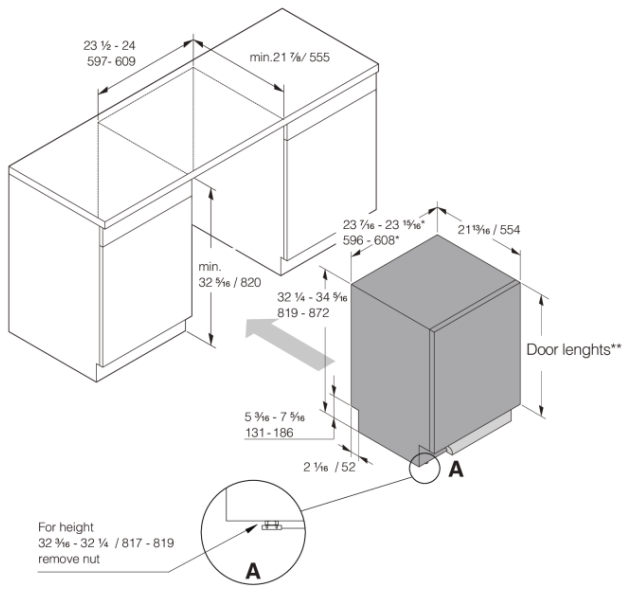

Design & integration

- From front adjustable door spring
- From front adjustable rear foot
- Velcro strips

- Trim kit
 - Multi fit outlet hose
 - Simplified installation with integrated anti-siphon
 - Depth (incl. wall spacing): 21 7/8" (555 mm)
 - Height setting: 2 1/16" (53 mm)
-

Dimensions

- Width: 23 15/16" (608 mm)
 - Height: 32 1/4" (819 mm)
 - Depth: 21 13/16" (554 mm)
 - Maximum product height: 34 5/16" (872 mm)
 - Cord length: 71 7/16" (1815 mm)
 - Depth with door open: 48 15/16" (1243 mm)
 - Length of inflow hose: 64 3/16" (1630 mm)
 - Length of outflow hose: 90 9/16" (2300 mm)
-

Logistic information

- Packaging width: 25 3/16" (640 mm)
 - Packaging height: 35 1/16" (890 mm)
 - Packaging depth: 26 3/4" (680 mm)
 - Total weight of packaged product: 97 lbs
 - Code: 740098
 - EAN code: 3838782650666
 - Market: Domestic
 - Range: Logic
-

Measurements: inches / millimetres

* Flexible side trims (width without side trims: 23 7/16 / 596)

**** Door lengths:**

- Fixed door: 26 3/4 - 29 1/16 / 680 - 760
- Sliding door: 27 3/8 - 31 1/2 / 700 - 800
- Sliding door with Status Light: 28 3/8 - 31 1/2 / 720 - 800