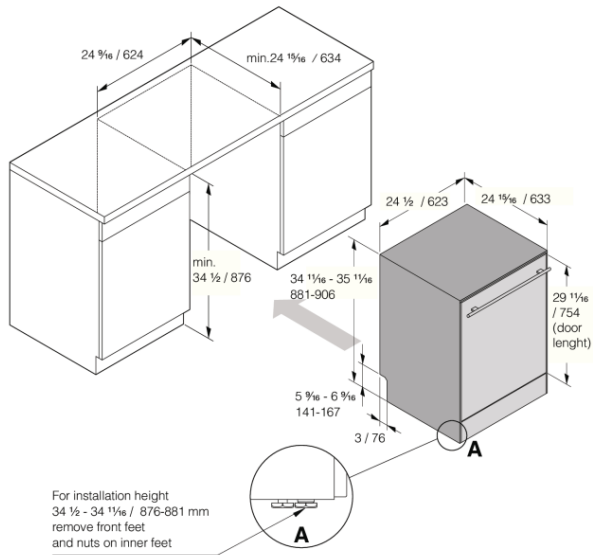

Measurements: inches / millimetres

DW60 Outdoor Dishwasher XXL USA