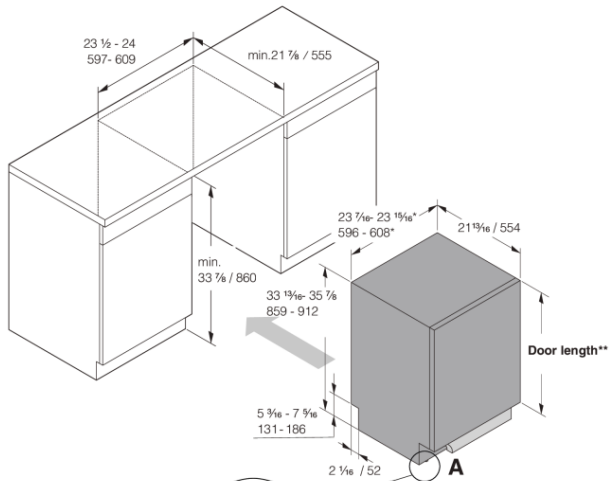

Safety & Maintenance

- Aqua Safe™
- Kid Safe™ - lockable controls
- Rinse-aid indication: Notification in display
- Salt indication: Salt indication: Notification in display

Technical data

- Hot or cold water connection - 9/16
- Max. temperature of inflow water: 140 F
- Noise level: 39 dB(A)
- Duration of normal wash cycle: 125 min
- Estimated annual energy consumption: 230 kWh
- Energy consumption/cycle: 1 kWh
- Estimated annual water consumption: 687 US Gal
- Water consumption/cycle: 3 US Gal
- Consumption in standby mode: 0.5 W
- Connection rating: 1300 W
- Number of phases: 1
- Current: 15 A
- Frequency: 60 Hz
- Required inlet water pressure: 0,03-1 MPa
- Net weight: 107 lbs

Dimensions

- Width: 23 15/16" (608 mm)
- Height: 33 13/16" (859 mm)
- Depth: 21 13/16" (554 mm)
- Maximum product height: 35 7/8" (912 mm)
- Cord length: 71 7/16" (1815 mm)
- Depth with door open: 48 7/16" (1231 mm)
- Length of inflow hose: 64 3/16" (1630 mm)
- Length of outflow hose: 90 9/16" (2300 mm)

Logistic information

- Packaging width: 25 3/16" (640 mm)
- Packaging height: 36 5/8" (930 mm)
- Packaging depth: 26 3/4" (680 mm)
- Total weight of packaged product: 114 lbs
- Code: 740094
- EAN code: 3838782628535
- Market: Domestic
- Range: Style

Measurements: inches / millimetres

For height
33 3/4 - 33 9/16 / 857 - 859
remove nut

* Flexible side trims (width without side trims: 23 7/16 / 596)

** **Door length:**
27 5/16 - 31 1/2 / 700 - 800

DW60 Fully Integrated dishwasher XXL USA