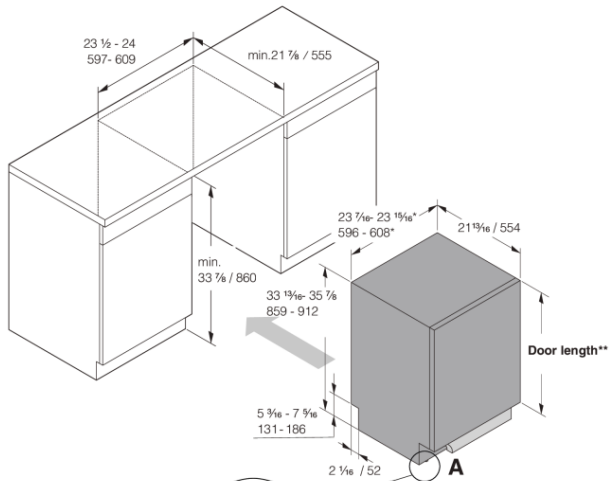

- Normal mode

Design & integration

- From front adjustable door spring
- From front adjustable rear foot
- Velcro strips
- Trim kit
- Multi fit outlet hose
- Simplified installation with integrated anti-siphon
- Depth (incl. wall spacing): 21 7/8" (555 mm)
- Height setting: 2 1/16" (53 mm)
- Possible adjustment of kick plate: 1 3/16 - 3 10/16" (30-94 mm)

Dimensions

- Width: 23 15/16" (608 mm)
- Height: 33 13/16" (859 mm)
- Depth: 21 13/16" (554 mm)
- Maximum product height: 35 7/8" (912 mm)
- Cord length: 71 7/16" (1815 mm)
- Depth with door open: 48 7/16" (1231 mm)
- Length of inflow hose: 64 3/16" (1630 mm)
- Length of outflow hose: 90 9/16" (2300 mm)

Logistic information

- Packaging width: 25 3/16" (640 mm)
- Packaging height: 36 5/8" (930 mm)
- Packaging depth: 26 3/4" (680 mm)
- Total weight of packaged product: 106 lbs
- Code: 740096
- EAN code: 3838782634703
- Market: Domestic
- Range: Style

Measurements: inches / millimetres

* Flexible side trims (width without side trims: 23 7/8 / 596)

** Door length:
27 5/8 - 31 1/2 / 700 - 800

DW60 Fully Integrated dishwasher XXL USA