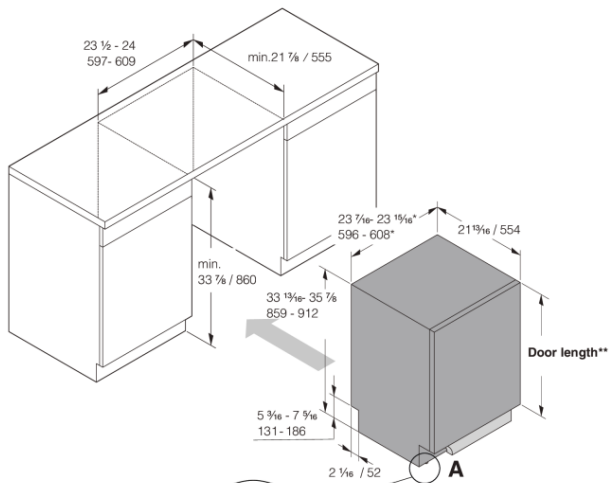

Design & integration

- From front adjustable door spring

- From front adjustable rear foot
- Velcro strips
- Trim kit
- Multi fit outlet hose
- Simplified installation with integrated anti-siphon
- Depth (incl. wall spacing): 21 7/8" (555 mm)
- Height setting: 2 1/16" (53 mm)
- Possible adjustment of kick plate: 1 3/16 - 3 10/16" (30-94 mm)

Dimensions

- Width: 23 15/16" (608 mm)
- Height: 33 13/16" (859 mm)
- Depth: 21 13/16" (554 mm)
- Maximum product height: 35 7/8" (912 mm)
- Cord length: 71 7/16" (1815 mm)
- Depth with door open: 48 7/16" (1231 mm)
- Length of inflow hose: 64 3/16" (1630 mm)
- Length of outflow hose: 90 9/16" (2300 mm)

Logistic information

- Packaging width: 25 3/16" (640 mm)
- Packaging height: 36 5/8" (930 mm)
- Packaging depth: 26 3/4" (680 mm)
- Total weight of packaged product: 107 lbs
- Code: 740100
- EAN code: 3838782647833
- Market: Domestic
- Range: Logic

Measurements: inches / millimetres

For height
33 3/4 - 33 9/16 / 857 - 859
remove nut

* Flexible side trims (width without side trims: 23 7/8 / 596)

** Door length:
27 5/8 - 31 1/2 / 700 - 800

DW60 Fully Integrated dishwasher XXL USA