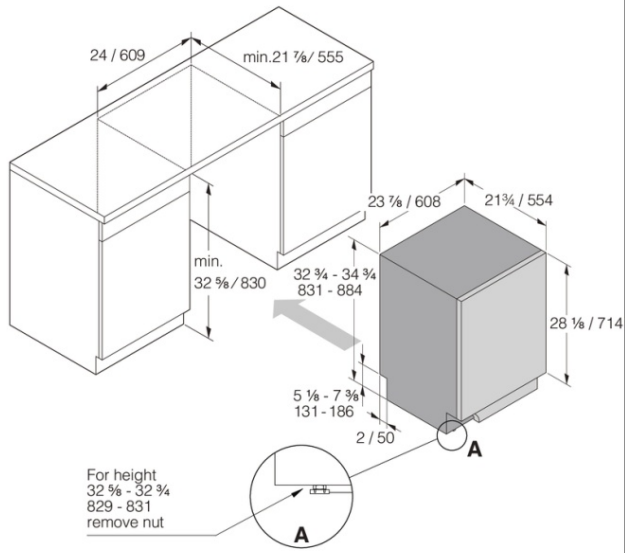

Safety & Maintenance

- Aqua Safe™
- Kid Safe™ - lockable controls
- Rinse-aid indication: Notification in display

Technical data

- Hot or cold water connection - 9/16
- Max. temperature of inflow water: 140 F
- Noise level: 42 dB(A)
- Estimated annual energy consumption: 235 kWh
- Energy consumption/cycle: 1 kWh
- Estimated annual water consumption: 687 US Gal
- Water consumption/cycle: 3 US Gal
- Consumption in off mode: 0.49 W
- Consumption in standby mode: 0.49 W
- Connection rating: 1300 W
- Number of phases: 1
- Current: 15 A
- Frequency: 60 Hz
- Required inlet water pressure: 0,03-1 MPa
- Net weight: 94 lbs

Dimensions

- Width: 24" (609 mm)
- Height: 32 11/16" (831 mm)
- Depth: 22" (559 mm)
- Maximum product height: 34 11/16" (881 mm)
- Cord length: 47 1/4" (1200 mm)
- Depth with door open: 47 3/16" (1198 mm)
- Length of inflow hose: 64 3/16" (1630 mm)
- Length of outflow hose: 90 9/16" (2300 mm)

Logistic information

- Packaging width: 25 3/16" (640 mm)
 - Packaging height: 35 1/16" (890 mm)
 - Packaging depth: 26 3/4" (680 mm)
 - Total weight of packaged product: 101 lbs
 - Code: 737061
 - EAN code: 3838782510380
 - Market: Domestic
 - Range: Style
-

Measurements: inches / millimetres

DW40 Built-in dishwasher XL USA