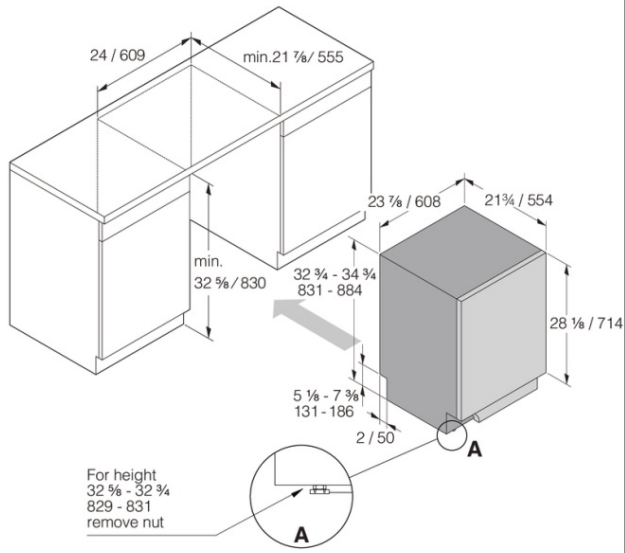

Safety & Maintenance

- Aqua Safe™
- Kid Safe™ - lockable controls
- Rinse-aid indication: Notification in display
- Salt indication: Salt indication: Notification in display

Technical data

- Hot or cold water connection - 9/16
- Max. temperature of inflow water: 140 F
- Noise level: 42 dB(A)
- Estimated annual energy consumption: 235 kWh
- Energy consumption/cycle: 1 kWh
- Estimated annual water consumption: 687 US Gal
- Water consumption/cycle: 3 US Gal
- Consumption in off mode: 0.49 W
- Consumption in standby mode: 0.49 W
- Connection rating: 1300 W
- Number of phases: 1
- Current: 15 A
- Frequency: 60 Hz
- Required inlet water pressure: 0,03-1 MPa
- Net weight: 96 lbs

Dimensions

- Width: 24" (609 mm)
- Height: 32 11/16" (831 mm)
- Depth: 22" (559 mm)
- Maximum product height: 34 11/16" (881 mm)
- Cord length: 47 1/4" (1200 mm)
- Depth with door open: 47 3/16" (1198 mm)
- Length of inflow hose: 64 3/16" (1630 mm)
- Length of outflow hose: 90 9/16" (2300 mm)

Logistic information

- Packaging width: 25 3/16" (640 mm)
- Packaging height: 35 1/16" (890 mm)
- Packaging depth: 26 3/4" (680 mm)
- Total weight of packaged product: 103 lbs
- Code: 737062
- EAN code: 3838782508158
- Market: Domestic
- Range: Style

Measurements: inches / millimetres

DW40 Built-in dishwasher XL USA