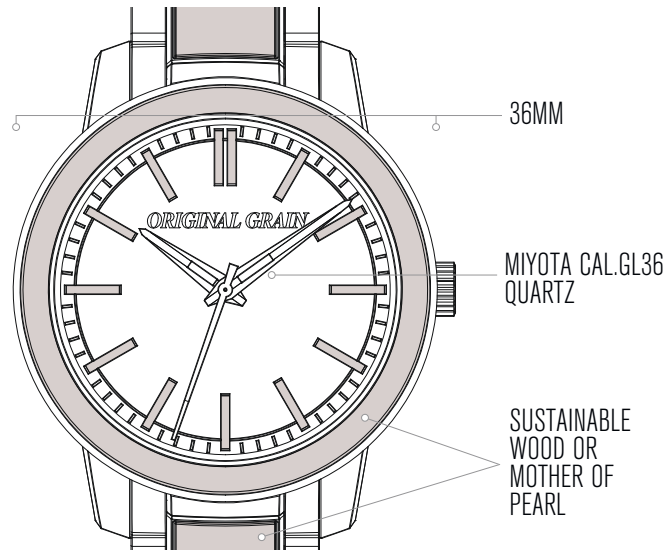

## BARREL 36MM — SPECS

**MOVEMENT** Miyota CAL.GL36 Quartz

**CASE SIZE** 36MM

**DIAL** 2 Layer Dial

**MATERIAL** Sustainable Wood, Horween Leather & MOP

**METAL** 316L Stainless Steel

**BAND WIDTH** 16MM

**GLASS COVER** Mineral Crystal

## BARREL 36MM — SET TIME

- (1) Pull the crown out to the **Position 1**.
- (2). Turn the crown to set hour and minute hands.
- (3) When the crown is pushed back to the normal position, second hand begins to run.