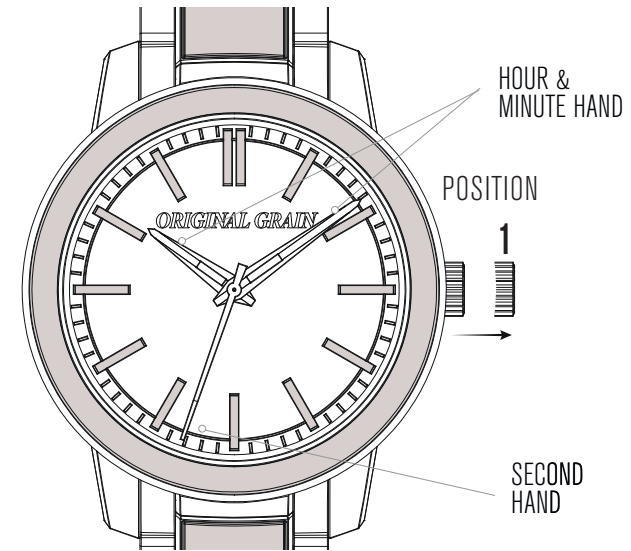

## BARREL 36MM — SPECS

**MOVEMENT** Miyota CAL.GL36 Quartz

**CASE SIZE** 36MM

**DIAL** 2 Layer Dial

**MATERIAL** Sustainable Wood, Horween Leather & MOP

**METAL** 316L Stainless Steel

**BAND WIDTH** 16MM

**GLASS COVER** Mineral Crystal

## BARREL 36MM — SET TIME

- (1) Pull the crown out to the **Position 1**.
- (2). Turn the crown to set hour and minute hands.
- (3) When the crown is pushed back to the normal position, second hand begins to run.