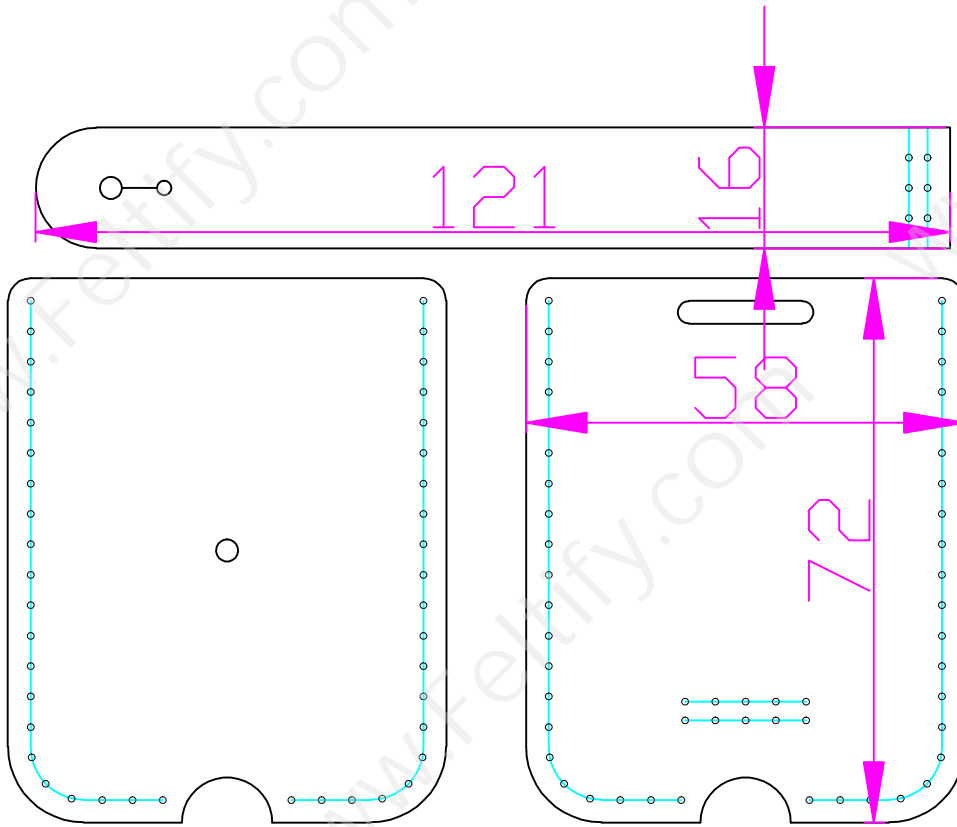

Print at actual size (A4)

MHE

Guides
Shipping 7

claims
to a long list of me
have helped.
The list included
mounting systems
for paintings and e
it also called for s
upgrade
system
pre

Greene was supposed to be
the capstone of an obsessive
30-year undertaking, one that
would build on the wisdom
critical success of the
volumes and tak
of the man as
instead
fam