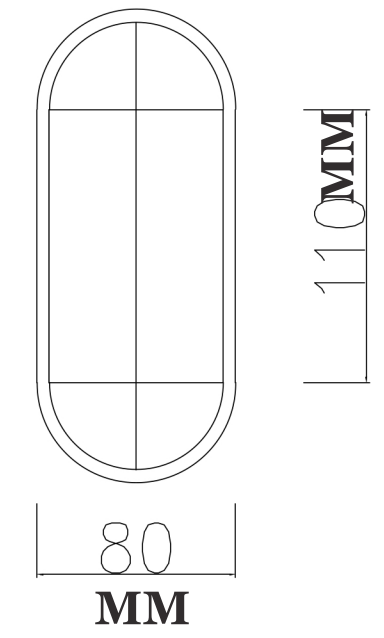

Get More FREE
Patterns on www.feltify.com

Get More Leather Patterns
on www.feltify.com

Shoulder Strap Loop Width: 2cm Length: 10cm
Shoulder Strap Width: 2.5cm Length: 100cm or more