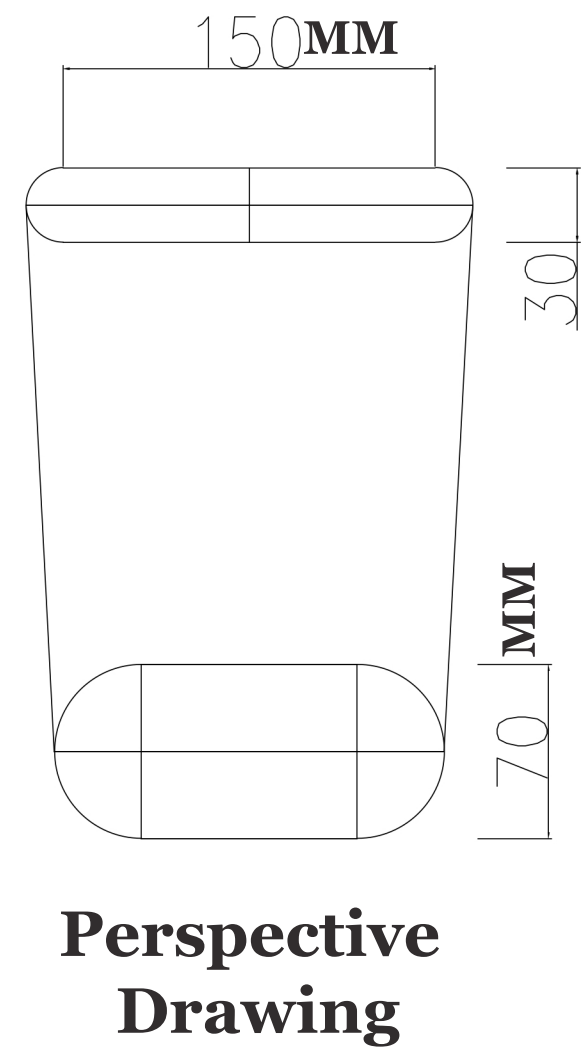

Get More FREE
Patterns on www.feltify.com

Get More Leather Patterns
on www.feltify.com

Shoulder Strap Loop Width: 2cm Length: 10cm
Shoulder Strap Width: 2.5cm Length: 100cm or more