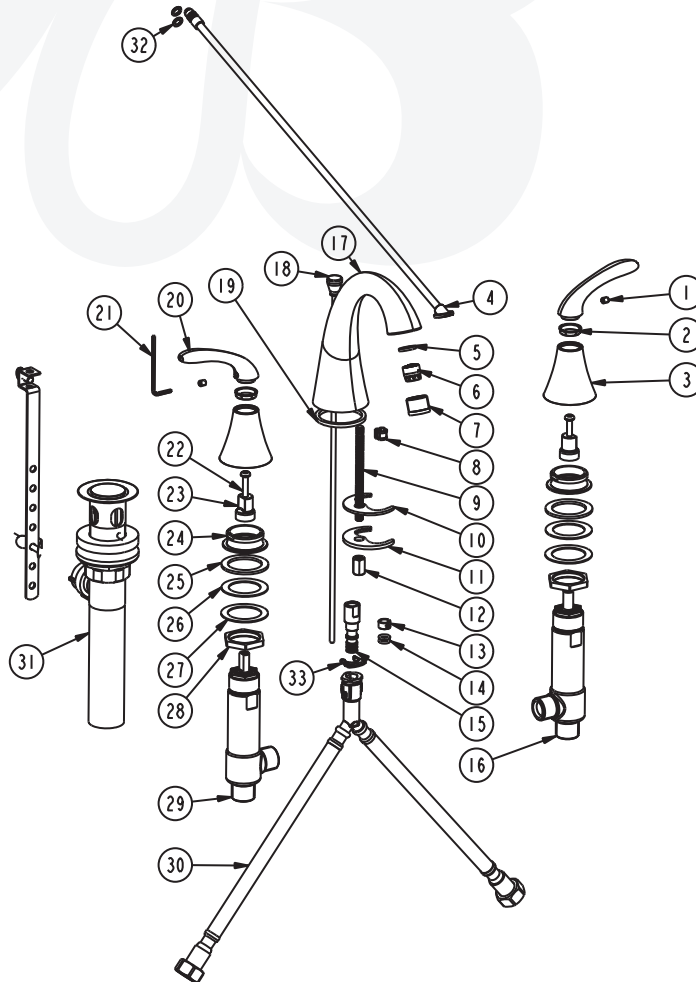

**W4520001-12, W4520029-12, W4520049-12 - Trend Widespread Faucet**

**Description**

- TREND 8"- 16" widespread lavatory faucet
- 90° Turn ceramic disc cartridges
- 1/2" NPS connections
- 1.2 GPM @ 60 PSI
- 50-50 Pop-up drain assembly included

**Colors / Finishes**

- W4520001-2 - Chrome
- W4520029-2 - Satin Nickel
- W4520049-2 - Matte Black

**BREAK DOWN  
Component Parts List**

33	CTRP0102	1
32	CTRR0182	2
31	ATAA0062	1
30	ATBP0609	1
29	CTPN0032	1
28	CTNT0022	2
27	CTWT0065	2
26	CTWR0297	2
25	CTWR0276	2
24	CTNB0282	2
23	CTCP0382	2
22	CTST1005	2
21	CCOT0002	1
20	CTHZ0474	2
19	CTWR0290	1
18	ATBM0025	1
17	CTFZ0035	1
16	CTPN0033	1
15	CTMP0063	1
14	CTRR0071	2
13	CTCP0485	1
12	CTNB0321	1
11	CTWT0081	1
10	CTWP0058	1
9	CTST0013	1
8	CTCP0666	1
7	CTCP0664	1
6	ATBX0101	1
5	CTWR0058	1
4	ATBP0607	1
3	CTCZ0161	2
2	CTCP0429	2
1	CTST0117	2
NO.	Part No	Qty

Item Number	Type	Date
W4520001-12, W4520029-12, W4520049-12	Widespread Faucet	5-11-2021