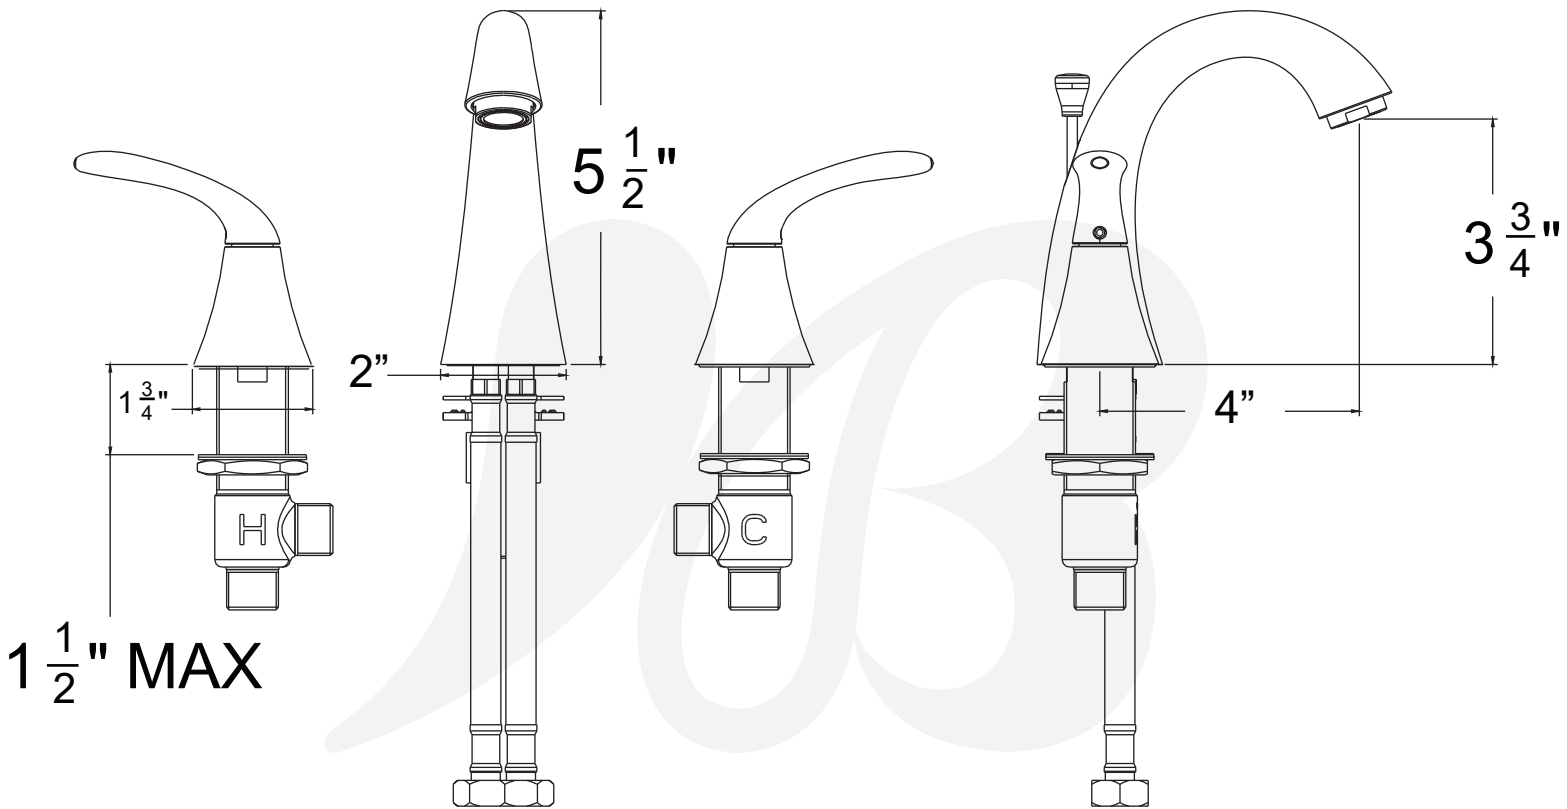

**W4520001-12, W4520029-12, W4520049-12 - Trend Widespread Faucet**

**Description**

- TREND 8"- 16" widespread lavatory faucet
- 90° Turn ceramic disc cartridges
- 1/2" NPS connections
- 1.2 GPM @ 60 PSI
- 50-50 Pop-up drain assembly included

**Colors / Finishes**

- W4520001-2 - Chrome
- W4520029-2 - Satin Nickel
- W4520049-2 - Matte Black

**BREAK DOWN  
Component Parts List**

33	CTRP0102	1
32	CTRR0182	2
31	ATAA0062	1
30	ATBP0609	1
29	CTPN0032	1
28	CTNT0022	2
27	CTWT0065	2
26	CTWR0297	2
25	CTWR0276	2
24	CTNB0282	2
23	CTCP0382	2
22	CTST1005	2
21	CCOT0002	1
20	CTHZ0474	2
19	CTWR0290	1
18	ATBM0025	1
17	CTFZ0035	1
16	CTPN0033	1
15	CTMP0063	1
14	CTRR0071	2
13	CTCP0485	1
12	CTNB0321	1
11	CTWT0081	1
10	CTWP0058	1
9	CTST0013	1
8	CTCP0666	1
7	CTCP0664	1
6	ATBX0101	1
5	CTWR0058	1
4	ATBP0607	1
3	CTCZ0161	2
2	CTCP0429	2
1	CTST0117	2
NO.	Part No	Qty

Item Number	Type	Date
W4520001-12, W4520029-12, W4520049-12	Widespread Faucet	5-11-2021