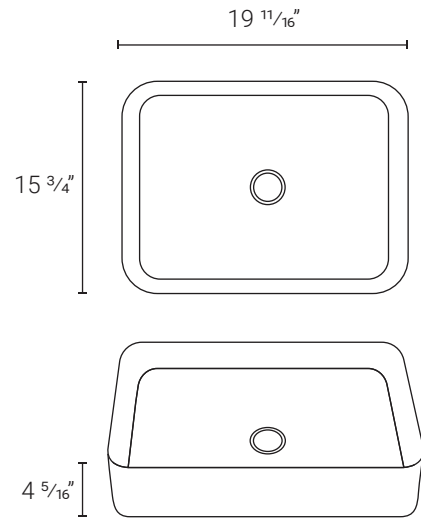

16 ⁵/₁₆" x 16 ⁵/₁₆" x 4 ³/₄" SM-VS222 - White
 *Matching Drain: SM-PD23

14 ⁹/₁₆" x 14 ⁹/₁₆" x 5 ⁵/₁₆" SM-VS230 - White
 *Matching Drain: SM-PD24
 SM-PD25

24 ³/₁₆" x 16 ¹/₈" x 4 ¹/₂" SM-VS231 - White
 *Matching Drain: SM-PD24
 SM-PD25

*Compatible drains sold separately - multiple color options available.
 NOTE: Sinks are compatible with all standard vessel sink faucets.

15 3/4" x 15 3/4" x 4 5/16" SM-VS232 - White

*Matching Drain: SM-PD24
SM-PD25