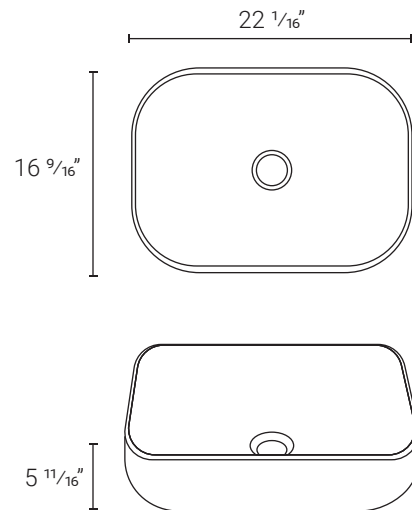

16 9/16" x 16 9/16" x 6 5/16" SM-VS252 - White

*Matching Drain: SM-PD23

*Compatible drains sold separately - multiple color options available.
NOTE: Sinks are compatible with all standard vessel sink faucets.

19 11/16" x 19 11/16" x 6 1/2" SM-VS262 - White

*Matching Drain: SM-PD23

25 3/16" x 16 1/8" x 4 15/16" SM-VS272 - White

*Matching Drain: SM-PD24
SM-PD25

17 3/4" x 15 3/4" x 5 11/16" SM-VS273 - White

*Matching Drain: SM-PD24
SM-PD25