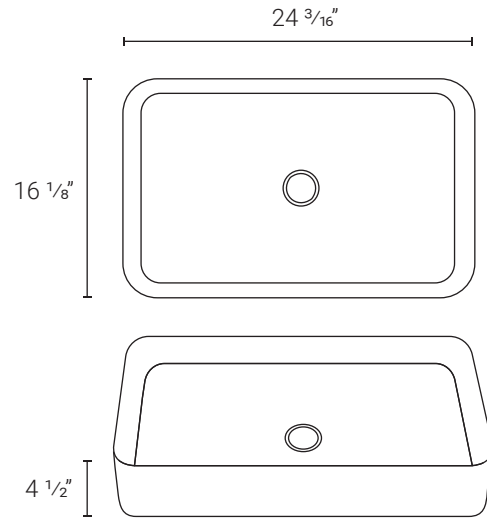

*Matching Drain: SM-PD23

*Compatible drains sold separately - multiple color options available.
NOTE: Sinks are compatible with all standard vessel sink faucets.

16 ¹⁵/₁₆" x 16 ¹⁵/₁₆" x 6 ¹¹/₁₆" SM-VS212 - White
 *Matching Drain: SM-PD23

16 ⁵/₁₆" x 16 ⁵/₁₆" x 4 ³/₄" SM-VS222 - White
 *Matching Drain: SM-PD23

14 ⁹/₁₆" x 14 ⁹/₁₆" x 5 ⁵/₁₆" SM-VS230 - White
 *Matching Drain: SM-PD24
 SM-PD25

24 ³/₁₆" x 16 ¹/₈" x 4 ¹/₂" SM-VS231 - White
 *Matching Drain: SM-PD24
 SM-PD25