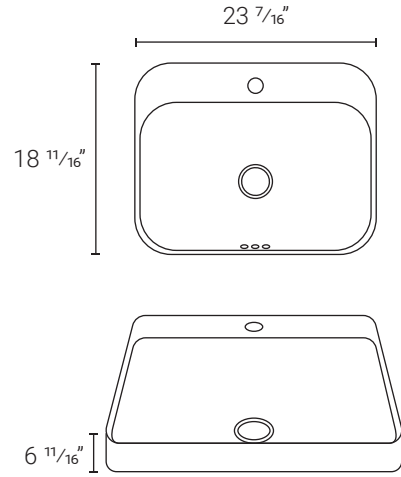

23 7/16" x 18 11/16" x 6 11/16" SM-VS202 - White

*Matching Drain: SM-PD23