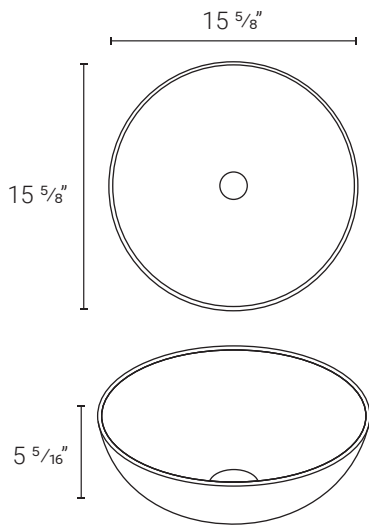

15 5/8" x 15 5/8" x 5 5/16"

*Matching Drain: SM-PD24
SM-PD25

SM-VS240 - White
SM-VS241 - Matte Black
SM-VS243 - Matte Grey
SM-VS244 - Matte Pink
SM-VS245 - Matte Red