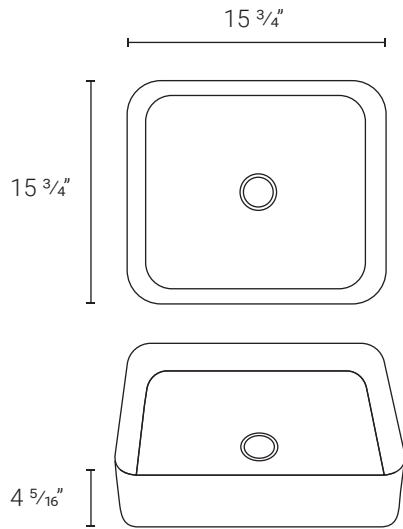

*Matching Drain: SM-PD23

*Compatible drains sold separately - multiple color options available.
NOTE: Sinks are compatible with all standard vessel sink faucets.

16 ¹⁵/₁₆" x 16 ¹⁵/₁₆" x 6 ¹¹/₁₆" SM-VS212 - White
 *Matching Drain: SM-PD23

16 ⁵/₁₆" x 16 ⁵/₁₆" x 4 ³/₄" SM-VS222 - White
 *Matching Drain: SM-PD23

14 ⁹/₁₆" x 14 ⁹/₁₆" x 5 ⁵/₁₆" SM-VS230 - White
 *Matching Drain: SM-PD24
 SM-PD25

24 ³/₁₆" x 16 ¹/₈" x 4 ¹/₂" SM-VS231 - White
 *Matching Drain: SM-PD24
 SM-PD25

*Compatible drains sold separately - multiple color options available.
 NOTE: Sinks are compatible with all standard vessel sink faucets.

15 3/4" x 15 3/4" x 4 5/16" SM-VS232 - White

*Matching Drain: SM-PD24
SM-PD25