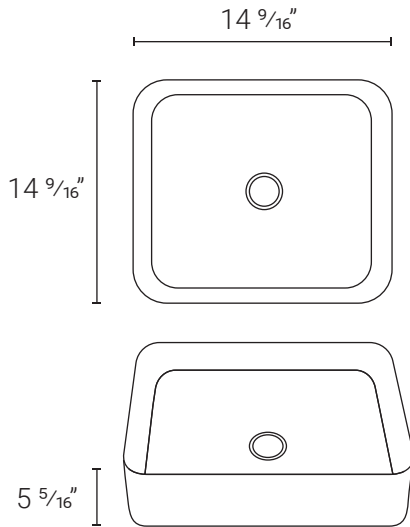

*Matching Drain: SM-PD24
SM-PD25

23 7/16" x 18 11/16" x 6 11/16" SM-VS202 - White

*Matching Drain: SM-PD23

19 7/8" x 13 3/4" x 4 3/4" SM-VS203 - White

*Matching Drain: SM-PD24
SM-PD25

23 1/4" x 15 3/8" x 8 11/16" SM-VS211 - White

*Matching Drain: SM-PD23

*Compatible drains sold separately - multiple color options available.
NOTE: Sinks are compatible with all standard vessel sink faucets.

16 ¹⁵/₁₆" x 16 ¹⁵/₁₆" x 6 ¹¹/₁₆" SM-VS212 - White
 *Matching Drain: SM-PD23

16 ⁵/₁₆" x 16 ⁵/₁₆" x 4 ³/₄" SM-VS222 - White
 *Matching Drain: SM-PD23

14 ⁹/₁₆" x 14 ⁹/₁₆" x 5 ⁵/₁₆" SM-VS230 - White
 *Matching Drain: SM-PD24
 SM-PD25

24 ³/₁₆" x 16 ¹/₈" x 4 ¹/₂" SM-VS231 - White
 *Matching Drain: SM-PD24
 SM-PD25