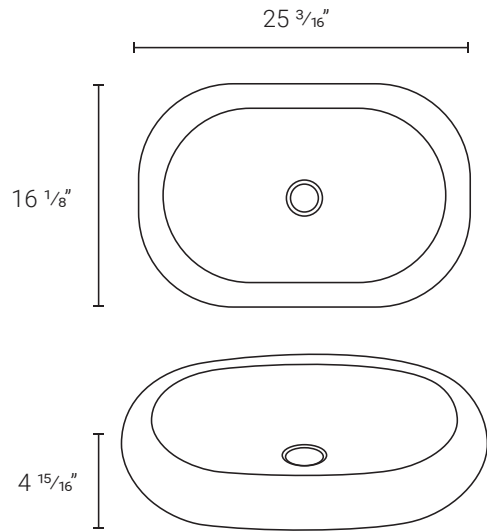

16 9/16" x 16 9/16" x 6 5/16" SM-VS252 - White

*Matching Drain: SM-PD23

*Compatible drains sold separately - multiple color options available.
NOTE: Sinks are compatible with all standard vessel sink faucets.

19 11/16" x 19 11/16" x 6 1/2" SM-VS262 - White

*Matching Drain: SM-PD23

25 3/16" x 16 1/8" x 4 15/16" SM-VS272 - White

*Matching Drain: SM-PD24
SM-PD25

17 3/4" x 15 3/4" x 5 11/16" SM-VS273 - White

*Matching Drain: SM-PD24
SM-PD25