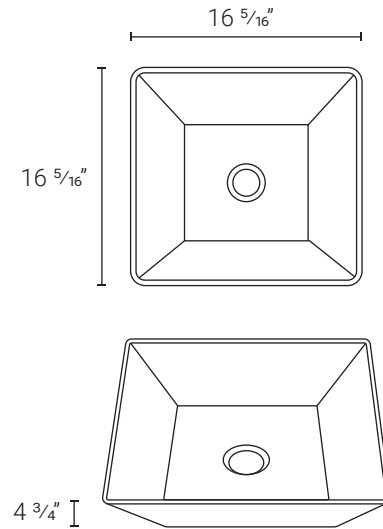

16 ⁵/₁₆" x 16 ⁵/₁₆" x 4 ³/₄" SM-VS222 - White
*Matching Drain: SM-PD23