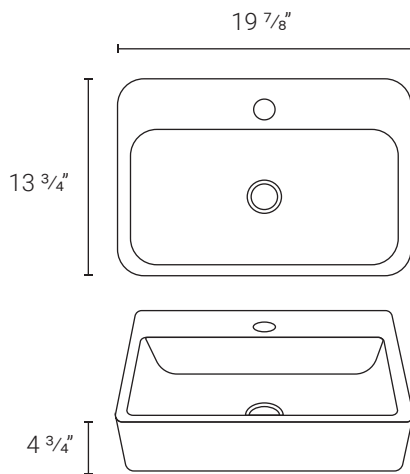

19 7/8" x 13 3/4" x 4 3/4" SM-VS203 - White

*Matching Drain: SM-PD24
SM-PD25