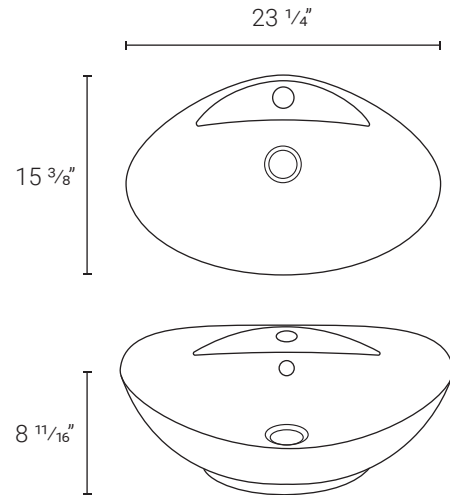

*Matching Drain: SM-PD24
SM-PD25

23 7/16" x 18 11/16" x 6 11/16" SM-VS202 - White

*Matching Drain: SM-PD23

19 7/8" x 13 3/4" x 4 3/4" SM-VS203 - White

*Matching Drain: SM-PD24
SM-PD25

23 1/4" x 15 3/8" x 8 11/16" SM-VS211 - White