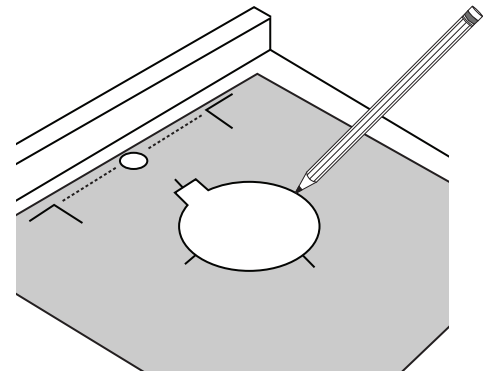

The step-by-step guidelines in the installation instructions are a general reference for installing a Swiss Madison Sink.
Should there be any discrepancies, Swiss Madison cannot be held liable.
It is recommended to install all Swiss Madison products by hiring a licensed professional.

1. Read the complete instruction manual before beginning installation.
2. Confirm that your model will fit in intended location and plumbing fixtures are located where legally required before beginning installation.
3. Not all drawings on this manual are drawn to scale. Please refer to the model chart.
4. Two people are recommended to install and move this product.

1. Mark Faucet Holes and Drain Location

- Place sink in desired location on countertop and mark the drain hole and faucet hole with a pencil.

NOTE: Make sure clearance is suitable for backsplash, faucet, and plumbing for the sink.