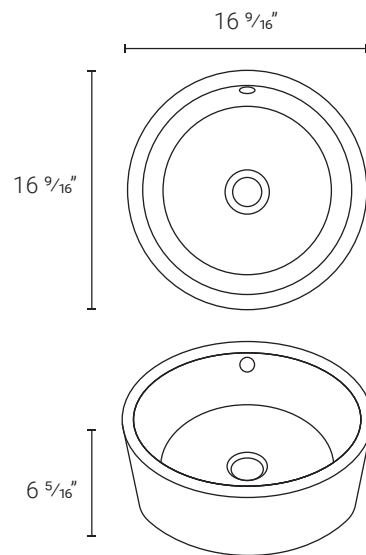

*Compatible drains sold separately - multiple color options available.
 NOTE: Sinks are compatible with all standard vessel sink faucets.

15 3/4" x 15 3/4" x 4 5/16" SM-VS232 - White

*Matching Drain: SM-PD24
SM-PD25

19 11/16" x 15 3/4" x 4 5/16" SM-VS242 - White

*Matching Drain: SM-PD24
SM-PD25

15 5/8" x 15 5/8" x 5 5/16"

*Matching Drain: SM-PD24
SM-PD25

SM-VS240 - White
SM-VS241 - Matte Black
SM-VS243 - Matte Grey
SM-VS244 - Matte Pink
SM-VS245 - Matte Red

16 9/16" x 16 9/16" x 6 5/16" SM-VS252 - White

*Matching Drain: SM-PD23

*Compatible drains sold separately - multiple color options available.
NOTE: Sinks are compatible with all standard vessel sink faucets.