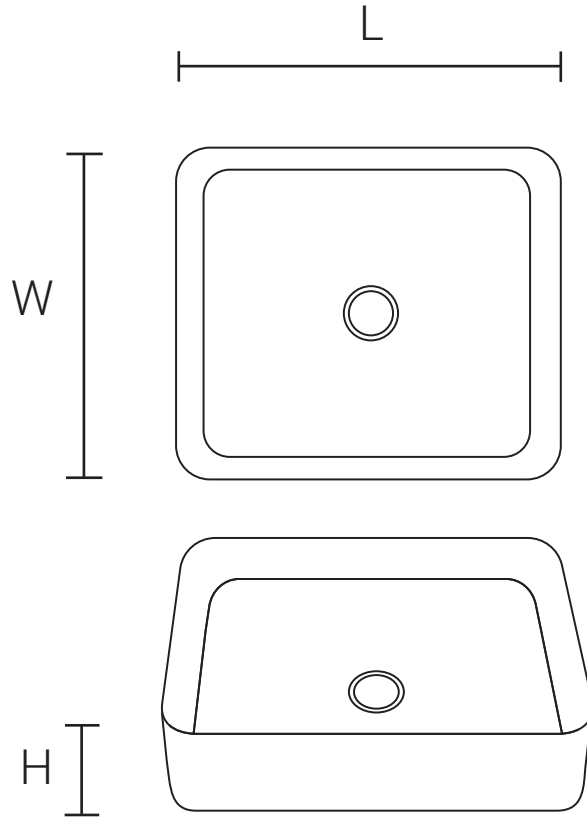

SUGGESTED TOOLS AND MATERIALS

PARTS LIST

- Swiss Madison Sink
- Sink Faucet (not included)
- Sink Drain (not included)

NOTE: Specialized tools may be necessary to install a Swiss Madison Vessel Sink with countertop materials other than wood, marble, or granite.