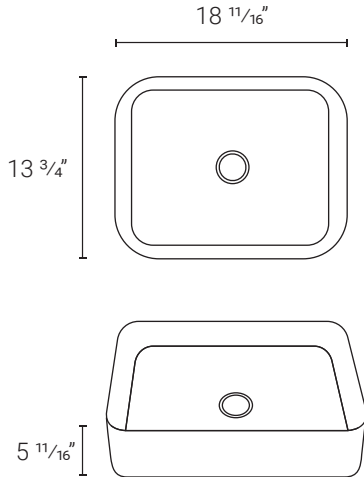

18 11/16" x 13 3/4" x 5 11/16" SM-VS201 - White

*Matching Drain: SM-PD24
SM-PD25