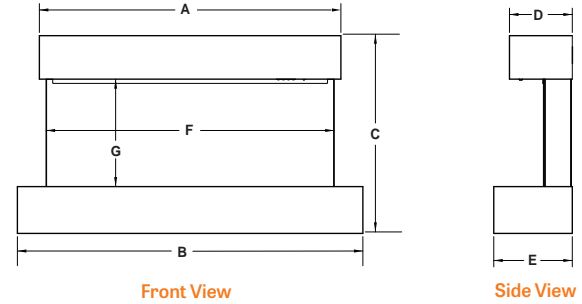

Model	BTU Output	Width (A)	Width (B)	Height (C)	Depth (D)	Depth (E)	Viewing Area (F x G)
SF-FM43-WH	5,000	37-13/16" [960]	43-5/16" [1100]	23-5/16" [592]	7-7/8" [200]	9-7/8" [250]	36-1/16" x 12-5/8" [916 x 321]