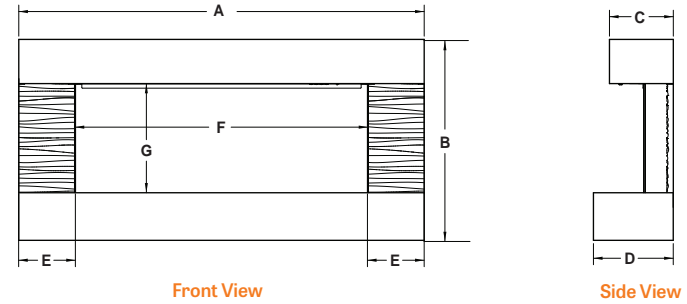

Front View

Side View

Top View

Format

Outdoor Forum

Model	BTU Output	Width (A)	Height (B)	Depth (C)	Depth (D)	Sides (E)	Viewing Area (F x G)
SF-FM50-WH	5,000	50" [1270]	23-5/16" [592]	7-7/8" [200]	9-7/8" [250]	6-7/8" [175]	36-1/16" x 12-5/8" [916 x 321]
SF-FM60-WH	5,000	59-7/8" [1520]	23-5/16" [592]	7-7/8" [200]	9-7/8" [250]	11-13/16" [300]	36-1/16" x 12-5/8" [916 x 321]