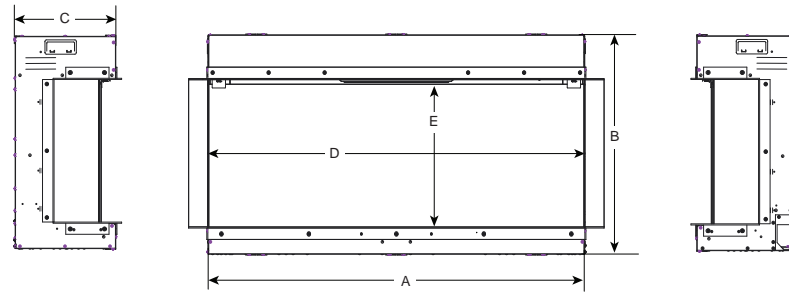

Scion Trinity

Model	BTU Output	Width (A)		Height (B)		Depth (C)		Viewing Area (D x E)
		Unit	Framing	Unit	Framing	Unit	Framing	
SF-SCT43-BK	5,000	42-1/2" [1080]	42-3/4" [1086]	22-1/4" [565]	22-5/8" [575]	11-1/4" [286]	11-1/2" [194]	42-1/2" x 14-3/4" [1080 x 375]
SF-SCT55-BK	5,000	54-1/2" [1384]	54-5/8" [1387]	22-1/4" [565]	22-5/8" [575]	11-1/4" [286]	11-1/2" [194]	54-1/16" x 14-3/4" [1373 x 375]