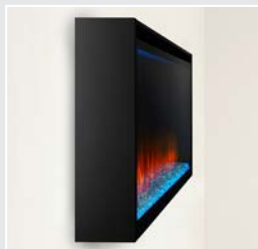

Allusion Platinum

Creating an elegant focal point in your home has never been easier. Designed with comfort and ambiance in mind, the Allusion Platinum provides an impressive viewing area within a minimal frame.

Features

- Clear crystal media and ceramic white stones come standard
- Available in 50", 60", and 72" wide models
- Flexible installation: Fully recess for a flush look, or surface-mount with the optional wall-mount kit
- Optional non-structural Boyd Build-Out kit; 50" model only

Wall Mounted