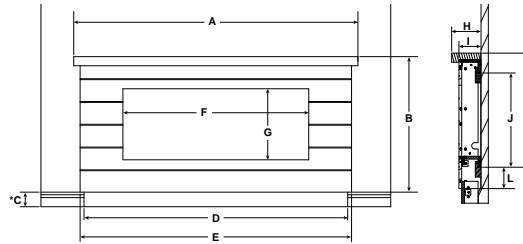

Side View

Front View

Side View

Allusion Platinum

Optional Boyd Build-Out Kit for 50" Allusion Platinum

Model	BTU Output	Width			Height			Depth		Viewing Area (F x G)
		Front (A)	Back (B)	Framing	Front (C)	Back (D)	Framing	Unit (E)	Framing*	
SF-ALLP50-BK	5,000	52-5/16" [1329]	50-1/2" [1295]	51" [1 295]	20-7/16" [519]	19-3/8" [492]	19-3/4" [502]	5-5/8" [143]	2" x 6"	48" x 15" [1219 x 381]
SF-ALLP60-BK	5,000	62-5/16" [1583]	60-1/2" [1537]	61" [1549]	20-7/16" [519]	19-3/8" [492]	19-3/4" [502]	5-5/8" [143]	2" x 6"	58" x 15" [1473 x 381]
SF-ALLP72-BK	5,000	74-5/16" [1888]	72-1/2" [1842]	73" [1854]	20-7/16" [519]	19-3/8" [492]	19-3/4" [502]	5-5/8" [143]	2" x 6"	70" x 15" [1778 x 381]

Front View

Top View

Side View

Front View

Side View

* Baseboard height if using toe kick.

Model		A	B	*C	D	E	F
Modern Farmhouse BOK-MF-ALLP50	in.	78-1/8	37-1/4	1-1/2 - 5-1/2	72-1/2	74-1/4	51
	mm	1984	946	38 - 140	1842	1886	1295
Ready-to-Finish BOK-RTF-ALLP50	in.	67-3/4	34-1/2	1-1/2 - 5-1/2	62-3/4	64-3/4	51
	mm	1721	876	38 - 140	1594	1645	1295