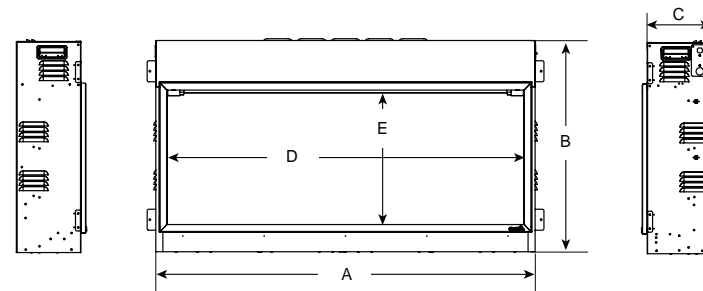

Side View

Front View

Side View

Specifications

Scion

Model	BTU Output	Width (A)		Height (B)		Depth (C)		Viewing Area (D x E)
		Unit	Framing	Unit	Framing	Unit	Framing	
SF-SC43-BK	5,000	44-1/2" [1130]	45" [1143]	23-7/8" [606]	24-1/4" [616]	7-5/8" [194]	7-5/8" [194]	41-1/2" x 15" [1054 x 381]
SF-SC55-BK	5,000	56-1/2" [1435]	57" [1448]	23-7/8" [606]	24-1/4" [616]	7-5/8" [194]	7-5/8" [194]	53-1/4" x 15" [1353 x 381]
SF-SC78-BK	5,000	80" [2032]	80-1/2" [2045]	23-7/8" [606]	24-1/4" [616]	7-5/8" [194]	7-5/8" [194]	76-7/8" x 15" [1953 x 381]