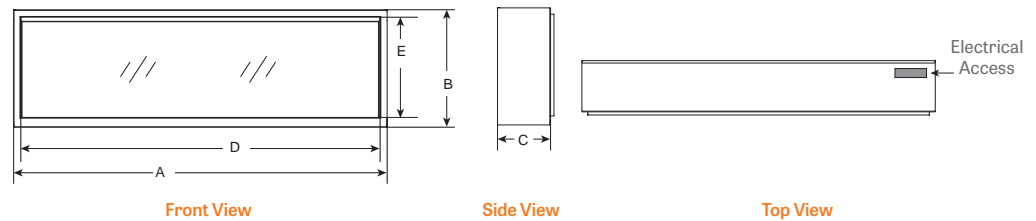

Model	Width (A)	Height (B)	Depth (C)	Glass Size (D x E)
SF-OD43	46" [1168]	18-1/8" [460]	8-1/4" [210]	43-1/2" x 15-7/16" [1104 x 392]
SF-OD55	58" [1473]	18-1/8" [460]	8-1/4" [210]	55-1/2" x 15-7/16" [1410 x 392]