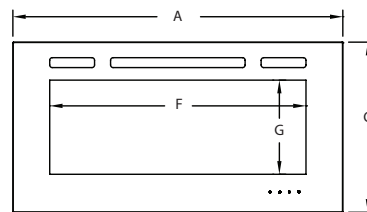

Model	BTU Output	Width			Height			Depth		Viewing Area (F x G)
		Front (A)	Back (B)	Framing*	Front (C)	Back (D)	Framing*	Unit (E)	Framing*	
SF-ALL40-BK	5,000	40-1/2" [1029]	35" [889]	36" [914]	20-1/4" [515]	18" [457]	18-3/8" [467]	5-15/16" [151]	2" x 6"	31-3/8" x 11-1/4" [797 x 285]
SF-ALL48-BK	5,000	48-7/16" [1230]	42-13/16" [1088]	44-5/16" [1126]	20-1/4" [515]	18" [457]	18-3/8" [467]	5-15/16" [151]	2" x 6"	39-3/8" x 11-1/4" [1000 x 285]
SF-ALL60-BK	5,000	60-1/4" [1530]	54-5/8" [1388]	56-1/8" [1426]	20-1/4" [515]	18" [457]	18-3/8" [467]	5-15/16" [151]	2" x 6"	51-3/16" x 11-1/4" [1300 x 285]
SF-ALL84-BK	5,000	83-7/8" [2130]	78-1/4" [1988]	79-1/2" [2019]	20-1/4" [515]	18" [457]	18-3/8" [467]	5-15/16" [151]	2" x 6"	74-7/8" x 11-1/4" [1902 x 285]

Front View