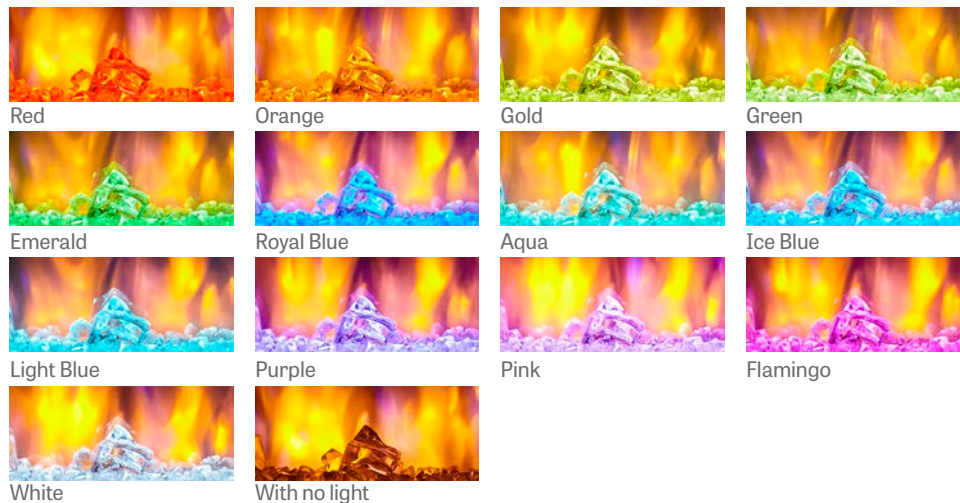

Thirteen ember bed colors

Ember beds are lit with the glow from long-lasting LED lights and provides 13 individual color options as well as the option to continuously rotate through all the colors.