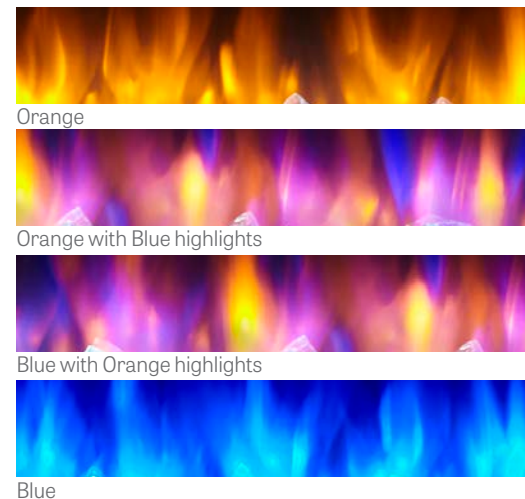

Four flame colors

LED flame technology delivers enhanced energy efficiency in four flame colors.