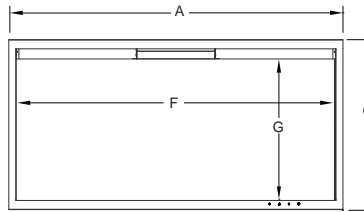

Side View

Front View

Side View

Specifications

Scion

Model	BTU Output	Width (A)		Height (B)		Depth (C)		Viewing Area (D x E)
		Unit	Framing	Unit	Framing	Unit	Framing	
SF-SC43-BK	5,000	44-1/2" [1130]	45" [1143]	23-7/8" [606]	24-1/4" [616]	7-5/8" [194]	7-5/8" [194]	41-1/2" x 15" [1054 x 381]
SF-SC55-BK	5,000	56-1/2" [1435]	57" [1448]	23-7/8" [606]	24-1/4" [616]	7-5/8" [194]	7-5/8" [194]	53-1/4" x 15" [1353 x 381]
SF-SC78-BK	5,000	80" [2032]	80-1/2" [2045]	23-7/8" [606]	24-1/4" [616]	7-5/8" [194]	7-5/8" [194]	76-7/8" x 15" [1953 x 381]

Side View

Front View

Side View

Allusion Platinum

Optional Boyd Build-Out Kit for 50" Allusion Platinum

Model	BTU Output	Width			Height			Depth		Viewing Area (F x G)
		Front (A)	Back (B)	Framing	Front (C)	Back (D)	Framing	Unit (E)	Framing*	
SF-ALLP50-BK	5,000	52-5/16" [1329]	50-1/2" [1295]	51" [1 295]	20-7/16" [519]	19-3/8" [492]	19-3/4" [502]	5-5/8" [143]	2" x 6"	48" x 15" [1219 x 381]
SF-ALLP60-BK	5,000	62-5/16" [1583]	60-1/2" [1537]	61" [1549]	20-7/16" [519]	19-3/8" [492]	19-3/4" [502]	5-5/8" [143]	2" x 6"	58" x 15" [1473 x 381]
SF-ALLP72-BK	5,000	74-5/16" [1888]	72-1/2" [1842]	73" [1854]	20-7/16" [519]	19-3/8" [492]	19-3/4" [502]	5-5/8" [143]	2" x 6"	70" x 15" [1778 x 381]

Front View

Top View

Side View

Front View

Side View

* Baseboard height if using toe kick.

Model		A	B	*C	D	E	F
Modern Farmhouse BOK-MF-ALLP50	in.	78-1/8	37-1/4	1-1/2 - 5-1/2	72-1/2	74-1/4	51
	mm	1984	946	38 - 140	1842	1886	1295
Ready-to-Finish BOK-RTF-ALLP50	in.	67-3/4	34-1/2	1-1/2 - 5-1/2	62-3/4	64-3/4	51
	mm	1721	876	38 - 140	1594	1645	1295