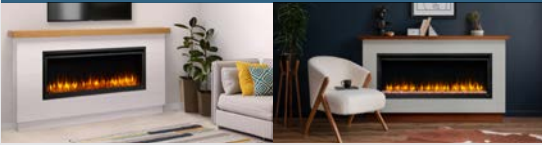

Side View

Front View

Side View

Allusion Platinum

Optional Boyd Build-Out Kit for 50" Allusion Platinum

Model	BTU Output	Width			Height			Depth		Viewing Area (F x G)
		Front (A)	Back (B)	Framing	Front (C)	Back (D)	Framing	Unit (E)	Framing*	
SF-ALLP50-BK	5,000	52-5/16" [1329]	50-1/2" [1295]	51" [1 295]	20-7/16" [519]	19-3/8" [492]	19-3/4" [502]	5-5/8" [143]	2" x 6"	48" x 15" [1219 x 381]
SF-ALLP60-BK	5,000	62-5/16" [1583]	60-1/2" [1537]	61" [1549]	20-7/16" [519]	19-3/8" [492]	19-3/4" [502]	5-5/8" [143]	2" x 6"	58" x 15" [1473 x 381]
SF-ALLP72-BK	5,000	74-5/16" [1888]	72-1/2" [1842]	73" [1854]	20-7/16" [519]	19-3/8" [492]	19-3/4" [502]	5-5/8" [143]	2" x 6"	70" x 15" [1778 x 381]