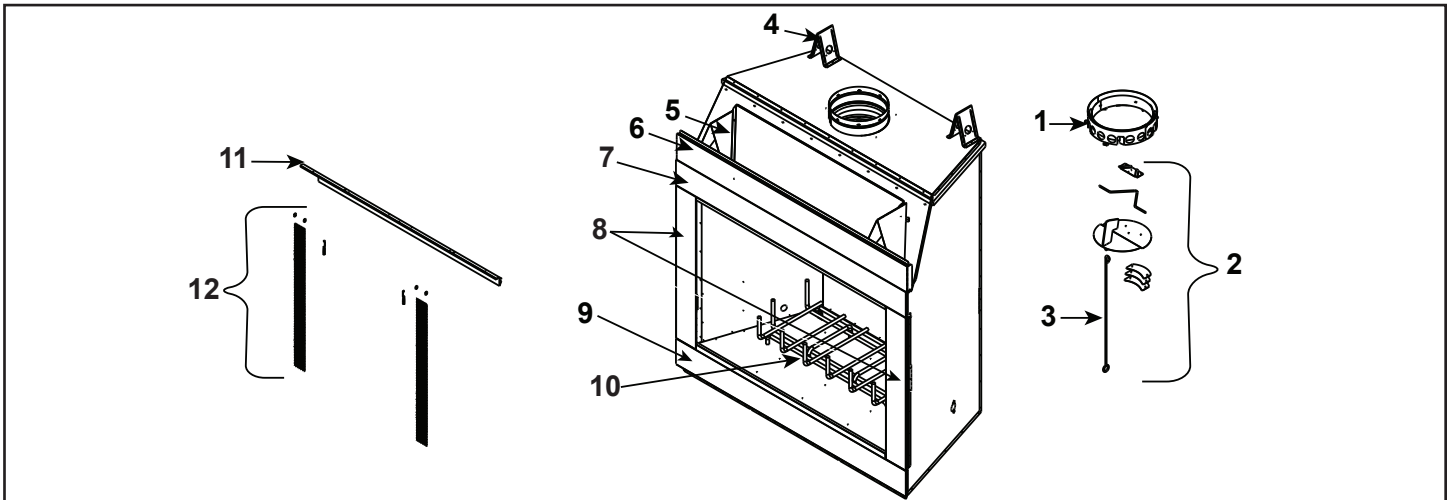

Service Parts

**BILTMORE (SB80, SB80HB)**

42" Woodburning Fireplace

Beginning Manufacturing Date: N/A  
Ending Manufacturing Date: Active

**IMPORTANT: THIS IS DATED INFORMATION.** Parts must be ordered from a dealer or distributor. **Hearth and Home Technologies does not sell directly to consumers.** Provide model number and serial number when requesting service parts from your dealer or distributor.

ITEM	DESCRIPTION	COMMENTS	PART NUMBER
1	Starter Section Assembly		22072B
2	11" Damper Blade Assembly		SRV29964
3	Damper Control		20549
	Damper Weight		SRV19785
4	Rear Top Standoff	Qty 2 req	19228
5	Front Top Standoff	Qty 2 req	SRV11864
6	Top Face		SRV4013-207BK
7	Top Front Face		SRV29922BK
8	Column (Right or Left)		SRV4013-004BK
9	Bottom Front Face		SRV4013-003BK
10	Grate		GR38
11	Smoke Shield		SRV29946BK
12	Firescreen Assembly	Qty 2 req	29958
	Firescreen Handle	1 ea.	SRV10002
	Firescreen Rod	Qty 2 req	28404
	Grate Retainer	Qty 2 req	SRV4017-060
	Nailing Flange	Qty 4 req	SRV31190
	Outside Air Kit		AK22
	Fastener Pack		13580
	Outside Air Shield		SRV33271
	4 in. Outside Air Inlet Ring		25692
	Screen Cover (top only)		SRV29926BK
	Side Trim	Qty 2 req	SRV31326BK
	Strip Protector	Qty 2 req	SRV18320
	Touch-Up Paint		71479