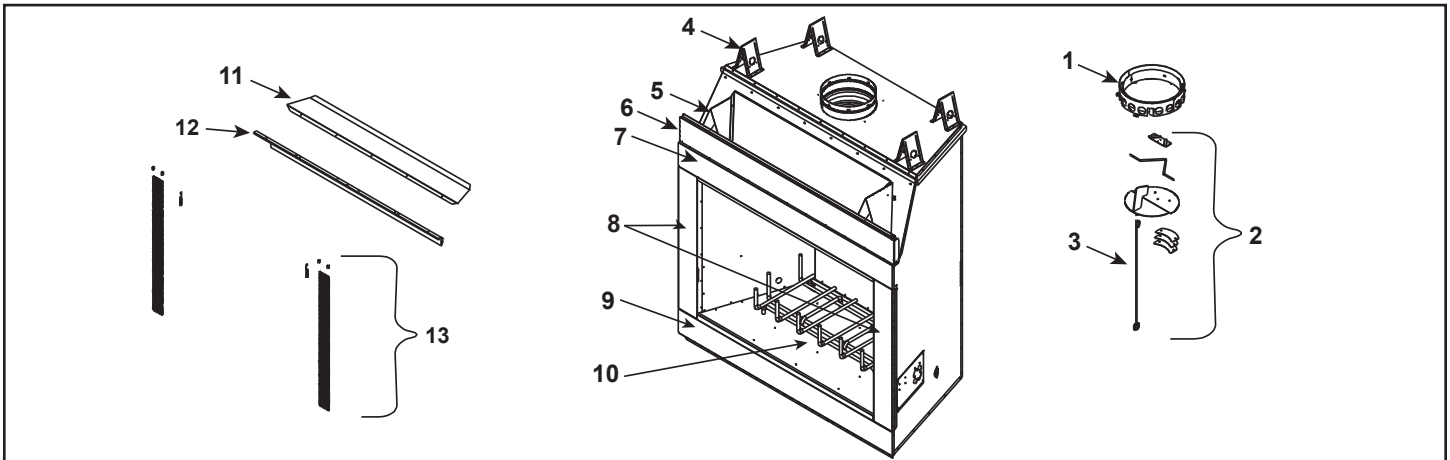

Service Parts **BILTMORE (SB100, SB100HB)**

50" Woodburning Fireplace

Beginning Manufacturing Date: N/A
Ending Manufacturing Date: Active

IMPORTANT: THIS IS DATED INFORMATION. Parts must be ordered from a dealer or distributor. **Hearth and Home Technologies does not sell directly to consumers.** Provide model number and serial number when requesting service parts from your dealer or distributor.

ITEM	DESCRIPTION	COMMENTS	PART NUMBER
1	Starter Section Assembly		22072B
2	Damper Blade Assembly		35160
3	Damper Control		35159
	Damper Weight		SRV19785
4	Rear Top Standoff	Qty 4 req	SRV11864
5	Front Top Standoff	Qty 2 req	34567
6	Top Face		SRV4013-208BK
7	Top Front Face		SRV34544BK
8	Column (Right or Left)		SRV34546BK
9	Bottom Front Face		SRV34542BK
10	Grate		GR39
11	Smoke Shelf		4013-185
12	Smoke Shield		SRV4013-184BK
13	Firescreen Assembly w/Rod	Qty 2 req	35211
	Firescreen Rod	1 ea.	34571
	Firescreen Assembly	1 ea.	SRV34590
	Firescreen Handle	1 ea.	SRV10002
	Heat Shield		34568
	Nailing Flange	Qty 6 req	SRV31190
	Outside Air Kit	Qty 2 req	35191
	Fastener Pack		4025-023
	Outside Air Shield		SRV33271
	4 in. Outside Air Inlet Ring		35192
	Screen Cover (top only)		SRV34548BK
	Strip Protector	Qty 3 req	SRV18320
	Touch-Up Paint		71479