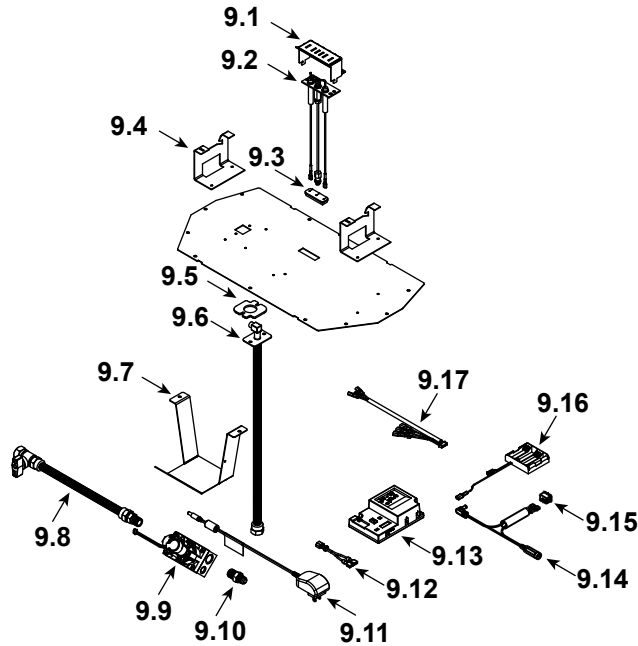

#9 Valve Assembly

IMPORTANT: THIS IS DATED INFORMATION. Parts must be ordered from a dealer or distributor. **Hearth and Home Technologies does not sell directly to consumers.** Provide model number and serial number when requesting service parts from your dealer or distributor.

Stocked at Depot

ITEM	DESCRIPTION	COMMENTS	PART NUMBER	
9.1	Pilot Shield		2491-123	
9.2	Pilot Assembly NG		2106-169	Y
	Pilot Assembly Propane		2106-170	Y
9.3	Grommet		SRV2118-420	
9.4	Burner Support, Left and Right	1 Set	2491-169	
9.5	Gasket		2025-407	
9.6	Bulkhead W/Flex Tube		4021-428	Y
9.7	Valve Bracket		2491-153	
9.8	Flex Ball Valve Assembly, 12"		SRV302-320	Y
	Valve NG		SRV2166-302	Y
9.9	Valve Propane		2166-303	Y
	Male Connector	Pkg of 5	303-315/5	Y
9.10	Transformer, 6 Volt Wall		SRV2326-131	Y
9.11	Jumper Wire		SRV2187-198	Y
9.12	Module, Control IFT		SRV2326-130	Y
9.13	Reset Switch Wire	Propane Only	2550-135	Y
9.14	Reset Switch	Propane Only	2206-298	Y
9.15	Battery Holder 4AA, IFT		SRV2326-134	Y
9.16	Harness, IFT 6 Pin Wiring		SRV2326-132	Y
	Orifice NG (#42C)		582-842	Y
	Orifice Propane (.057C)		582-057	Y

Additional service part numbers appear on following page.