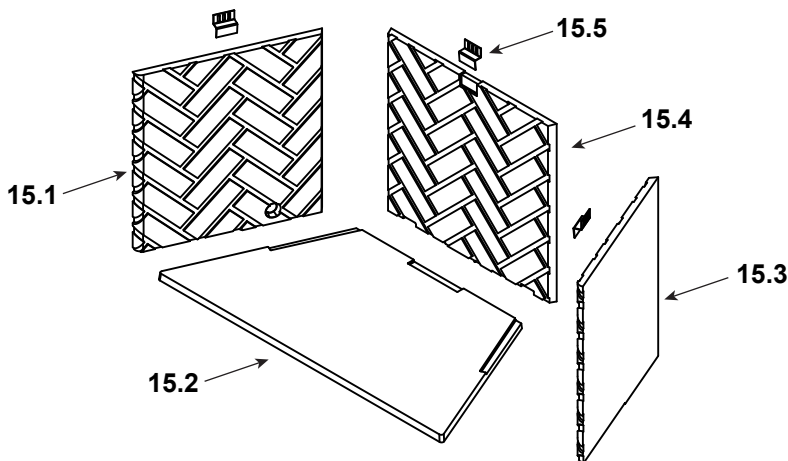

Stocked at Depot

ITEM	DESCRIPTION	COMMENTS	PART NUMBER
Traditional Refractory			
14.1	Side Refractory, 19.43" H x 18.21" W	Qty 2 req	SRV4044-220
14.2	Hearth Refractory, 35.85" F x 17.63" D x 20.91" B		SRV4072-340
14.3	Back Refractory, 19.44" H x 20.91" W		SRV4044-222
14.4	Retainer	Qty 3 req	SRV11847

#15 Herringbone Refractory

Herringbone Refractory			
15.1	Side Refractory, Left 19.43" H x 18.21" W		SRV4048-205
15.2	Hearth Refractory, 35.85" F x 17.63" D x 20.91" B		SRV4072-340
15.3	Side Refractory, Right 19.43" H x 18.21" W		SRV4048-204
15.4	Back Refractory, 19.44" H x 20.91" W		SRV4048-202
15.5	Retainer	Qty 3 req	SRV11847