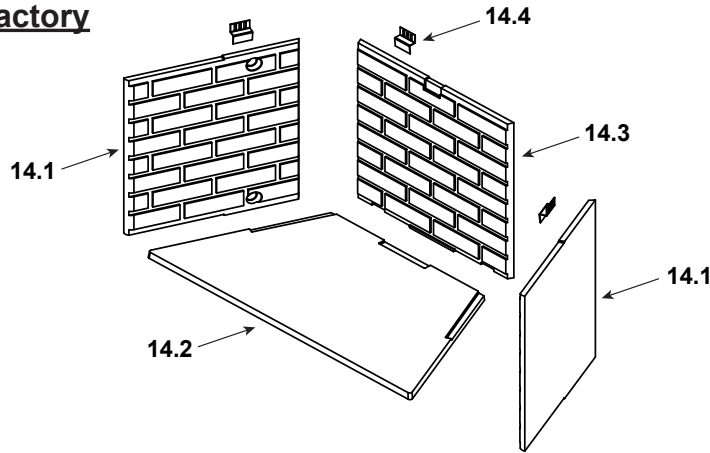

#14 Traditional Refractory

IMPORTANT: THIS IS DATED INFORMATION. Parts must be ordered from a dealer or distributor. **Hearth and Home Technologies does not sell directly to consumers.** Provide model number and serial number when requesting service parts from your dealer or distributor.

Stocked at Depot

ITEM	DESCRIPTION	COMMENTS	PART NUMBER
Traditional Refractory			
14.1	Side Refractory, 19.43" H x 18.21" W	Qty 2 req	SRV4044-220
14.2	Hearth Refractory, 35.85" F x 17.63" D x 20.91" B		SRV4072-340
14.3	Back Refractory, 19.44" H x 20.91" W		SRV4044-222
14.4	Retainer	Qty 3 req	SRV11847