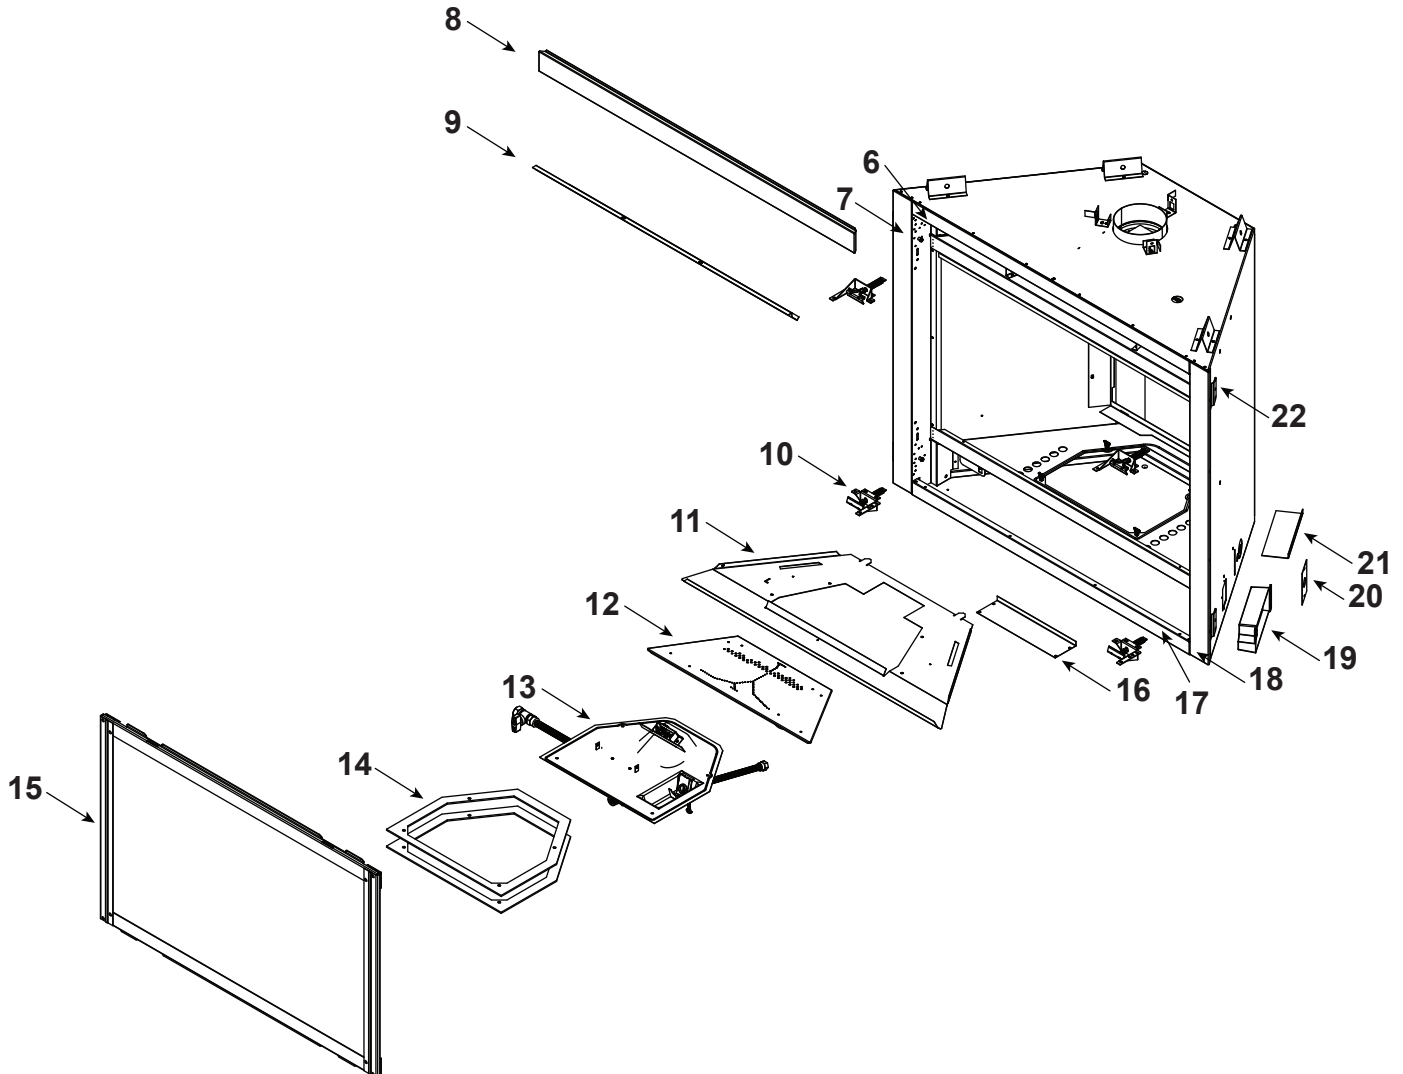

Log Set Assembly

Part number list on following page.

Beginning Manufacturing Date: Feb 2016
Ending Manufacturing Date: Oct 2020
Manufacturing Reactivation Date: May 2022
Ending Manufacturing Date: Mar 2023

IMPORTANT: THIS IS DATED INFORMATION. Parts must be ordered from a dealer or distributor. **Hearth and Home Technologies does not sell directly to consumers.** Provide model number and serial number when requesting service parts from your dealer or distributor.

**Stocked
at Depot**

ITEM	DESCRIPTION	COMMENTS	PART NUMBER	
	Log Set Assembly		SRV2382-070	Y
1	Rear Log		SRV2382-071	
2	Front Left Log		SRV2381-072	
3	Front Right Log		SRV2381-073	
4	Top Log		SRV2382-074	
5	Middle Log		SRV2380-075	
6	Not replaceable must order overlay (CUST4018-001)		4055-196	
7			4055-133	
8	Dry Wall Lip		4031-207	
9	Glass Shield		4031-219	
10	Glass Latch Assembly	Qty 4 req	2382-400	Y
11	Hearth Pan		2382-111	
12	Burner Assembly		2382-007	Y
13	Valve Assembly		Refer to valve page	
14	Gasket, Valve Plate	Qty 2 req	4055-135	
15	Glass Frame Assembly		GLA2382-018	Y
16	Fan Shield		4031-290	
17	Not replaceable must order overlay (CUST4018-001)		4055-196	
18			4055-133	
19	Junction box	Pre LC5475379	SRV4021-013	Y
		Post LC5475379	SRV2326-013	Y
20	Cover Plate		SRV4031-222	
21	Shield Junction Box	Pre LC5475379	4031-193	
22	Nailing Flange	Qty 4 req	SRV4044-161	
	High Limit Switch		SRV4021-383	Y
	Thumb Screws	Pkg of 25	4021-558/25	Y
	Touch-up Paint, Interior	Pre LC5475379	SRV4021-110	
		Post LC5475379	TUPB-12	
	Touch-up Paint, Exterior		TUPB-12	
	Conversion Kit NG		DCKVN-Novus	Y
	Conversion Kit Propane		DCKVP-Novus	Y
	Pilot Orifice NG		SRV593-528	Y
	Pilot Orifice Propane		SRV593-527	Y
	Regulator NG		SRVNGK-DXV	Y
	Regulator Propane		SRVLPK-DXV	Y

Additional service part numbers appear on following page.