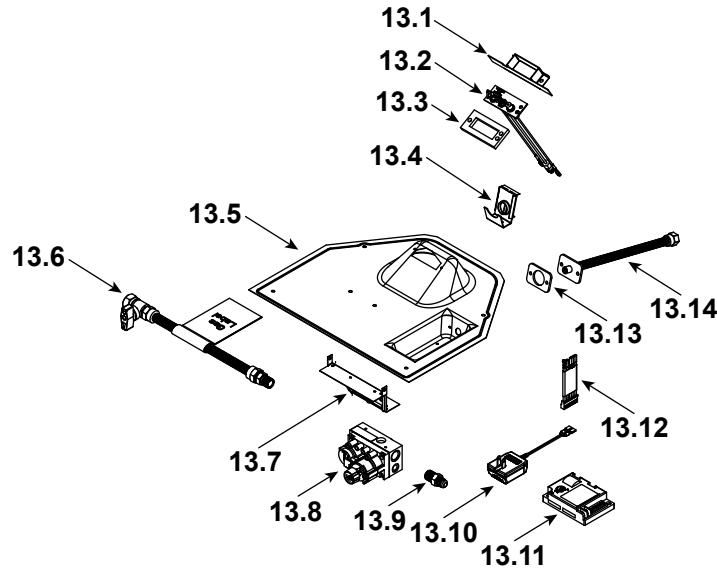

#13 Valve Assembly

IMPORTANT: THIS IS DATED INFORMATION. Parts must be ordered from a dealer or distributor. **Hearth and Home Technologies does not sell directly to consumers.** Provide model number and serial number when requesting service parts from your dealer or distributor.

Stocked at Depot

ITEM	DESCRIPTION	COMMENTS	PART NUMBER	
13.1	Pilot Shield		2382-131	
13.2	Pilot Assembly NG		SRV2090-012	Y
	Pilot Assembly Propane		2090-013	Y
13.3	Gasket, Pilot Assembly		4021-042	
13.4	Air Shutter Assembly		SRV4055-202	Y
13.5	Seal Plate Assembly		2382-584	
13.6	Flex Ball Valve Assembly		SRV302-320	Y
13.7	Valve Bracket		4055-205	
13.8	Valve NG		750-500	Y
	Valve Propane		750-501	Y
13.9	Brass Fitting	Pkg of 5	303-315/5	Y
13.10	3 Volt Transformer		SRV593-593	Y
13.11	Module		SRV593-592	Y
13.12	Module Wire Assembly		SRV593-590	Y
13.13	Gasket, Bulkhead		4021-429	
13.14	Bulkhead, Flexible		4021-512	Y
	Wire Assembly , Wall Switch		SRV2118-170	Y
	Orifice NG (#42C)		582-842	Y
	Orifice Propane (0.058)		SRV4021-602	Y