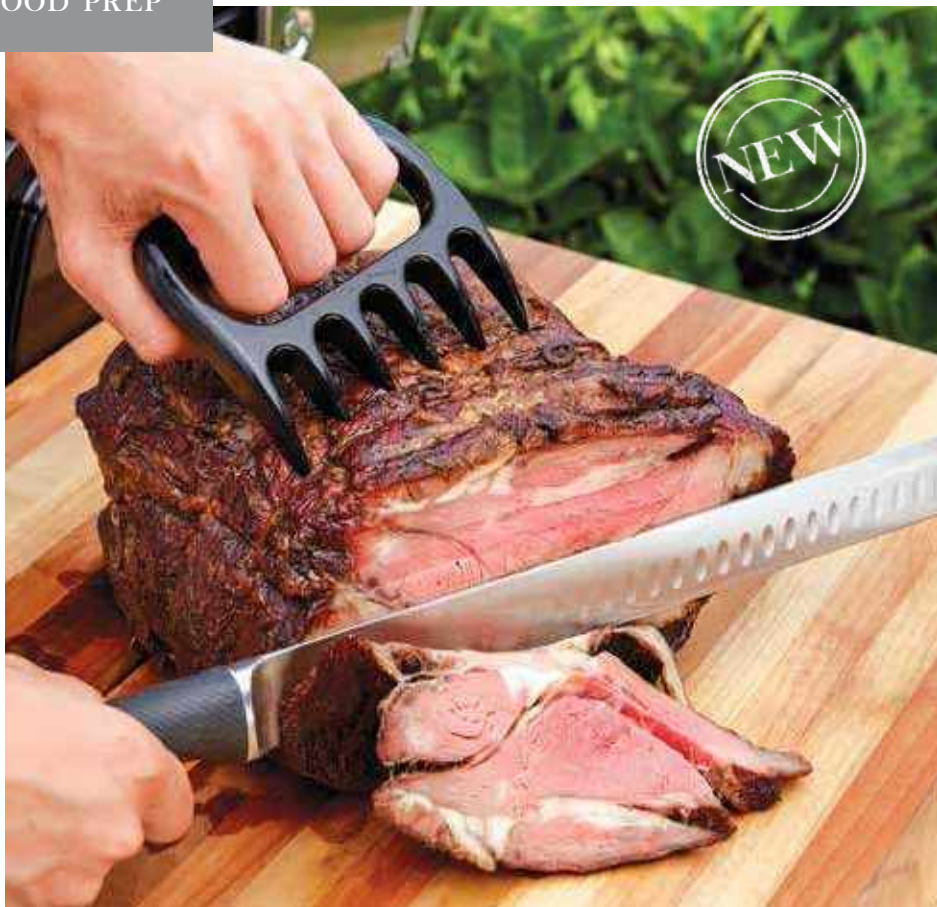

Grilling Claws

40211Y

Coming Fall 2023!

- Set of 2 grilling claws
- The quick and easy way to shred pork, beef and chicken
- Firmly holds meat while lifting or carving
- Case pack: 6

Barbecue Grilling Claws