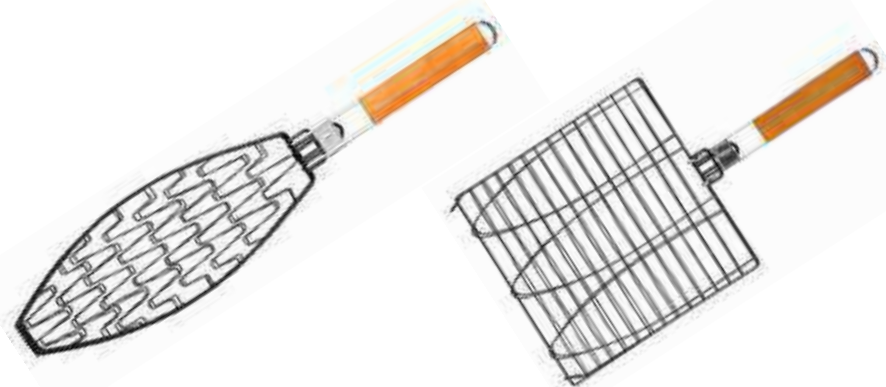

Copper Grill Mat

06198Y

- Perfect for saucy wings, eggs and small foods
- Prevents burning food and flare-ups
- Handles temperatures up to 500°F (260°C)
- Non-stick surface
- Reversible and great to use with smokers, grills and in ovens
- Folds neatly into the plastic pouch for easy storage
- 15.75" x 13"
- 1 reusable mat included
- Case pack: 6

Corn On The Cob Grilling Basket

06633Y

- Finger grip wood handle folds for easy storage
- Non-stick surface
- 7.7" x 14" x 2.4"
- Case pack: 6

Grill/Flip Basket

06762Y

- Removable handle
- Ideal for grilling seafood, veggies and stir fry
- Non-stick surface
- 5.5" x 11.6" x 3.2"
- Case pack: 4