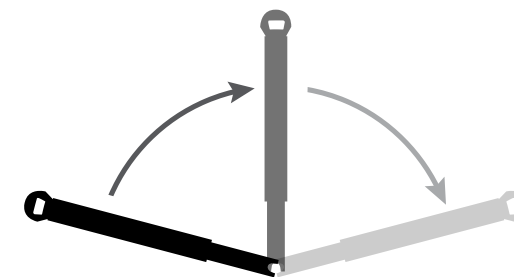

180° SCRAPE-ABILITY

WOOD SCRAPERS

Oversized Grill/Griddle Scrubber 06468Y

- Heavy duty scrubber pad cleans the toughest grime
- Handle designed for comfort
- Great for flat tops and griddles
- 8" x 4" x 4.5"
- Case pack: 6