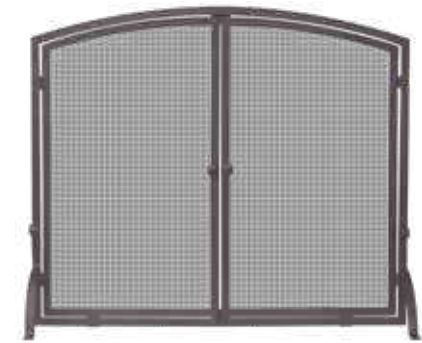

Single Panel Bronze Arch Top Finish Screen with Doors
S-1632
• 39" wide x 33" high
• 25.3 lb