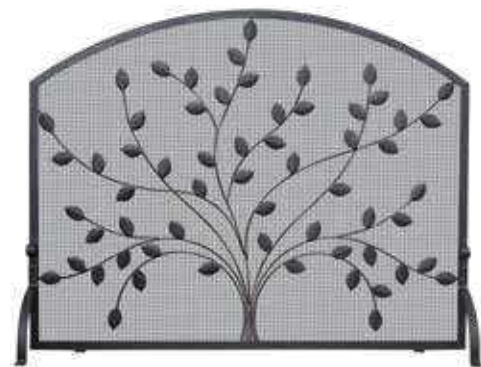

Single Panel Curved Black Wrought Iron Screen

S-1042

- 41" wide x 31" high
- 14.5 lb

Single Panel Black Wrought Iron Screen with Flowing Leaf Design

S-1043

- 39" wide x 31" high
- 19.9 lb

Single Panel Black Wrought Iron Screen with Leaf Design