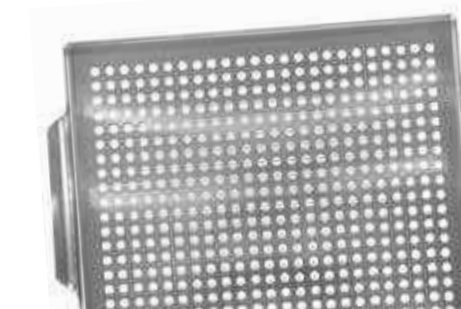

Stainless Steel Grilling Topper
06032Y

- Great for veggies and seafood
- Raised edge
- 16.3" x 12.2" x 1.3"
- Case pack: 6