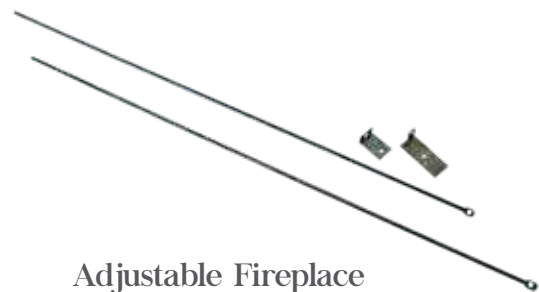

- 22.4" x 44"
- 3 lb

18" Fireplace Curtain
C-6818
 • 48" x 18"
 • 2 lb

Adjustable Fireplace Curtain Rod Kit
C-6800
 • 32" to 58" long
 • 0.6 lb

Also available but not shown:

20" Fireplace Curtain
C-6820
 • 48" x 20"
 • 2.3 lb