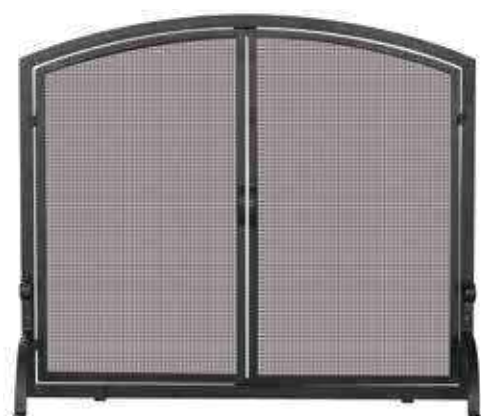

Single Panel Black Wrought Iron Screen with Doors

Large S-1064

- 44" wide x 34" high
- 28.6 lb

Medium S-1062

- 39" wide x 33" high
- 24.4 lb