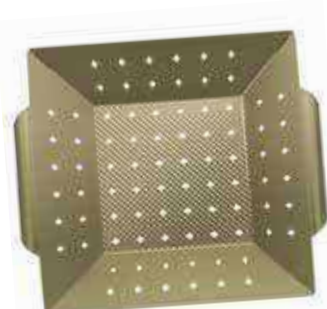

Embossed Vintage Gold Grill Wok
06781YVG

- Stir fry meat, poultry, seafood and veggies
- Durable embossed steel with an elegant gold finish
- Non-stick surface
- 12" x 12" x 3.5"
- Case pack: 4