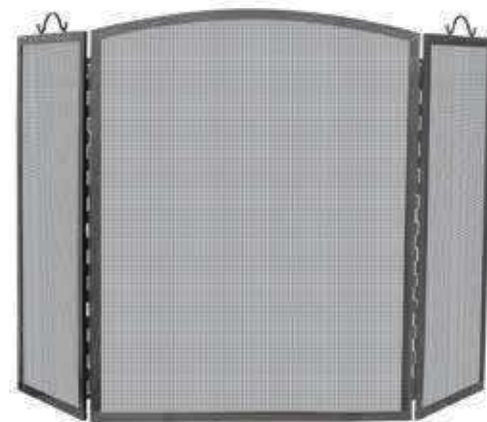

3 Panel Olde World Iron Arch Top Screen, Large

S-1172

- 56" wide x 36" high
- 28.2 lb