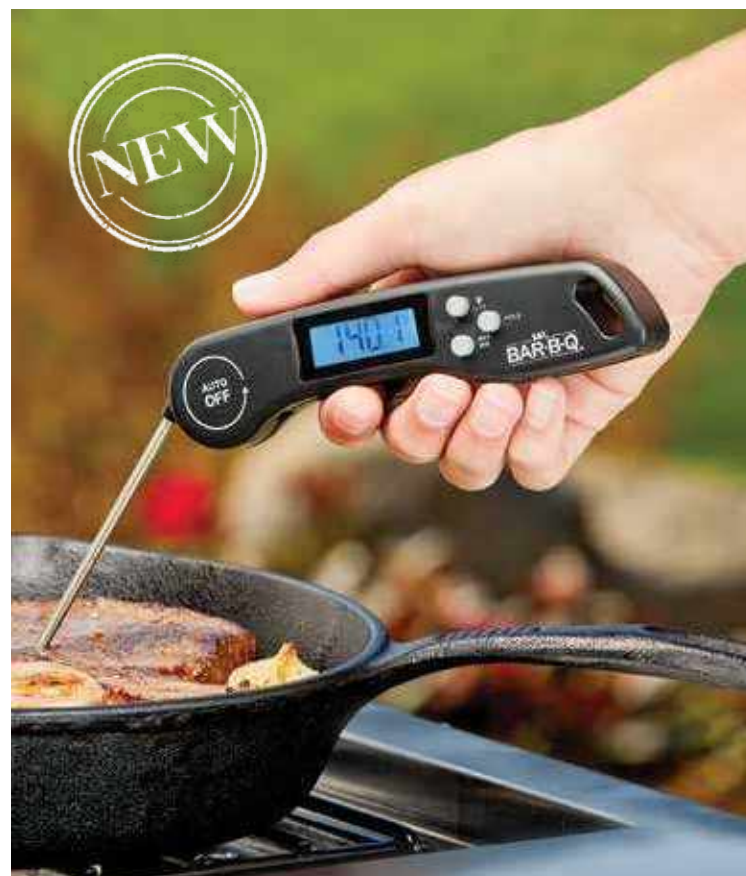

Quick Read Thermometer

40317Y

- Reads internal food temperature
- Temperature range: -4°F to 518°F (-20°C to 270°C)
- Thermometer measures exact readings in just 2-3 seconds
- Designed for easy use and storage
- Probe rotate 180°
- Case pack: 6