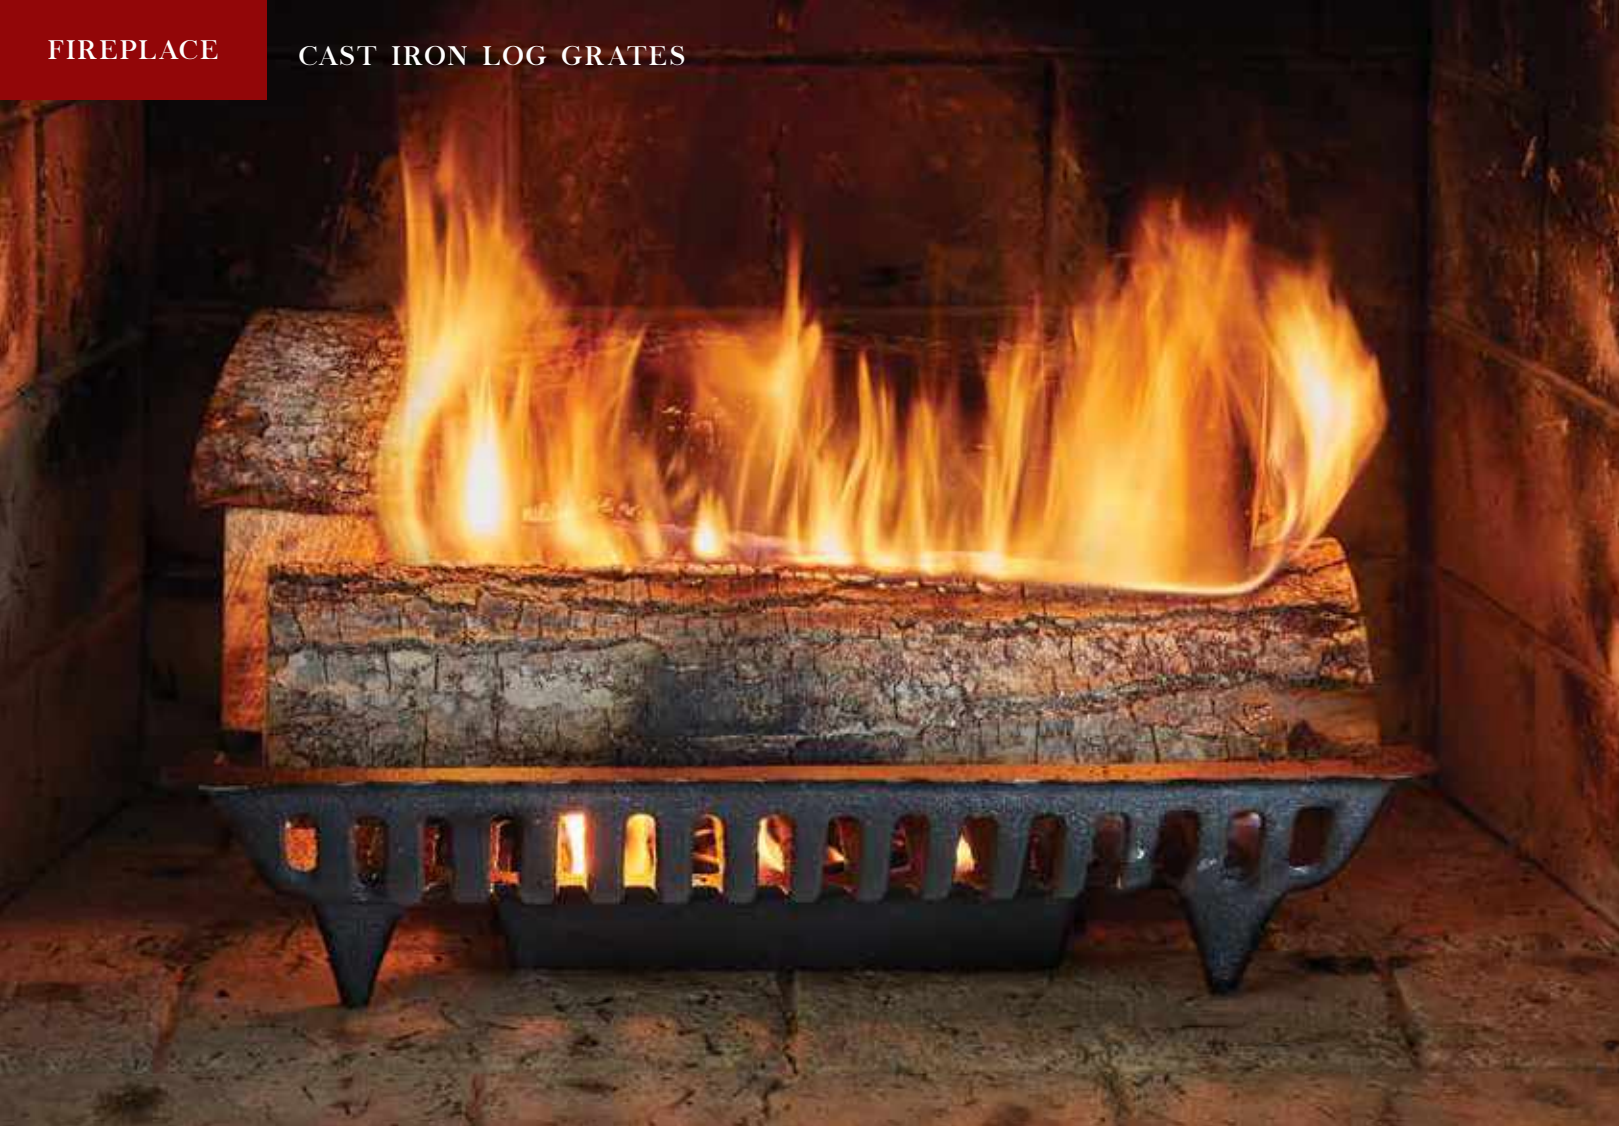

30" Bar Grate - Hex Shape

C-1549

- 30" long x 7" deep
- 46.2 lb

36" Bar Grate - Hex Shape

C-1552

- 36 long" x 7" deep
- 55 lb

Beige Branch Hand Tufted 100% Wool Rug

- R-1400**
 • 44" x 22"
 • 4 lb