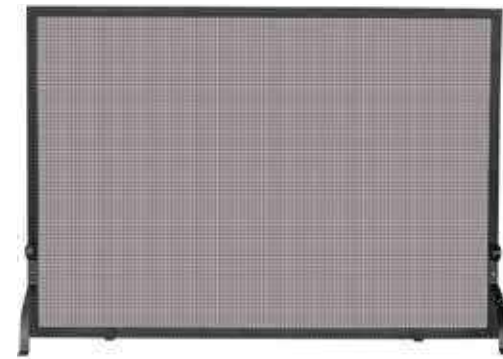

Single Panel Olde World Iron Screen

Large S-1154

- 50" wide x 35" high
- 17.4 lb

Small S-1158

- 39" wide x 31" high
- 13.9 lb

Medium S-1156

- 44" wide x 33" high
- 16.7 lb