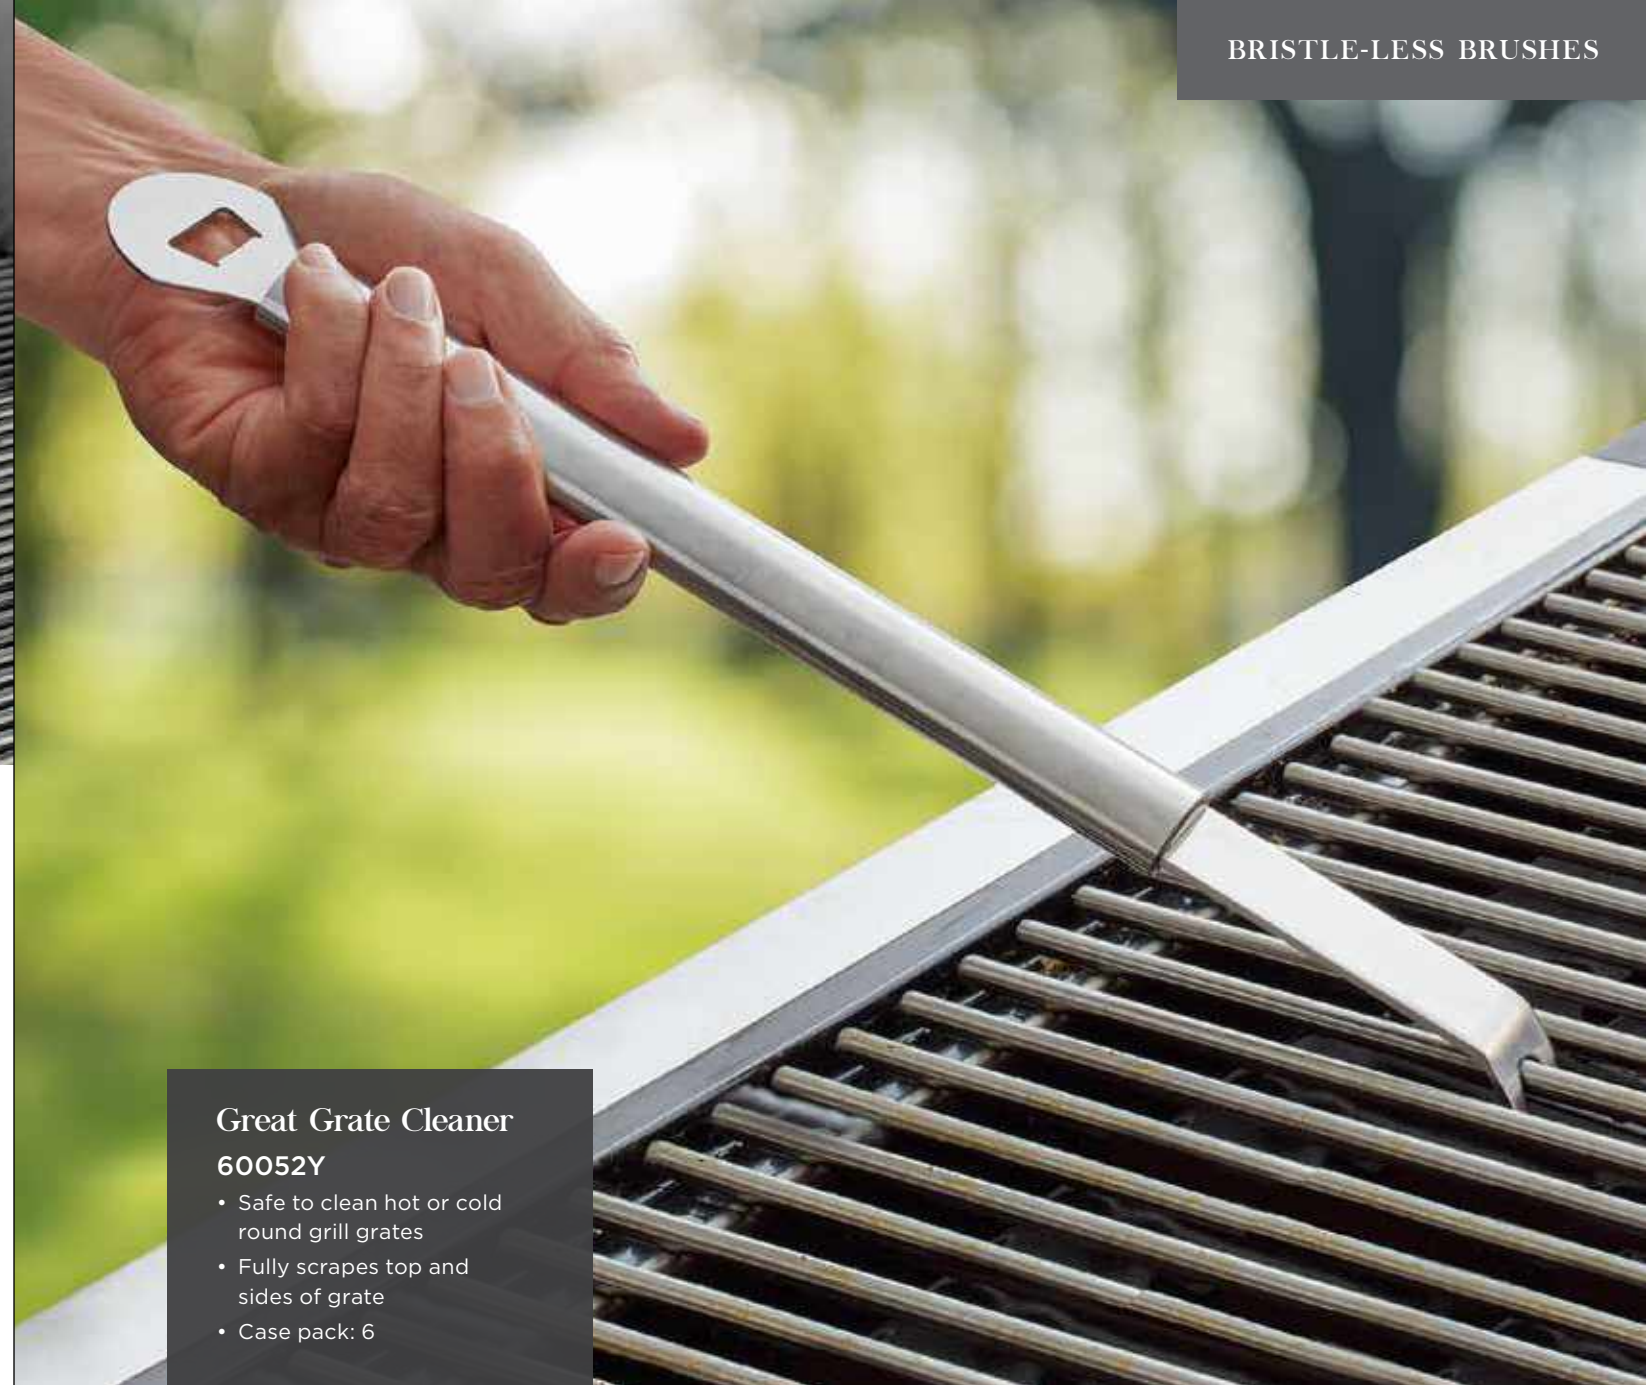

BRISTLE-LESS BRUSHES

BBQ Stone Cleaner

06422Y

- Forms to flat or curved surfaces for deep cleaning
- Removes food, grease and soot from cooking surfaces
- Case pack: 4

Oversized Scrubber Brush

06470Y

- Long lasting stainless steel mesh pads
- Fast and easy way to clean your grill surface
- Case pack: 6