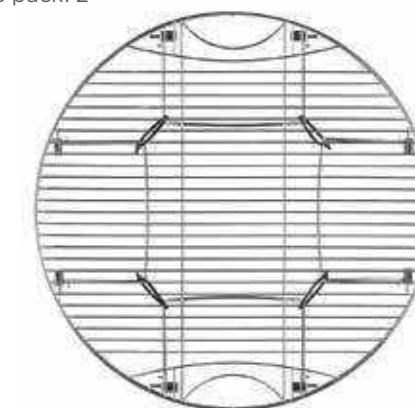

Large Cooking Grate With Folding Legs

08600YFS

- Transform your campfire or fire pit into a grill
- Raised edges guard food from falling into the fire
- Folding legs
- Fits 30-32" fire pits
- 26.1" x 25.9" x 7.1"
- Case pack: 2