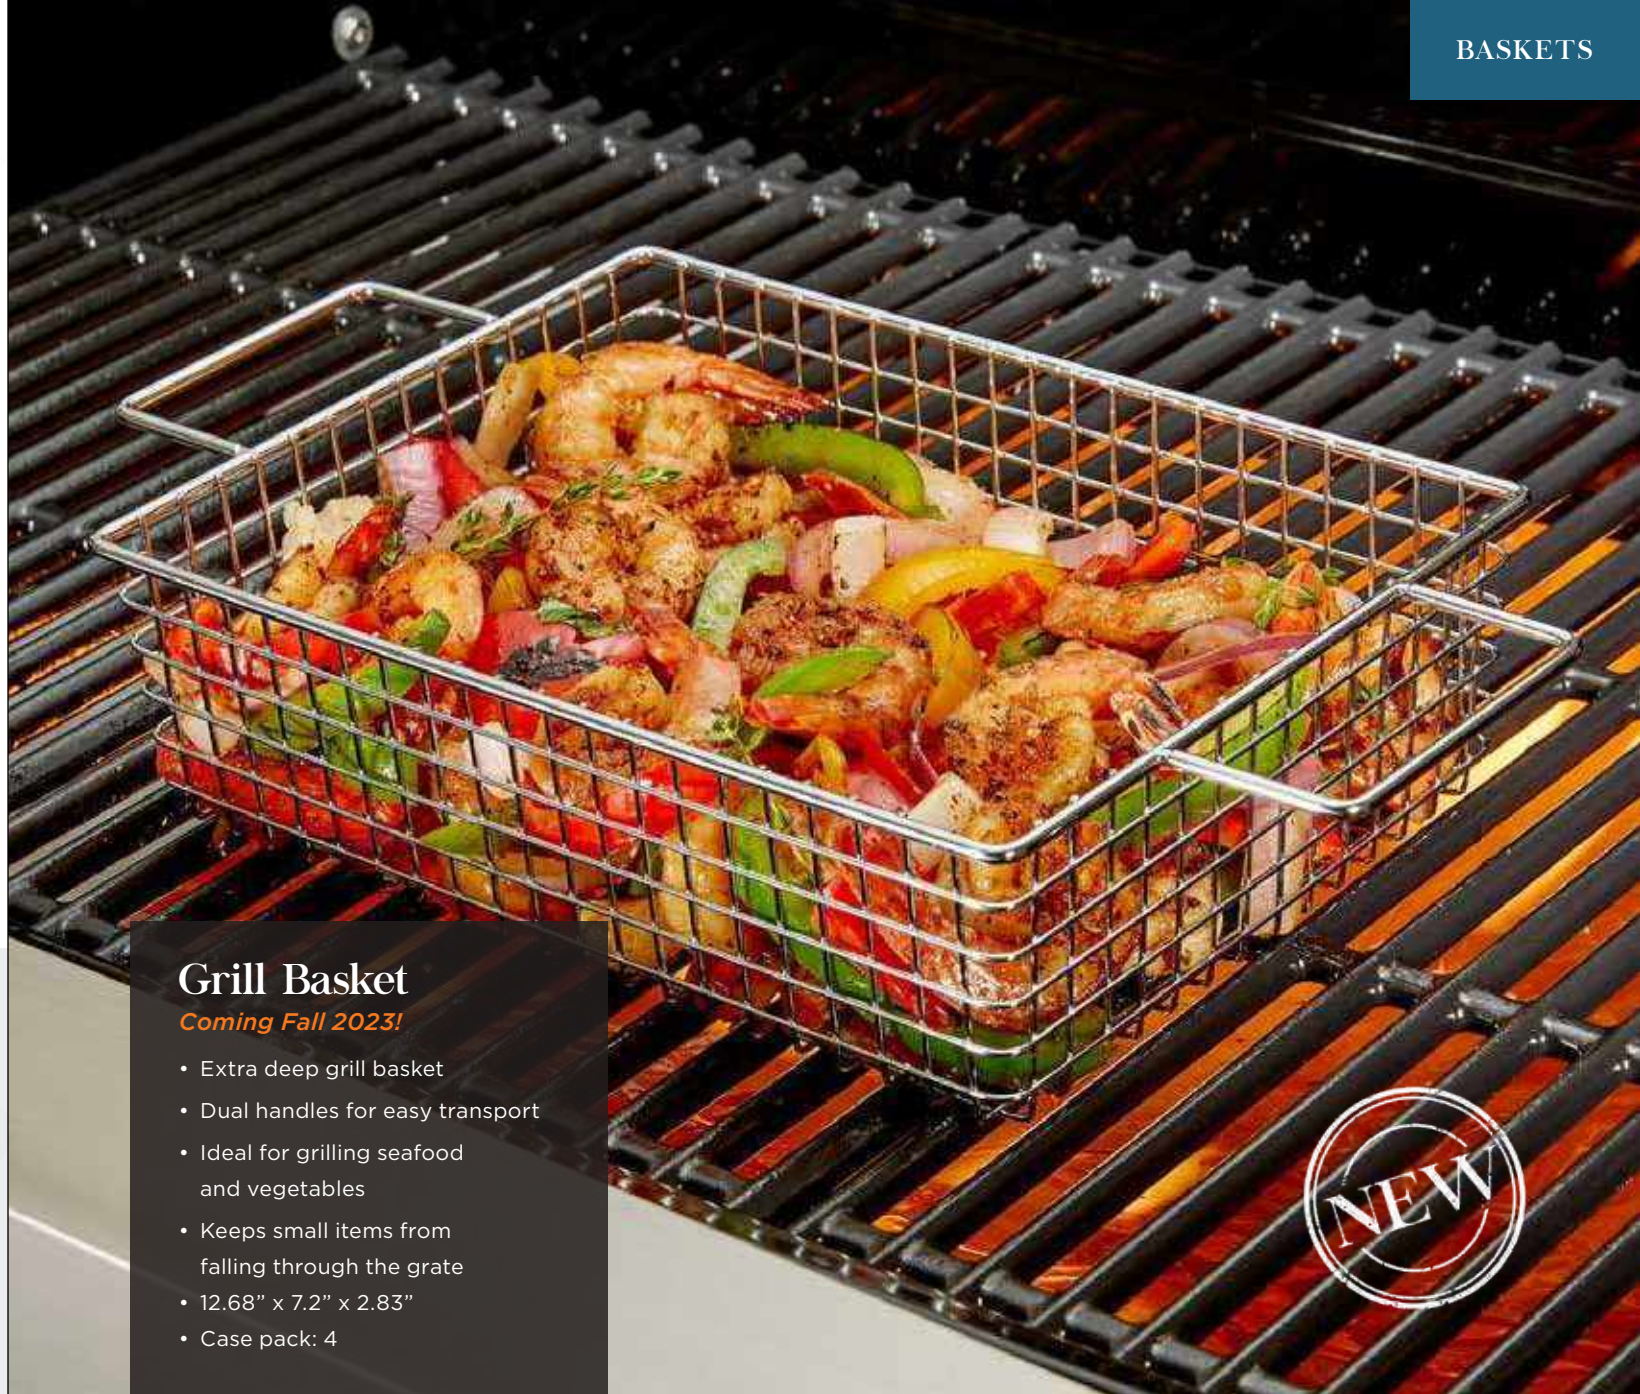

Grill Basket

Coming Fall 2023!

- Extra deep grill basket
- Dual handles for easy transport
- Ideal for grilling seafood and vegetables
- Keeps small items from falling through the grate
- 12.68" x 7.2" x 2.83"
- Case pack: 4