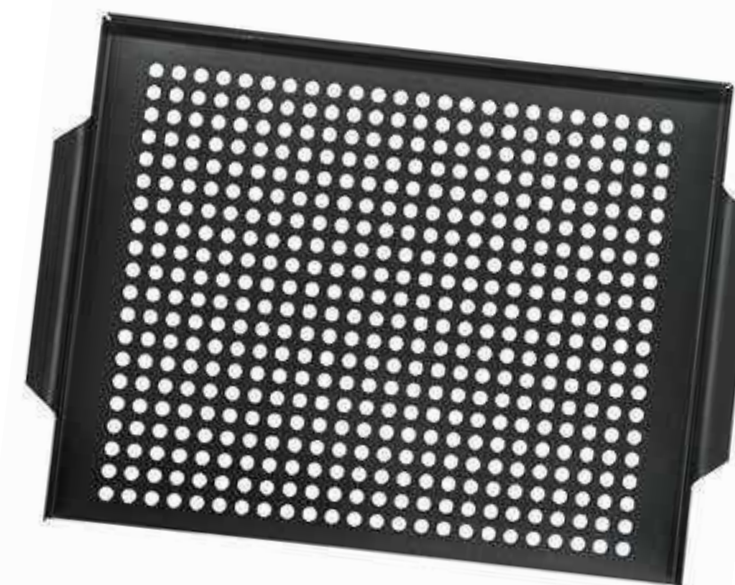

- Stainless steel spatula with bristle-less Great Grate Scraper
- Uniquely designed for all round cooking grids (not for porcelain)
- 20.47" x 3.54" x 1.18"
- Case pack: 6

Oversized Spatula
20155Y

- Wide stainless steel spatula, perfect for fish and larger cuts of meat
- Round comfort handle
- Leather loop for hanging
- 16.5" x 7.25" x 1"
- Case pack: 6

Carving Knife
40016Y

- Comfort grip handle
- Razor-sharp 12" blade allows for effortless slicing through all cuts of meat
- High-carbon steel blade
- 18.9" x 1.2" x 0.8"
- Case pack: 4

Large Grilling Topper
06080Y

- Great for vegetables and seafood
- Raised edge for convenient spatula use
- Non-stick surface
- 16" x 12" x 1.7"
- Case pack: 6

Mini Grilling Topper
06844Y

- Keeps small items from falling through the grate
- Perfect for seafood and veggies
- Non-stick surface
- 13" x 7.5"
- Case pack: 6