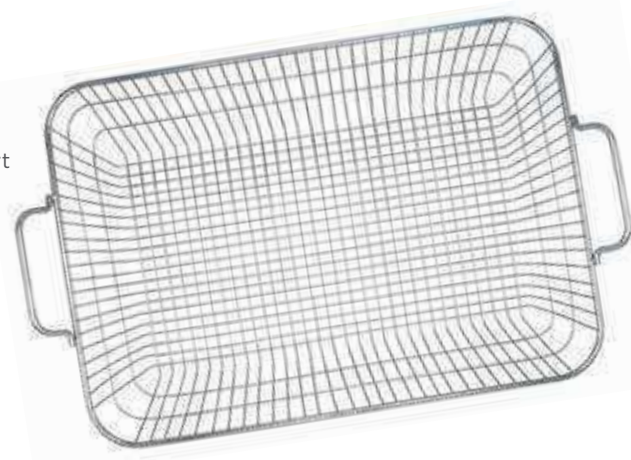

Stainless Steel Grilling Topper
06032Y

- Great for veggies and seafood
- Raised edge
- 16.3" x 12.2" x 1.3"
- Case pack: 6

Barbecue Roaster

06816Y

- Dual handles for easy transport
- Lightweight design
- Perfect for roasts, poultry, veggies and cooking entire meals
- 17" x 3" x 10.5"
- Case pack: 4

Grilling Grid

06011Y

- Ideal for grilling seafood and vegetables
- Keeps small items from falling through the grate
- Non-stick surface
- 10.5" x 15"
- Case pack: 6

Reusable Grill Mat

06012Y

- Perfect for saucy wings, eggs and small foods
- Prevents burning food and flare-ups
- Handles temperatures up to 500°F (260°C)
- Non-stick surface
- Reversible and great to use with smokers, grills and in ovens
- 15.75" x 13"
- 1 reusable mat included
- Case pack: 6

Copper Grill Mat

06198Y

- Perfect for saucy wings, eggs and small foods
- Prevents burning food and flare-ups
- Handles temperatures up to 500°F (260°C)
- Non-stick surface
- Reversible and great to use with smokers, grills and in ovens
- Folds neatly into the plastic pouch for easy storage
- 15.75" x 13"
- 1 reusable mat included
- Case pack: 6

Corn On The Cob Grilling Basket

06633Y

- Finger grip wood handle folds for easy storage
- Non-stick surface
- 7.7" x 14" x 2.4"
- Case pack: 6

Grill/Flip Basket

06762Y

- Removable handle
- Ideal for grilling seafood, veggies and stir fry
- Non-stick surface
- 5.5" x 11.6" x 3.2"
- Case pack: 4