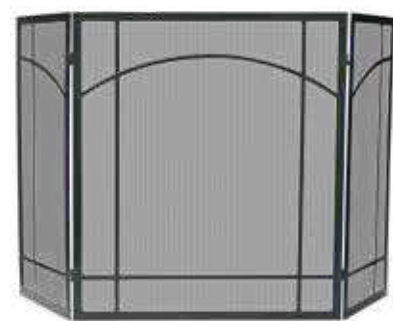

3 Panel Black Wrought Iron Screen, Mission Design

S-1023

- 55" wide x 31" high
- 23.1 lb