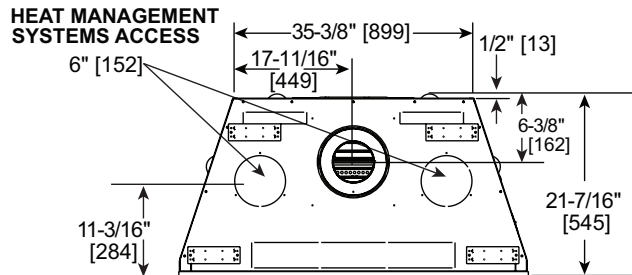

MAJESTIC

Meridian 42 Modern

Direct Vent Gas Fireplace

Scan QR code for installation manual for final dimensions and requirements.

ACTUAL DIMENSIONS	FRONT WIDTH	HEIGHT	DEPTH	GLASS SIZE	BTU/HOUR INPUT
	48-1/16" [1221]	42-7/8" [1089]	21-7/16" [545]	41-1/4" x 26-11/16" [1048 X 678]	18,000 - 36,000 BTUs (NG)

TOP VIEW

LEFT SIDE

FRONT VIEW

RIGHT SIDE

FRAMING DIMENSIONS	FRONT WIDTH	HEIGHT	DEPTH	WEIGHT
	49" [1245]	42-1/8" [1070]	22" [559]	194 lbs [88KGs]

Adjust framing dimensions for interior chase sheathing (such as sheetrock)