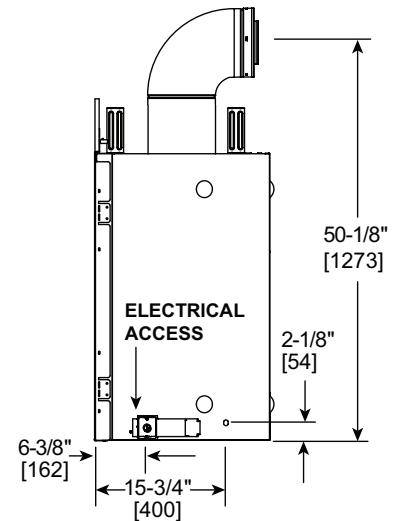

TOP VIEW

LEFT SIDE

FRONT VIEW

RIGHT SIDE

FRAMING DIMENSIONS	FRONT WIDTH	HEIGHT	DEPTH	WEIGHT
	49" [1245]	42-1/8" [1070]	22" [559]	194 lbs [88KGs]

Adjust framing dimensions for interior chase sheathing (such as sheetrock)