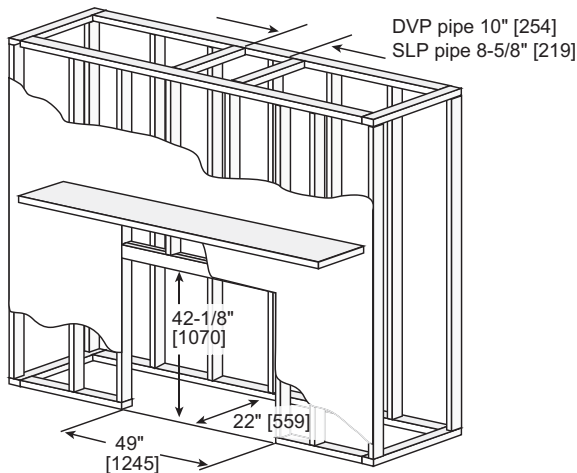

MAJESTIC

Meridian 42 Modern

Direct Vent Gas Fireplace

Scan QR code for installation manual for final dimensions and requirements.

ACTUAL DIMENSIONS	FRONT WIDTH	HEIGHT	DEPTH	GLASS SIZE	BTU/HOUR INPUT
	48-1/16" [1221]	42-7/8" [1089]	21-7/16" [545]	41-1/4" x 26-11/16" [1048 X 678]	18,000 - 36,000 BTUs (NG)

TOP VIEW

LEFT SIDE

FRONT VIEW

RIGHT SIDE

FRAMING DIMENSIONS	FRONT WIDTH	HEIGHT	DEPTH	WEIGHT
	49" [1245]	42-1/8" [1070]	22" [559]	194 lbs [88KGs]

Adjust framing dimensions for interior chase sheathing (such as sheetrock)