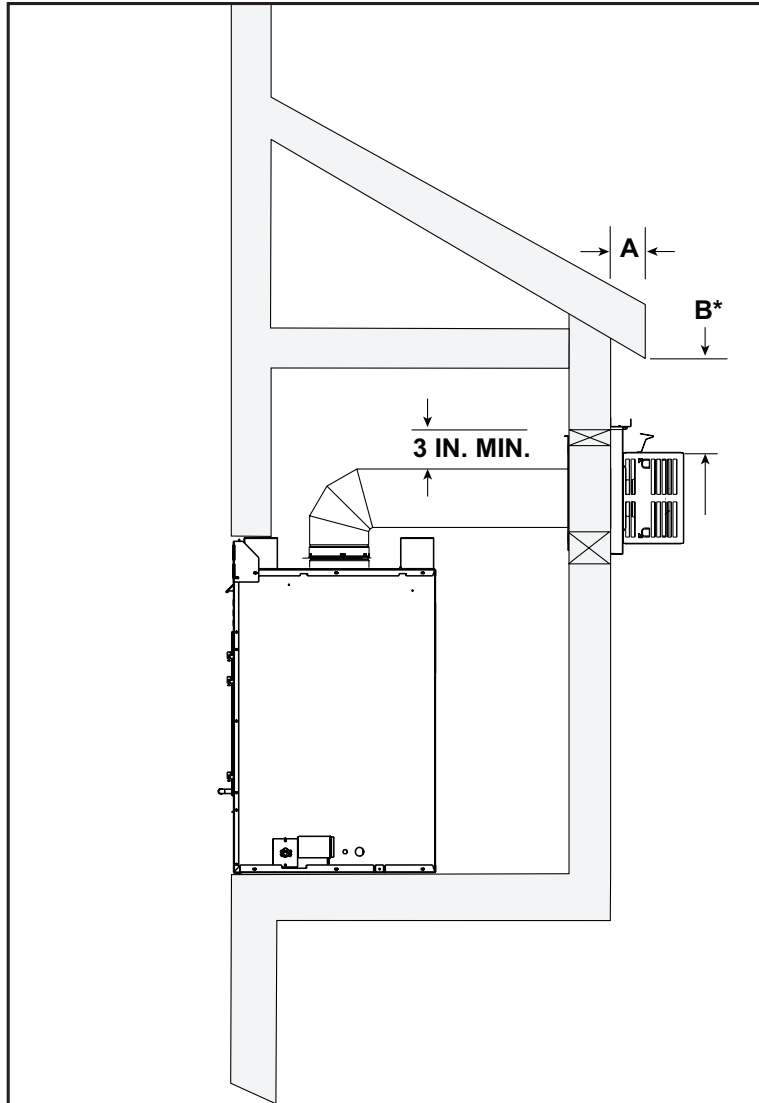

EXTERIOR CHASE MINIMUM HEIGHT REQUIREMENTS

* NOTE: If overhang (A) is less than 2 inches, clearance from top of termination cap to bottom of overhang (B) may be 0 inches.

A - Measured from back of vent cap to end of overhang
B - Measured from bottom of overhang to top of termination cap

Vinyl Siding Shield (TRAP-VSS) Information
TRAP-VSS required if overhang (A) is greater than 3 inches but less than 5 inches and B dimension is less than 18 inches.