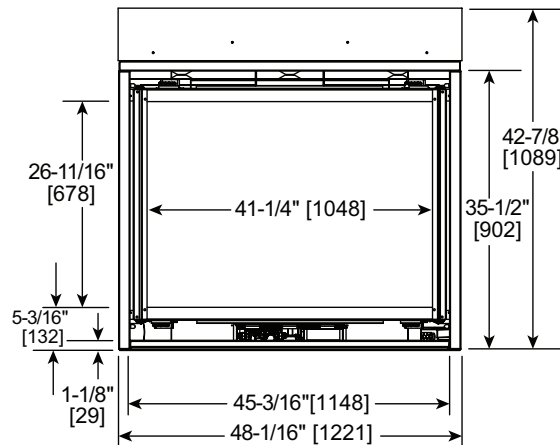

MAJESTIC

Meridian 42 Modern

Direct Vent Gas Fireplace

Scan QR code for installation manual for final dimensions and requirements.

ACTUAL DIMENSIONS	FRONT WIDTH	HEIGHT	DEPTH	GLASS SIZE	BTU/HOUR INPUT
	48-1/16" [1221]	42-7/8" [1089]	21-7/16" [545]	41-1/4" x 26-11/16" [1048 X 678]	18,000 - 36,000 BTUs (NG)

TOP VIEW

LEFT SIDE

FRONT VIEW

RIGHT SIDE

FRAMING DIMENSIONS	FRONT WIDTH	HEIGHT	DEPTH	WEIGHT
	49" [1245]	42-1/8" [1070]	22" [559]	194 lbs [88KGs]

Adjust framing dimensions for interior chase sheathing (such as sheetrock)