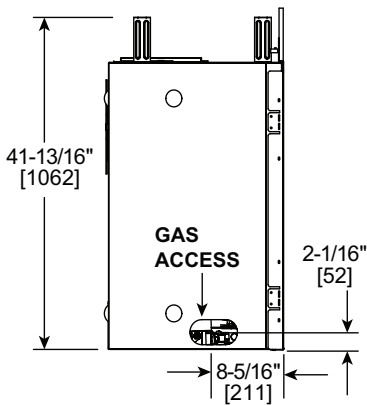

MAJESTIC

Meridian 42 Modern

Direct Vent Gas Fireplace

Scan QR code for installation manual for final dimensions and requirements.

ACTUAL DIMENSIONS	FRONT WIDTH	HEIGHT	DEPTH	GLASS SIZE	BTU/HOUR INPUT
	48-1/16" [1221]	42-7/8" [1089]	21-7/16" [545]	41-1/4" x 26-11/16" [1048 X 678]	18,000 - 36,000 BTUs (NG)

TOP VIEW

LEFT SIDE

FRONT VIEW

RIGHT SIDE

FRAMING DIMENSIONS	FRONT WIDTH	HEIGHT	DEPTH	WEIGHT
	49" [1245]	42-1/8" [1070]	22" [559]	194 lbs [88KGs]

Adjust framing dimensions for interior chase sheathing (such as sheetrock)