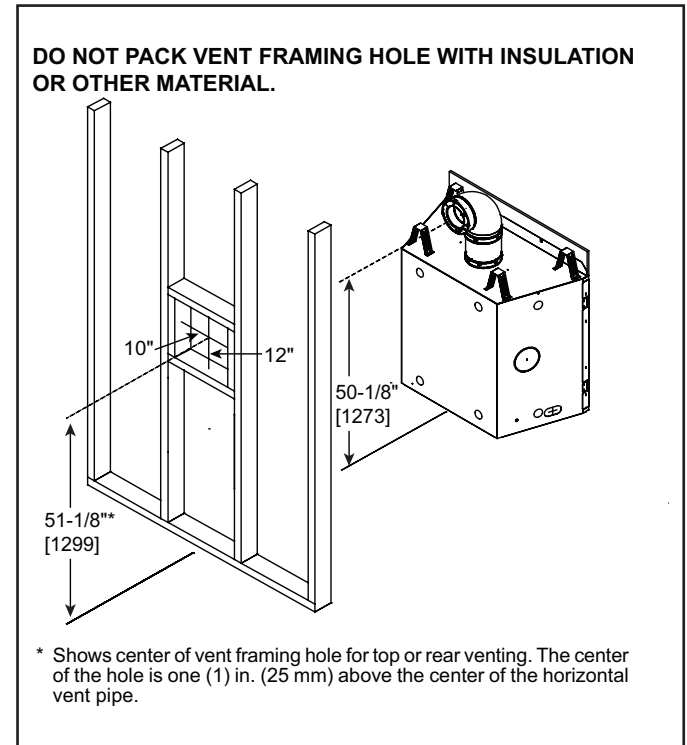

TOP VIEW

LEFT SIDE

FRONT VIEW

RIGHT SIDE

FRAMING DIMENSIONS	FRONT WIDTH	HEIGHT	DEPTH	WEIGHT
	49" [1245]	42-1/8" [1070]	22" [559]	194 lbs [88KGs]

Adjust framing dimensions for interior chase sheathing (such as sheetrock)

EXTERIOR CHASE MINIMUM HEIGHT REQUIREMENTS

* NOTE: If overhang (A) is less than 2 inches, clearance from top of termination cap to bottom of overhang (B) may be 0 inches.

A - Measured from back of vent cap to end of overhang
 B - Measured from bottom of overhang to top of termination cap

Vinyl Siding Shield (TRAP-VSS) Information
 TRAP-VSS required if overhang (A) is greater than 3 inches but less than 5 inches and B dimension is less than 18 inches.

WALL PENETRATION

PRODUCT LISTING CODES	
US	ANSI Z21.88-2019
CAN	CSA 2.33-2019
	UL307B