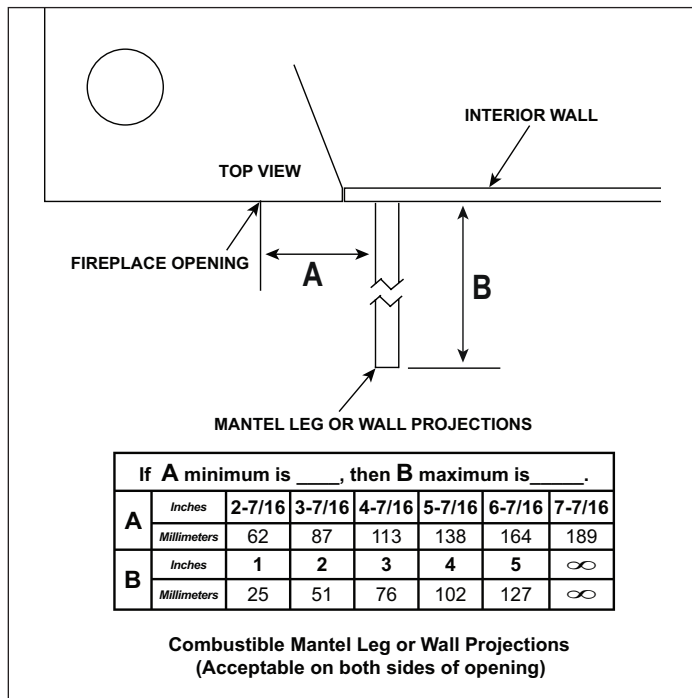

COMBUSTIBLE MANTEL LEGS OR WALL PROJECTIONS