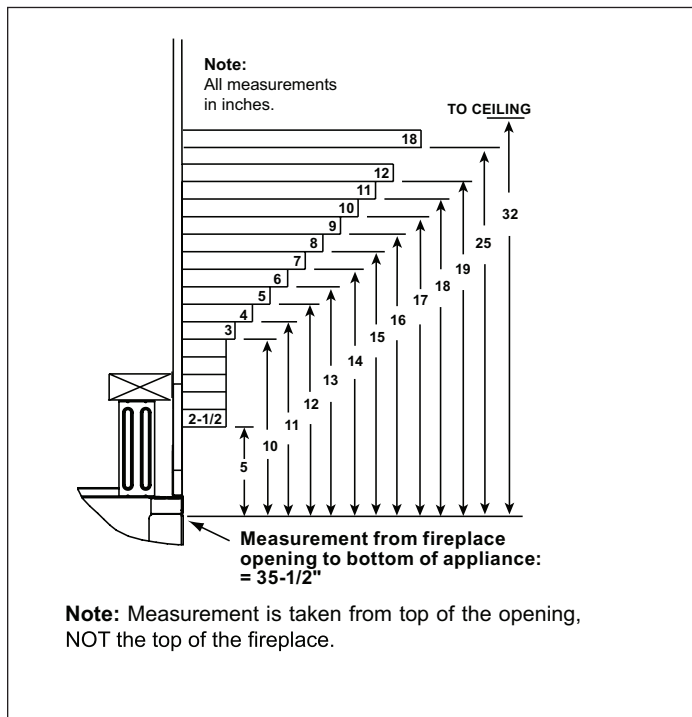

COMBUSTIBLE MANTEL PROJECTIONS