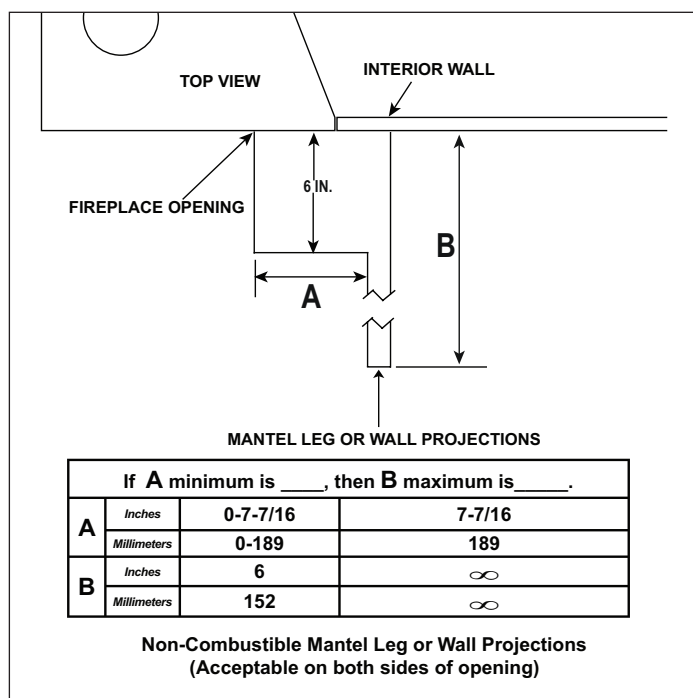

NON-COMBUSTIBLE MANTEL LEGS OR WALL PROJECTIONS

If using heat management please refer to the fireplace installation manual for framing guidelines and reduced mantel clearances. Additional information on venting, TV clearances, finishing requirements, fronts, etc can be found in the installation and owner's manual