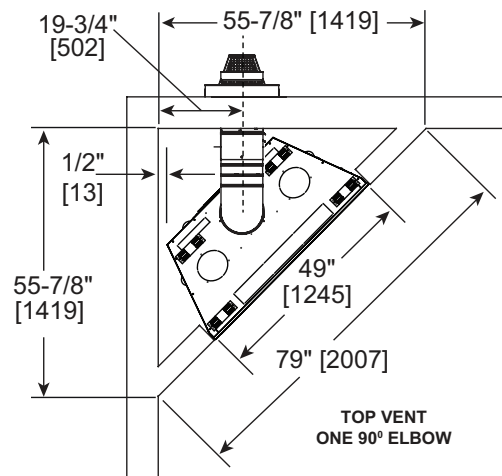

BASIC CORNER INSTALLATION

Reference install manual for additional venting scenarios