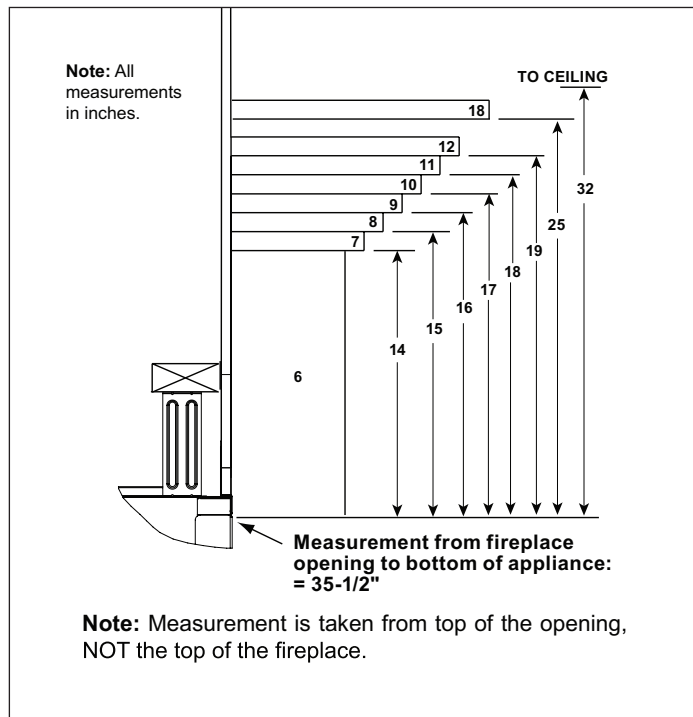

NON-COMBUSTIBLE MANTEL PROJECTIONS