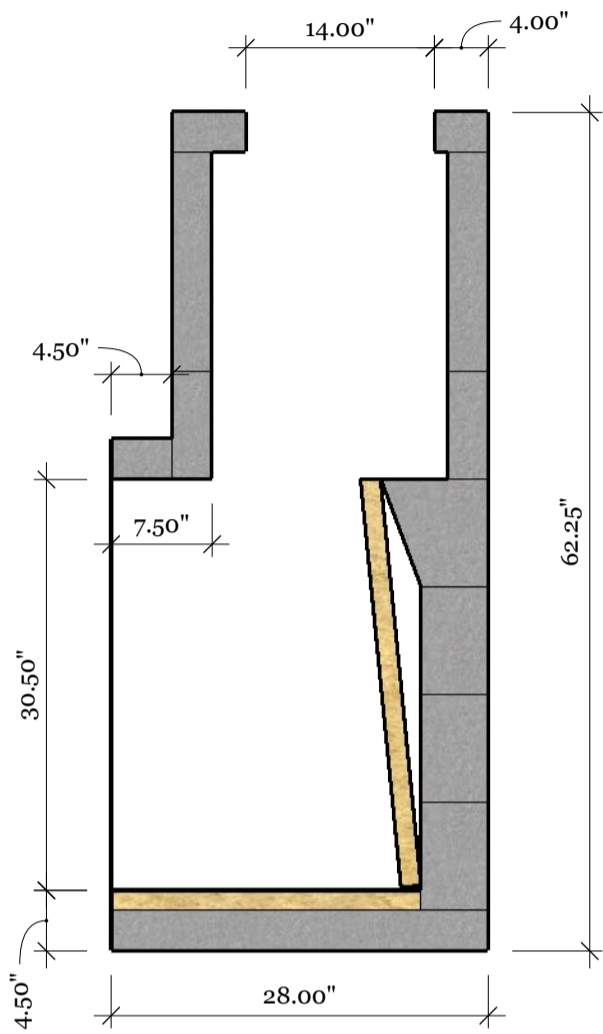

## OTHER DIMENSIONS

|                            |            |
|----------------------------|------------|
| Framing Width              | 83"        |
| Framing Height             | 64.25"     |
| Framing Depth              | 30"        |
| Floor Area (79" x 28")     | 15.36 SqFt |
| Ready Mix                  | 320 lbs.   |
| Flue Size - Class A        | Dual Ø 14" |
| DuraChimney II Wt. per Ft. | 10 lbs.    |