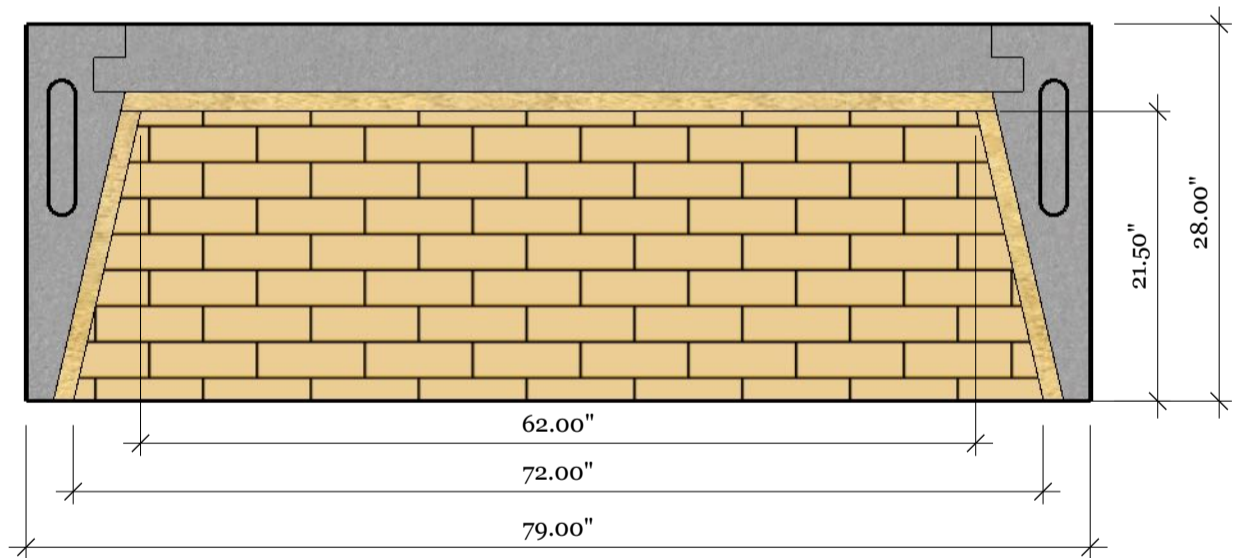

## OTHER DIMENSIONS

|                            |            |
|----------------------------|------------|
| Framing Width              | 83"        |
| Framing Height             | 64.25"     |
| Framing Depth              | 30"        |
| Floor Area (79" x 28")     | 15.36 SqFt |
| Ready Mix                  | 320 lbs.   |
| Flue Size - Class A        | Dual Ø 14" |
| DuraChimney II Wt. per Ft. | 10 lbs.    |