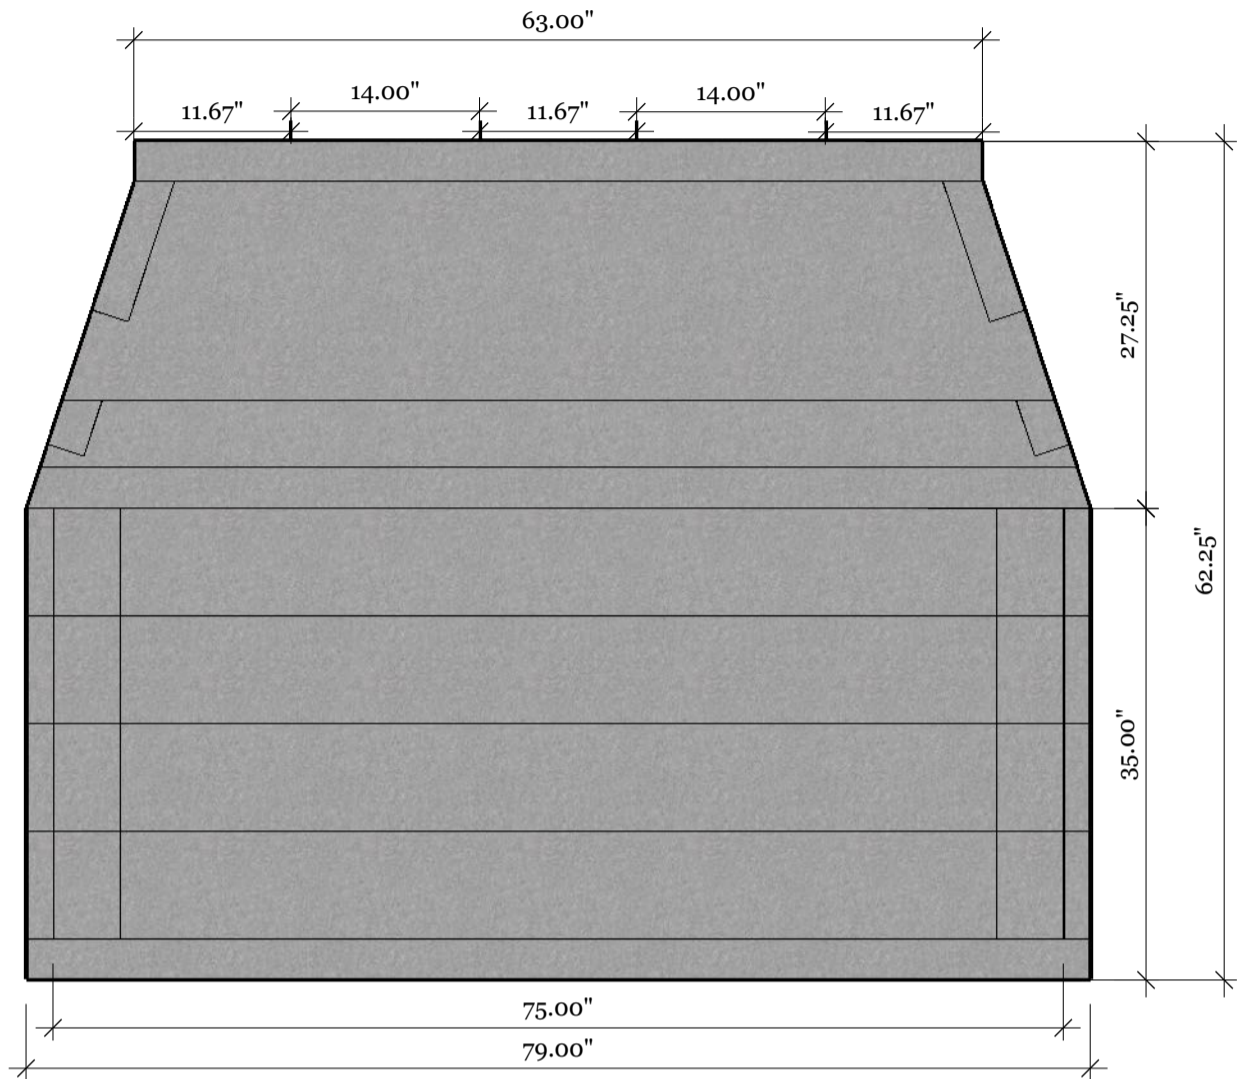

## OTHER DIMENSIONS

|                            |            |
|----------------------------|------------|
| Framing Width              | 83"        |
| Framing Height             | 64.25"     |
| Framing Depth              | 30"        |
| Floor Area (79" x 28")     | 15.36 SqFt |
| Ready Mix                  | 320 lbs.   |
| Flue Size - Class A        | Dual Ø 14" |
| DuraChimney II Wt. per Ft. | 10 lbs.    |