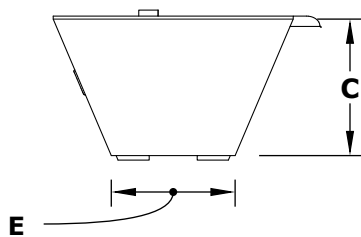

LINEAR MAYA COPPER FIRE & WATER BOWL

ISOMETRIC VIEW

TOP VIEW

RIGHT SIDE VIEW

FRONT SIDE VIEW

SKU	A	B	C	D	E	F	GPM
OPT-4820MCFW	48"	20"	12"	38"	10"	36"	65,000
OPT-4820MCFWE12V	48"	20"	12"	38"	10"	36"	65,000
OPT-6020MCFW	60"	20"	12"	50"	10"	42"	65,000
OPT-6020MCFWE12V	60"	20"	12"	50"	10"	42"	65,000
OPT-7220MCFW	72"	20"	12"	62"	10"	54"	65,000
OPT-7220MCFWE12V	72"	20"	12"	62"	10"	54"	65,000

Fire Bowl Material: Copper
 Pan Material: 304 Stainless Steel
 Burner Material: 304 Stainless Steel
 Standard 2" Depth on all pans
12V ELECTRONIC IGNITION
 ANSI Z21.97-(2017) / CSA 2.41-(2017)

Match Lit Unit Includes: Pan, Burner, Gas Orifice, Gas Hoses, Key Valve, Key,
 12v Ignition Unit Includes: Pan, Burner, Gas Orifice, Gas Hoses, Key Valve, Key, Plug & Play Electronic Valve, Pilot Igniter.