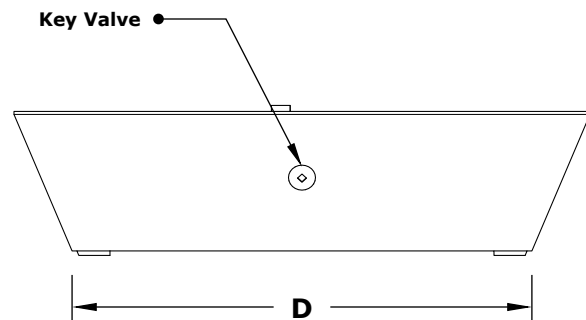

LINEAR MAYA COPPER FIRE & WATER BOWL

ISOMETRIC VIEW

TOP VIEW

RIGHT SIDE VIEW

FRONT SIDE VIEW

SKU	A	B	C	D	E	F	GPM
OPT-4820MCFW	48"	20"	12"	38"	10"	36"	65,000
OPT-4820MCFWE12V	48"	20"	12"	38"	10"	36"	65,000
OPT-6020MCFW	60"	20"	12"	50"	10"	42"	65,000
OPT-6020MCFWE12V	60"	20"	12"	50"	10"	42"	65,000
OPT-7220MCFW	72"	20"	12"	62"	10"	54"	65,000
OPT-7220MCFWE12V	72"	20"	12"	62"	10"	54"	65,000

Fire Bowl Material: Copper
 Pan Material: 304 Stainless Steel
 Burner Material: 304 Stainless Steel
 Standard 2" Depth on all pans
12V ELECTRONIC IGNITION
 ANSI Z21.97-(2017) / CSA 2.41-(2017)

Match Lit Unit Includes: Pan, Burner, Gas Orifice, Gas Hoses, Key Valve, Key,
 12v Ignition Unit Includes: Pan, Burner, Gas Orifice, Gas Hoses, Key Valve, Key, Plug & Play Electronic Valve, Pilot Igniter.