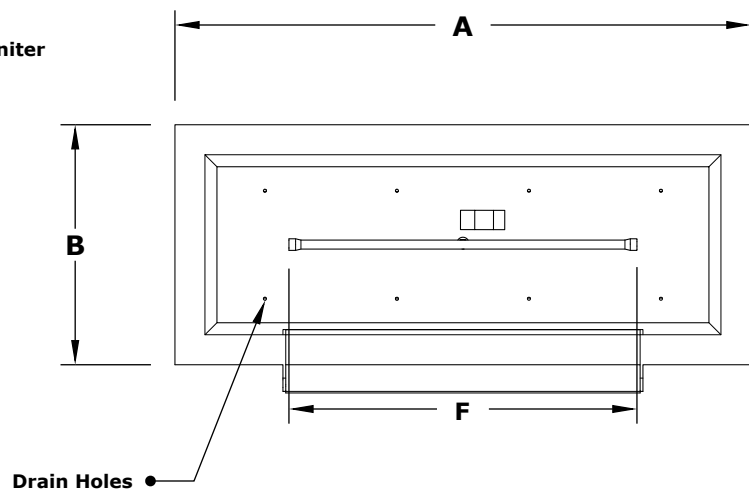

LINEAR MAYA COPPER FIRE & WATER BOWL

ISOMETRIC VIEW

TOP VIEW

RIGHT SIDE VIEW

FRONT SIDE VIEW

SKU	A	B	C	D	E	F	GPM
OPT-4820MCFW	48"	20"	12"	38"	10"	36"	65,000
OPT-4820MCFWE12V	48"	20"	12"	38"	10"	36"	65,000
OPT-6020MCFW	60"	20"	12"	50"	10"	42"	65,000
OPT-6020MCFWE12V	60"	20"	12"	50"	10"	42"	65,000
OPT-7220MCFW	72"	20"	12"	62"	10"	54"	65,000
OPT-7220MCFWE12V	72"	20"	12"	62"	10"	54"	65,000

Fire Bowl Material: Copper
 Pan Material: 304 Stainless Steel
 Burner Material: 304 Stainless Steel
 Standard 2" Depth on all pans
12V ELECTRONIC IGNITION
 ANSI Z21.97-(2017) / CSA 2.41-(2017)

Match Lit Unit Includes: Pan, Burner, Gas Orifice, Gas Hoses, Key Valve, Key,
 12v Ignition Unit Includes: Pan, Burner, Gas Orifice, Gas Hoses, Key Valve, Key, Plug & Play Electronic Valve, Pilot Igniter.