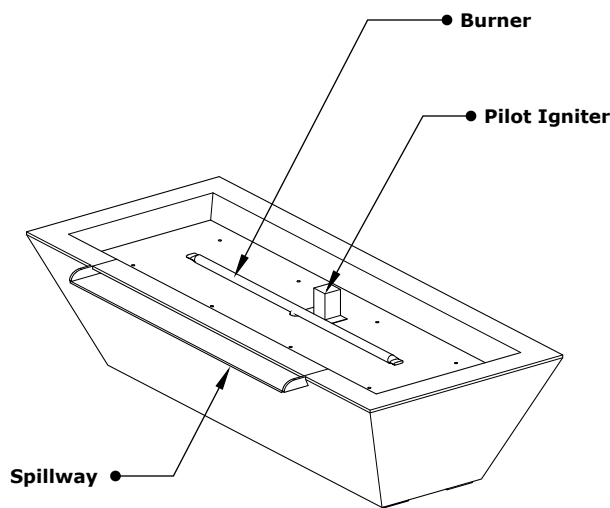

LINEAR MAYA COPPER FIRE & WATER BOWL

ISOMETRIC VIEW

TOP VIEW

RIGHT SIDE VIEW

FRONT SIDE VIEW

SKU	A	B	C	D	E	F	GPM
OPT-4820MCFW	48"	20"	12"	38"	10"	36"	65,000
OPT-4820MCFWE12V	48"	20"	12"	38"	10"	36"	65,000
OPT-6020MCFW	60"	20"	12"	50"	10"	42"	65,000
OPT-6020MCFWE12V	60"	20"	12"	50"	10"	42"	65,000
OPT-7220MCFW	72"	20"	12"	62"	10"	54"	65,000
OPT-7220MCFWE12V	72"	20"	12"	62"	10"	54"	65,000

Fire Bowl Material: Copper
 Pan Material: 304 Stainless Steel
 Burner Material: 304 Stainless Steel
 Standard 2" Depth on all pans
12V ELECTRONIC IGNITION
 ANSI Z21.97-(2017) / CSA 2.41-(2017)

Match Lit Unit Includes: Pan, Burner, Gas Orifice, Gas Hoses, Key Valve, Key,
 12v Ignition Unit Includes: Pan, Burner, Gas Orifice, Gas Hoses, Key Valve, Key, Plug & Play Electronic Valve, Pilot Igniter.