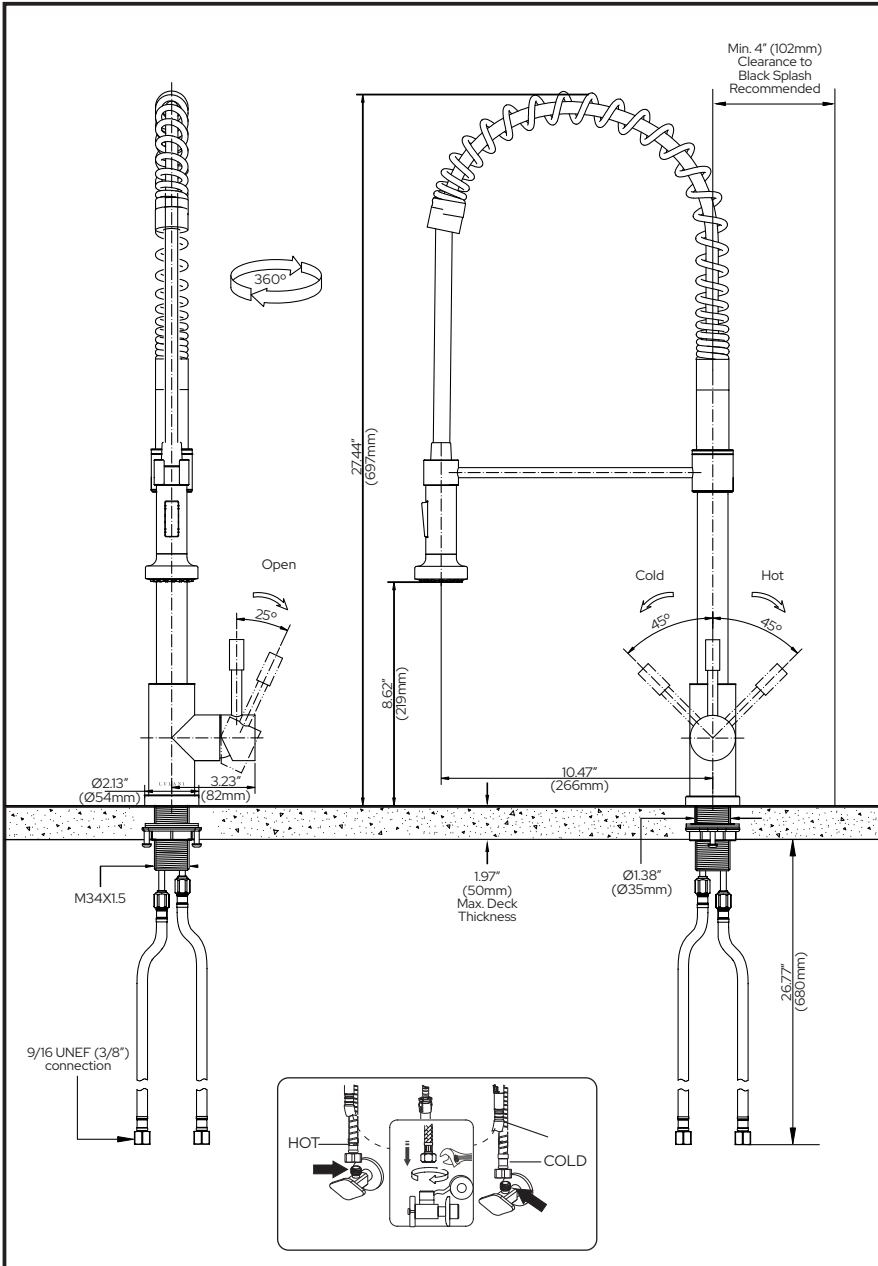

▲ Designate proper finish suffix

Lulani reserves the right (1) to make changes in specifications and materials, and (2) to change or discontinue models, both without notice or obligation. Dimensions are for reference only. See current full-line price book or www.lulani.com for finish options and product availability.