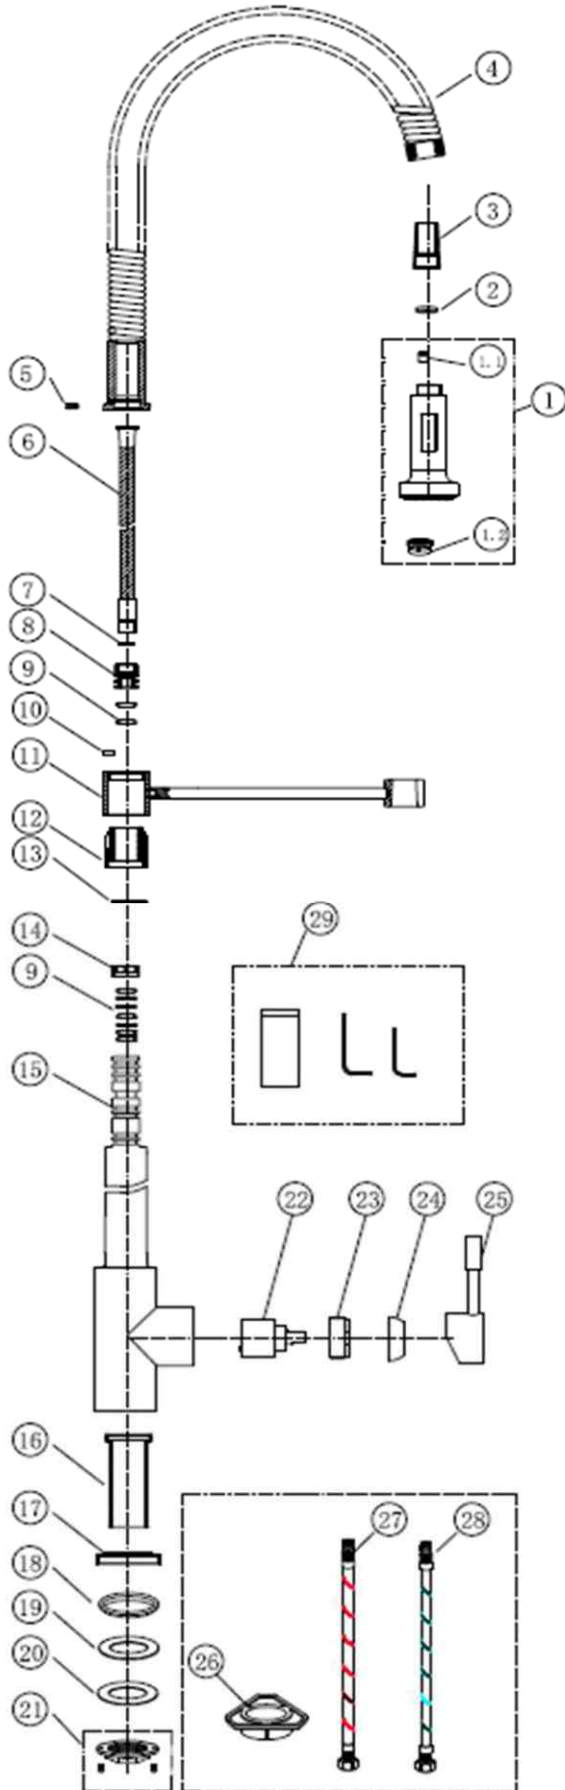

Parts Breakdown

KA-800-30

Semi-Professional High-Arc Kitchen Faucet

No.	Description	Qty
1	Shower assembly	1
1.1	Check valve, Neoperl	1
1.2	Aerator	1
2	O-ring	1
3	Hose assembly	1
4	Spring assembly	1
5	Screw	1
6	Outlet hose	1
7	O-ring	1
8	Connector	1
9	Rubber gasket	9
10	Core	1
11	Swing bar assembly	1
12	Cartridge	1
13	Plastic washer	1
14	Sleeve, Plastic	1
15	Welded unit, Body	1
16	Shank	1
17	Base	1
18	O-ring	1
19	Rubber washer	1
20	Metal washer	1
21	Mounting nut	1
22	Cartridge	1
23	Press cover	1
24	Cover	1
25	Handle assembly	1
26	Stability collar	1
27	Hot water hose	1
28	Cold water hose	1
29	Allen key	1