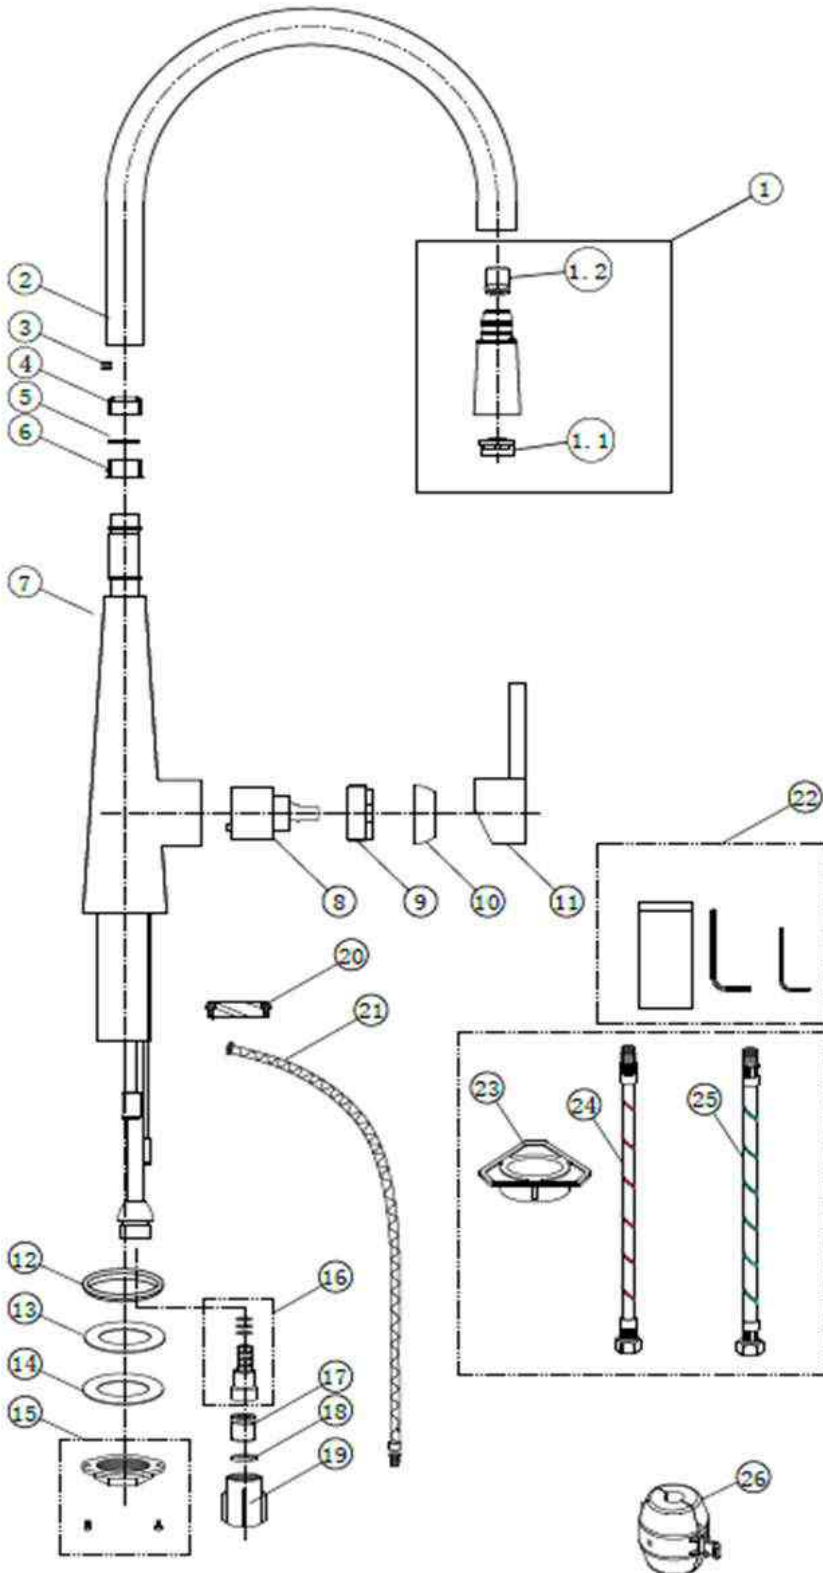

Parts Breakdown

KA-520-30

Single Handle Pull-Down Kitchen Faucet

No.	Description	Qty
1	Shower assembly	1
1.1	Aerator	1
1.2	Check valve	1
2	Spout assembly	1
3	Screw	1
4	Sleeve, Plastic	1
5	Rubber ring	1
6	Ring, Plastic	1
7	Body assembly	1
8	Cartridge	1
9	Press cover	1
10	Cover	1
11	Handle assembly	1
12	O-ring	1
13	Rubber washer	1
14	Metal washer	1
15	Screw nut assembly	1
16	Connector assembly	1
17	Check valve	1
18	Rubber ring	1
19	Quick clamping sleeve	1
20	Sleeve, Plastic	1
21	Nylon pull-down hose	1
22	Allen key	1
23	Plastic fixed set	1
24	Hot water hose	1
25	Cold water hose	1
26	Counterweight	1